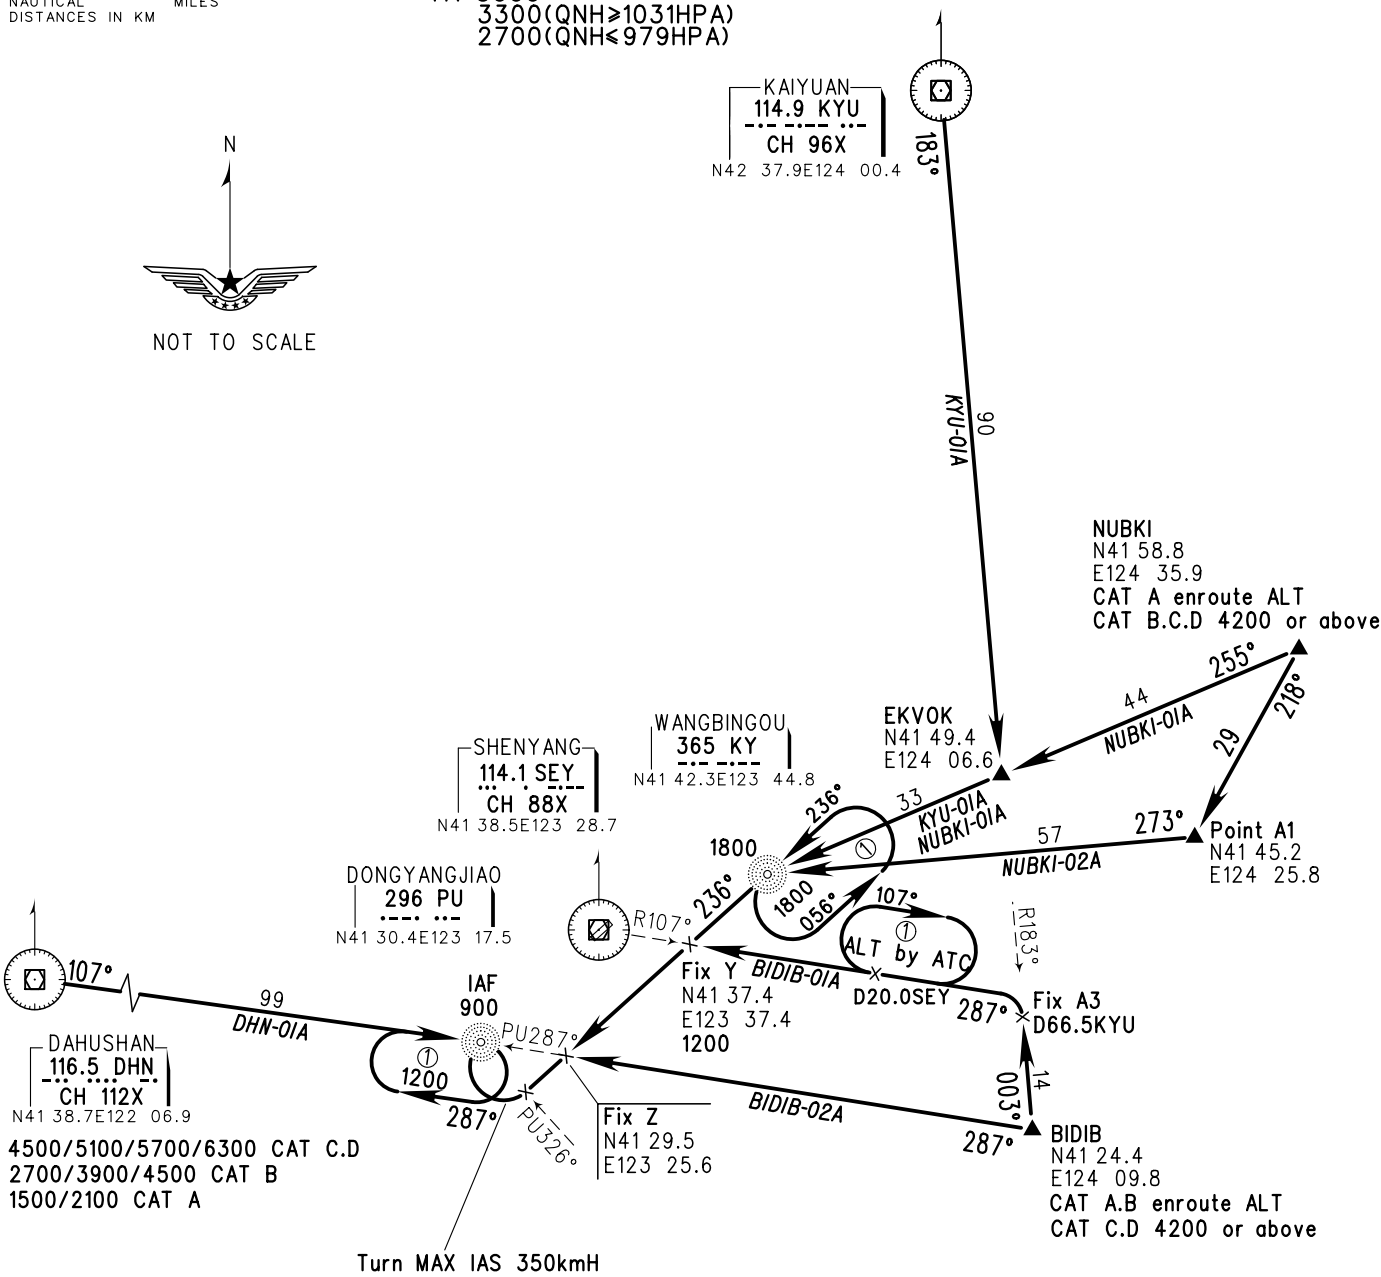

STANDARD ARRIVAL CHART-INSTRUMENT

VAR8°W

ATIS 127.45
APP 120.85(125.55)
TWR 118.1(124.3)

ZYTX SHENYANG/Taoxian
VOR RWY06

BEARINGS ARE MAGNETIC
ALTITUDES, ELEVATIONS
AND HEIGHTS IN METERS
DME DISTANCES IN
NAUTICAL MILES
DISTANCES IN KM

TL 3600
TA 3000
3300(QNH≥1031HPA)
2700(QNH<979HPA)

Changes: Nil.