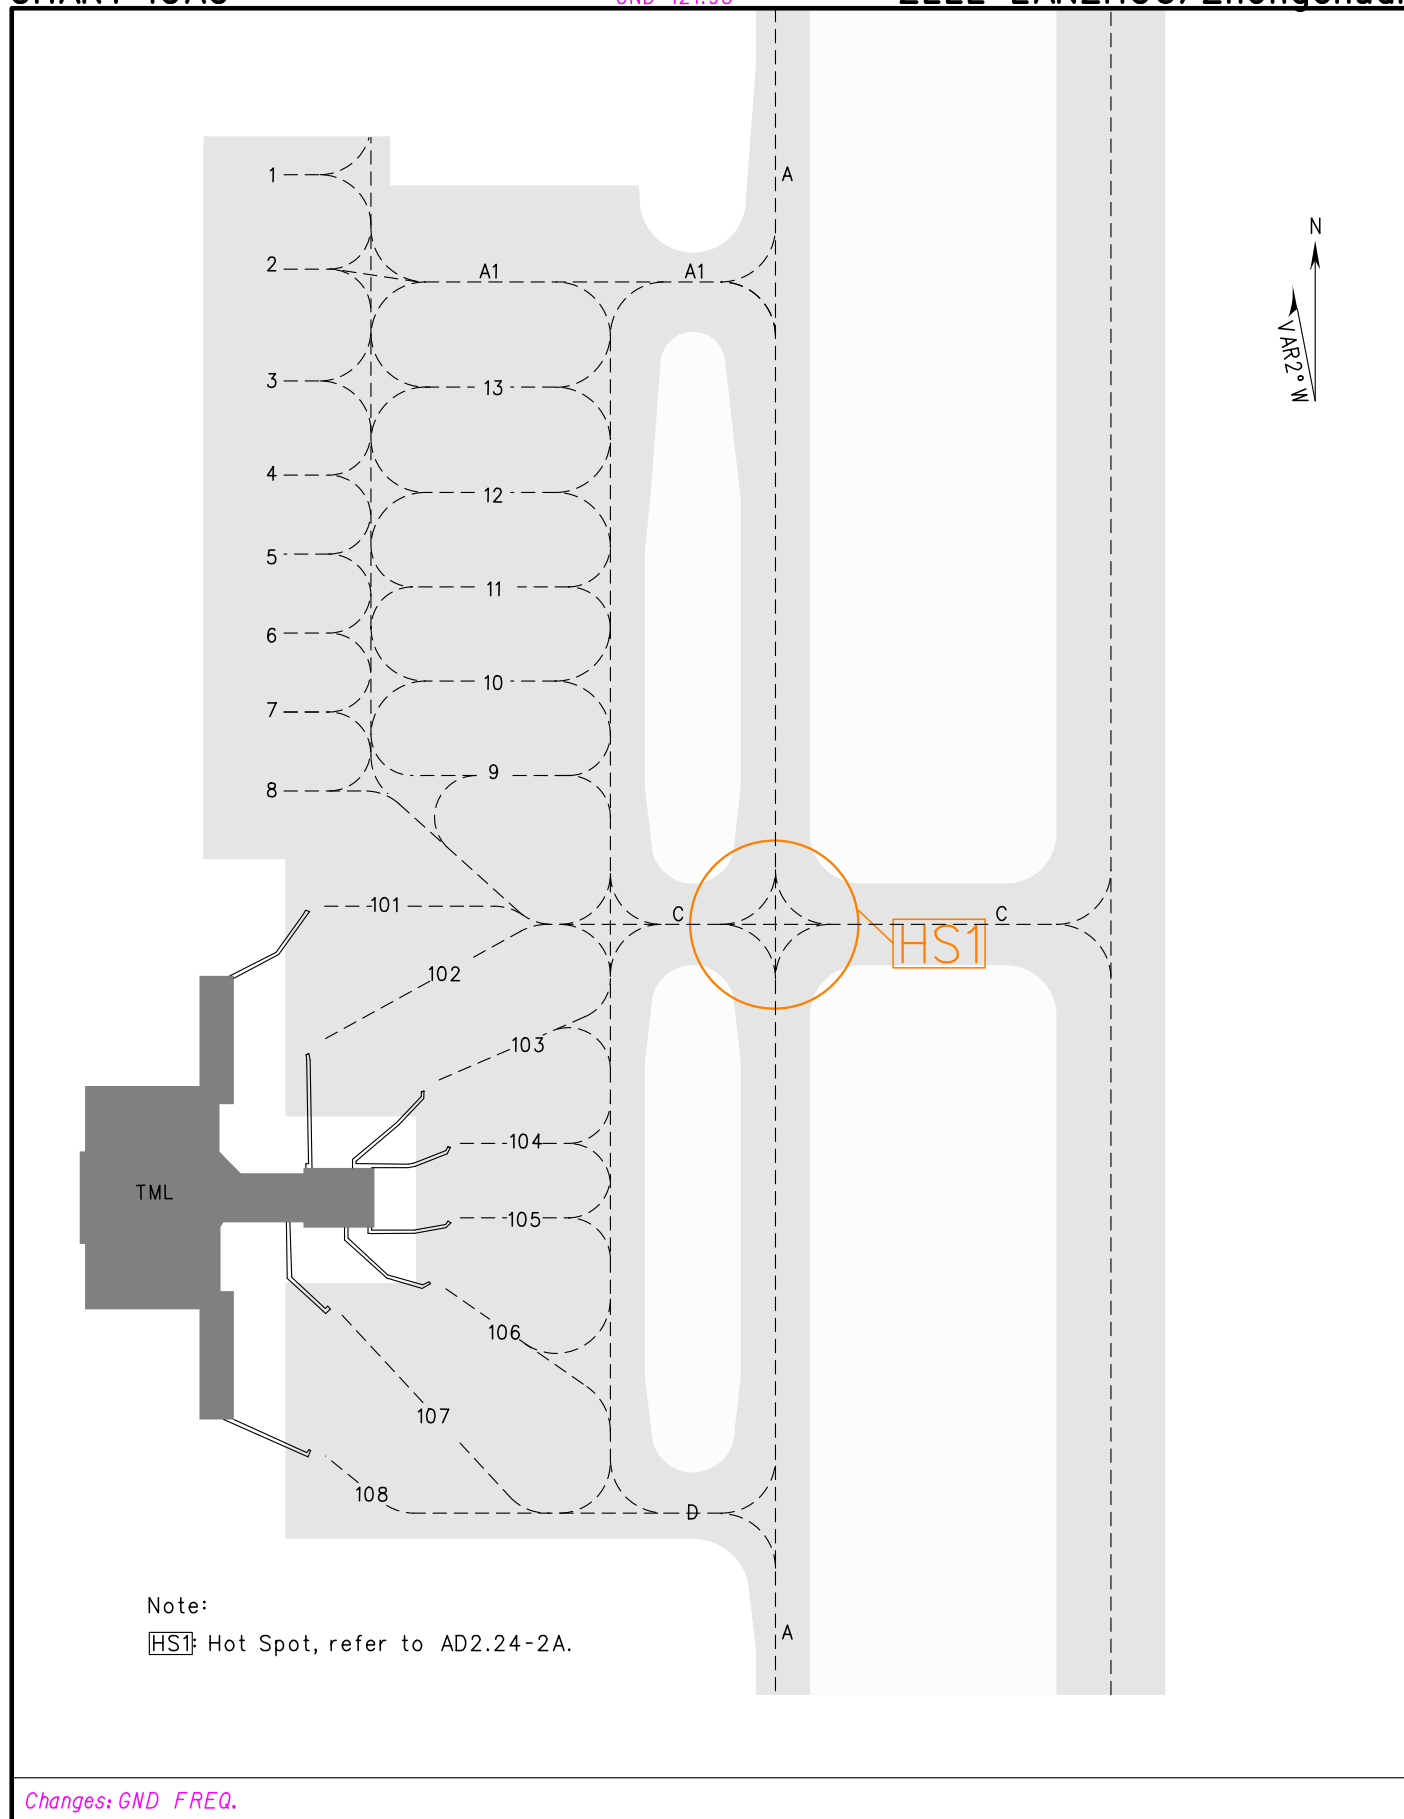

AIRCRAFT PARKING  
CHART-ICAO

ATIS 128.45  
TWR 118.1(130.0)  
GND 121.95

ZLLL LANZHOU/Zhongchuan

Note:

**HS1**: Hot Spot, refer to AD2.24-2A.

Changes: GND FREQ.