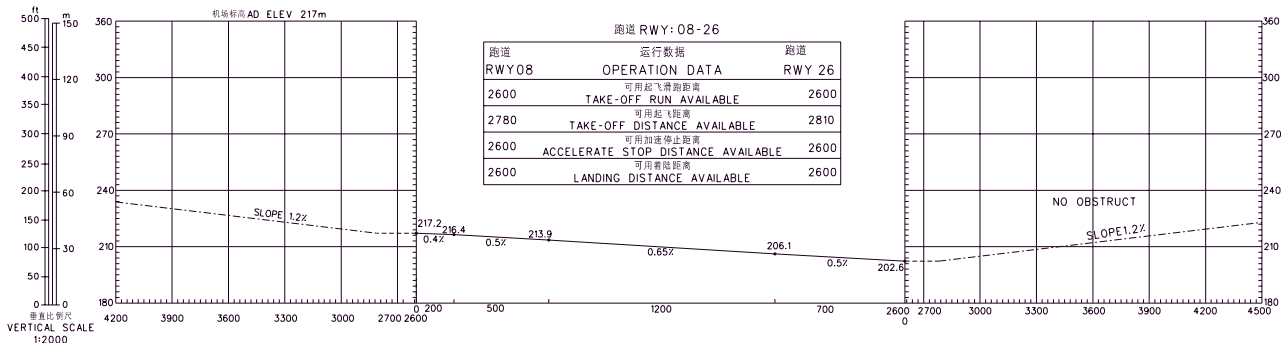

机场障碍物图-A型(运行限制)
AERODROME OBSTRUCTION CHART-ICAO
TYPE A(OPERATING LIMITATIONS)

张家界/荷花 ZGDY ZHANGJIAJIE/Hehuo

MAGNETIC VARIATION 磁差 3° W 西

图例 LEGEND	
①	障碍物编号 IDENTIFICATION NR