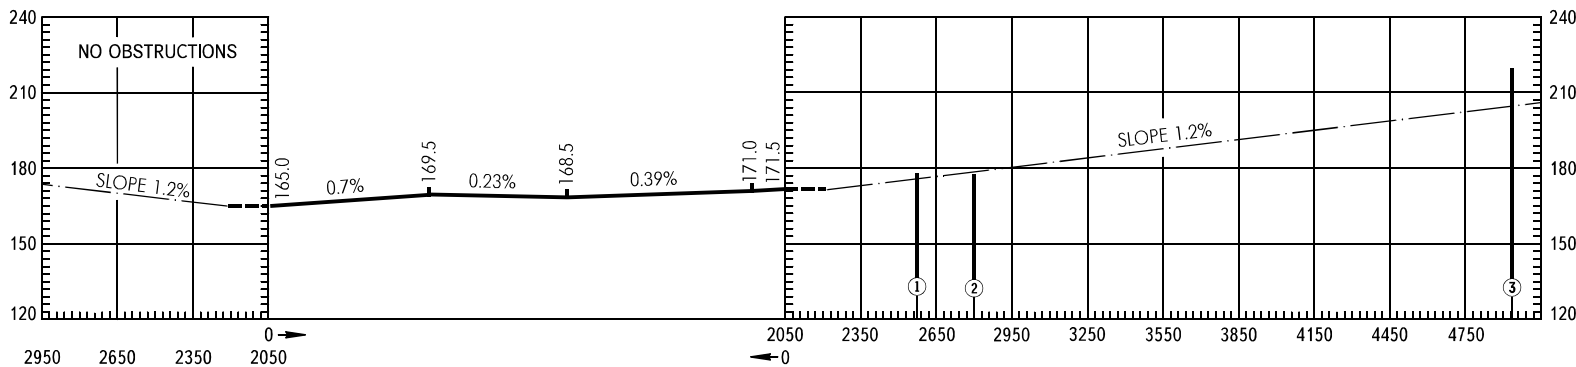

AERODROME OBSTACLE CHART - ICAO

TYPE **A** (OPERATING LIMITATIONS)

DIMENSIONS AND ELEVATIONS IN METRES

OSTAFYEVO, RUSSIA
OSTAFYEVO
RWY 08/26

MAGNETIC VARIATION 10°E

DECLARED DISTANCES		
RWY 08		RWY 26
2050	TAKE-OFF RUN AVAILABLE	2050
2200	TAKE-OFF DISTANCE AVAILABLE	2200
2050	ACCELERATE STOP DISTANCE AVAILABLE	2050
2050	LANDING DISTANCE AVAILABLE	1927