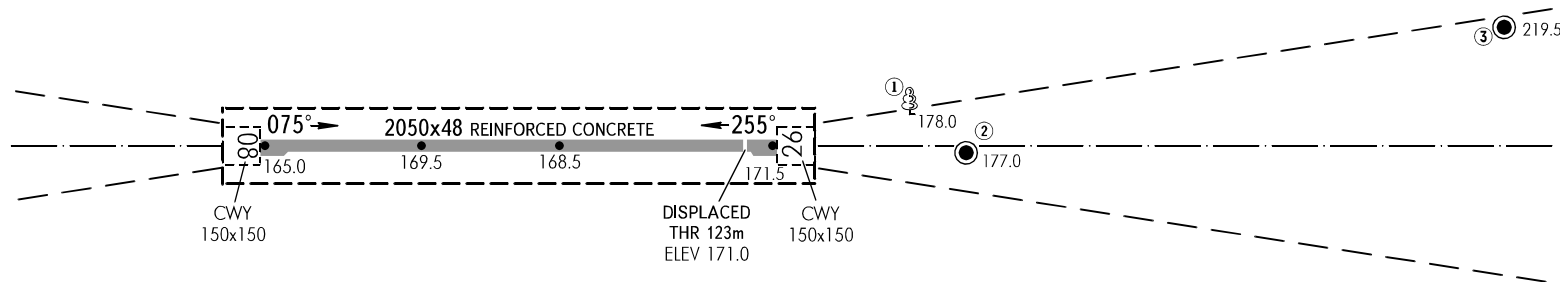

AERODROME OBSTACLE CHART - ICAO

TYPE **A** (OPERATING LIMITATIONS)

DIMENSIONS AND ELEVATIONS IN METRES

OSTAFYEVO, RUSSIA
OSTAFYEVO
RWY 08/26

MAGNETIC VARIATION 10°E

DECLARED DISTANCES		
RWY 08		RWY 26
2050	TAKE-OFF RUN AVAILABLE	2050
2200	TAKE-OFF DISTANCE AVAILABLE	2200
2050	ACCELERATE STOP DISTANCE AVAILABLE	2050
2050	LANDING DISTANCE AVAILABLE	1927

LEGEND

IDENTIFICATION NUMBER	①
ANTENNA	●
FOREST	☁