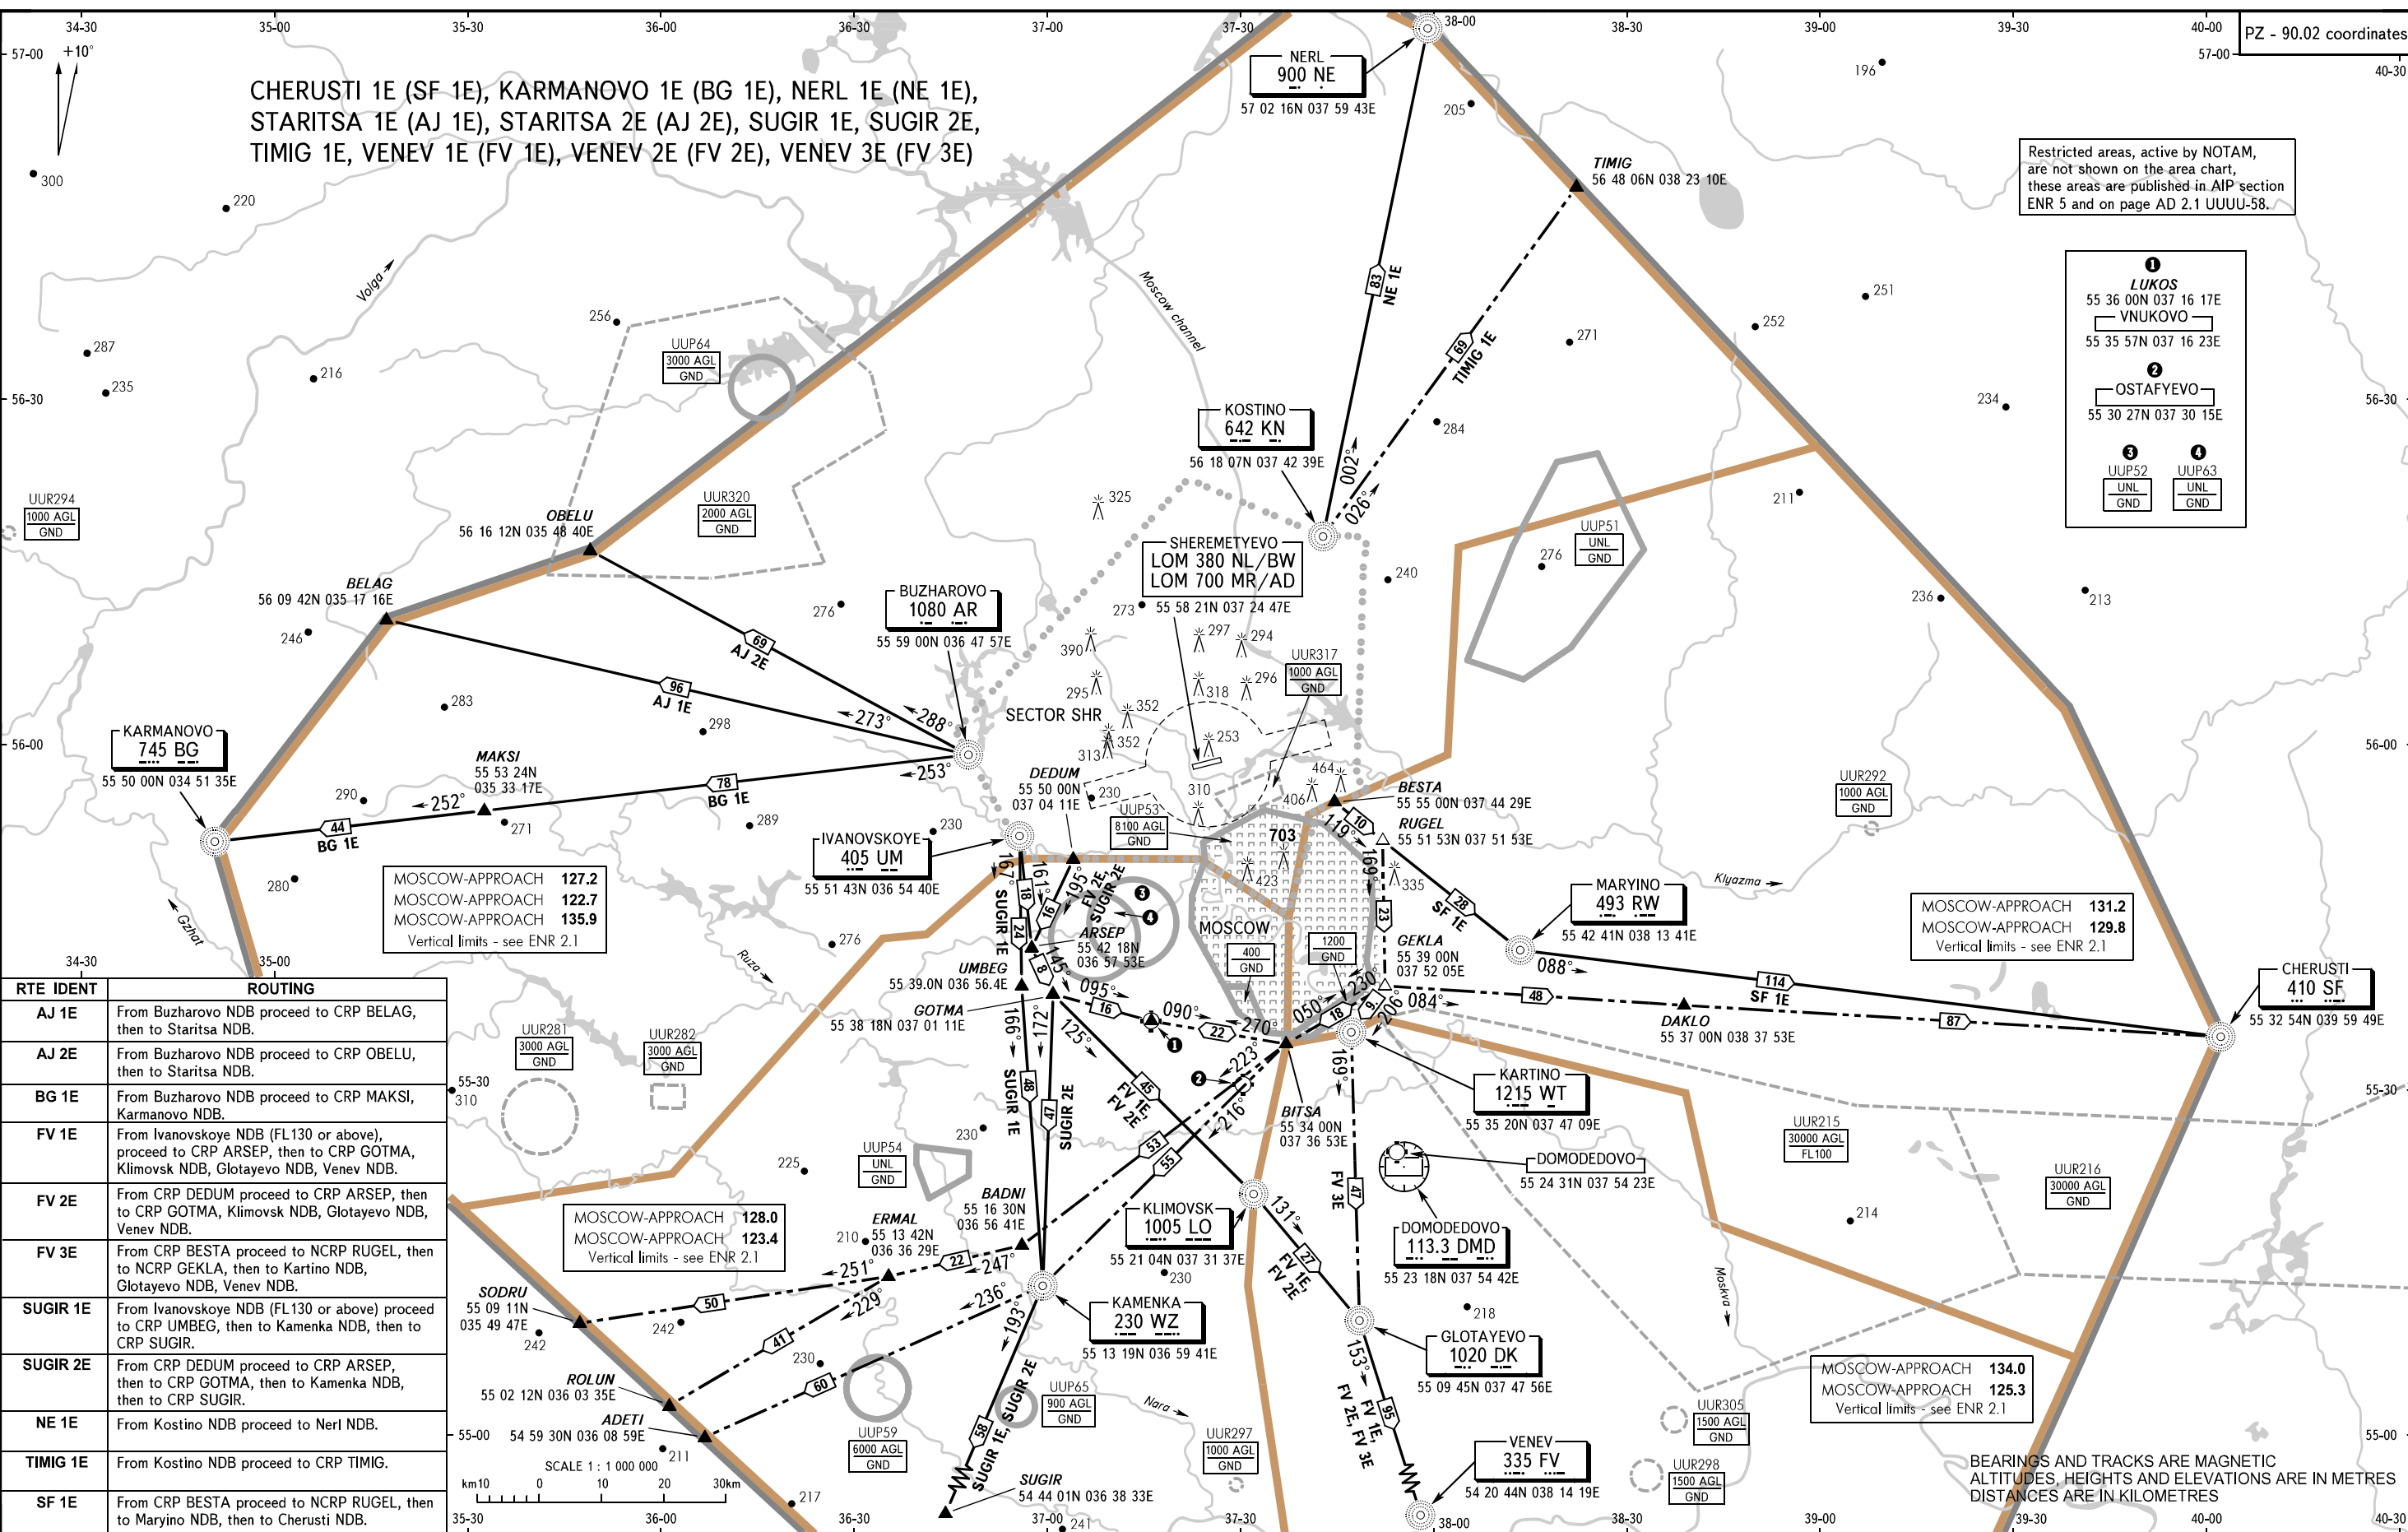

DEPARTURE ROUTES

AREA CHART - ICAO

RTE IDENT	ROUTING
AJ 1E	From Buzharovo NDB proceed to CRP BELAG, then to Staritsa NDB.
AJ 2E	From Buzharovo NDB proceed to CRP OBELU, then to Staritsa NDB.
BG 1E	From Buzharovo NDB proceed to CRP MAKSI, Karmanovo NDB.
FV 1E	From Ivanovskoye NDB (FL130 or above), proceed to CRP ARSEP, then to CRP GOTMA, Klimovsk NDB, Glotayevo NDB, Venev NDB.
FV 2E	From CRP DEDUM proceed to CRP ARSEP, then to CRP GOTMA, Klimovsk NDB, Glotayevo NDB, Venev NDB.
FV 3E	From CRP BESTA proceed to NCRP RUGEL, then to NCRP GEKLA, then to Kartino NDB, Glotayevo NDB, Venev NDB.
SUGIR 1E	From Ivanovskoye NDB (FL130 or above) proceed to CRP UMBEG, then to Kamenka NDB, then to CRP SUGIR.
SUGIR 2E	From CRP DEDUM proceed to CRP ARSEP, then to CRP GOTMA, then to Kamenka NDB, then to CRP SUGIR.
NE 1E	From Kostino NDB proceed to Nerl NDB.
TIMIG 1E	From Kostino NDB proceed to CRP TIMIG.
SF 1E	From CRP BESTA proceed to NCRP RUGEL, then to Maryino NDB, then to Cherusti NDB.