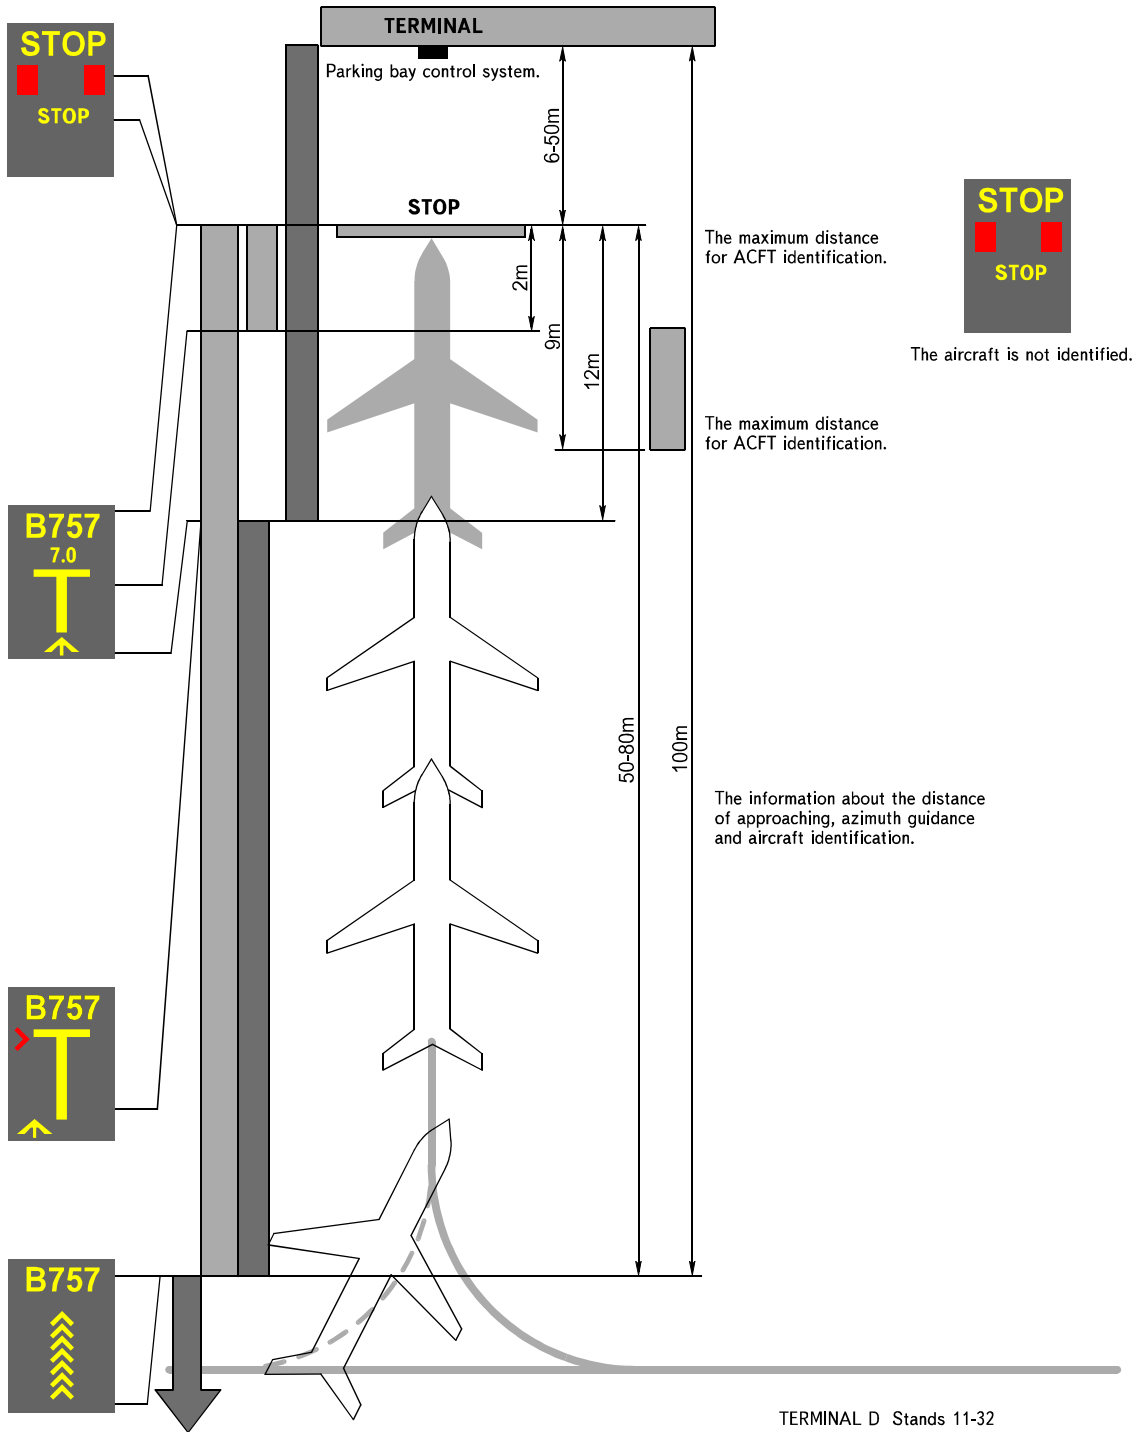

SAFEDOCK

MOSCOW, RUSSIA

SHEREMETYEVO, TERMINAL D, E, F

TERMINAL D Stands 11-32
 TERMINAL E Stands 33, 35, 35A
 TERMINAL F Stands 39, 41A, 42-46, 46A

CHANGE: New chart