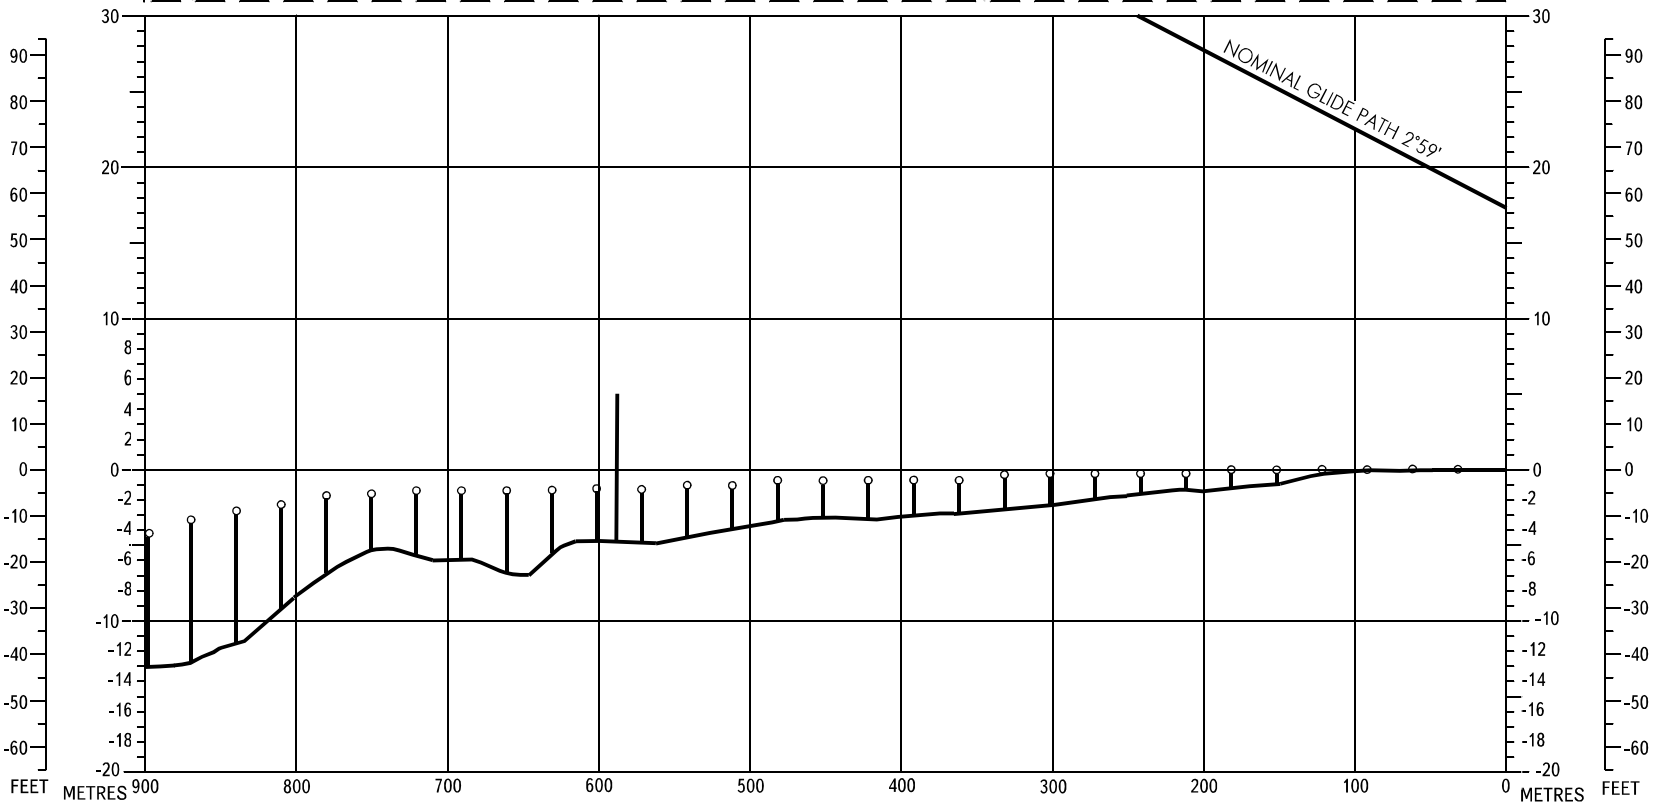

PRECISION APPROACH
TERRAIN CHART - ICAO

DISTANCES AND HEIGHTS IN METRES

MOSCOW, RUSSIA
SHEREMETYEVO
RWY 07R

LEGEND

CONTOUR	
CENTRE LINE PROFILE	
ANTENNA	
APPROACH LIGHTS	

HORIZONTAL SCALE 1 : 5 000
VERTICAL SCALE 1 : 500