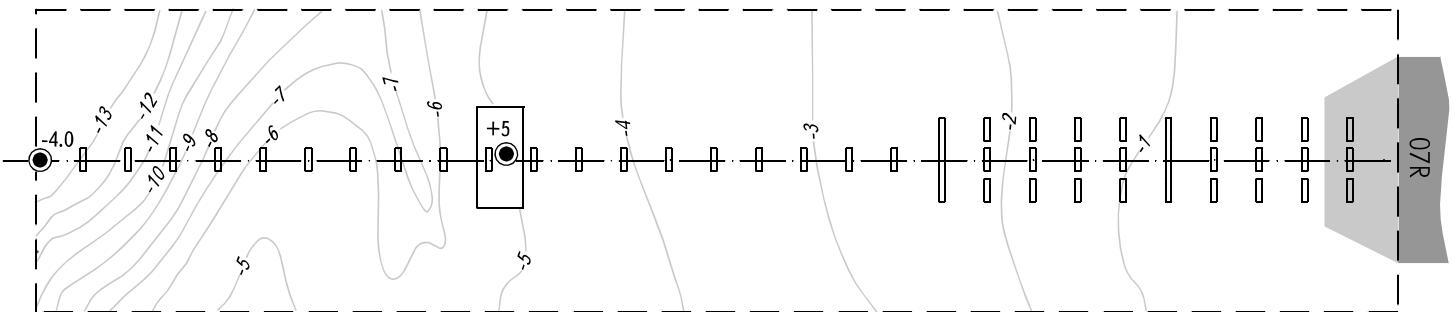

PRECISION APPROACH
TERRAIN CHART - ICAO

DISTANCES AND HEIGHTS IN METRES

MOSCOW, RUSSIA
SHEREMETYEVO
RWY 07R

LEGEND

CONTOUR	
CENTRE LINE PROFILE	
ANTENNA	
APPROACH LIGHTS	

HORIZONTAL SCALE 1 : 5 000
VERTICAL SCALE 1 : 500