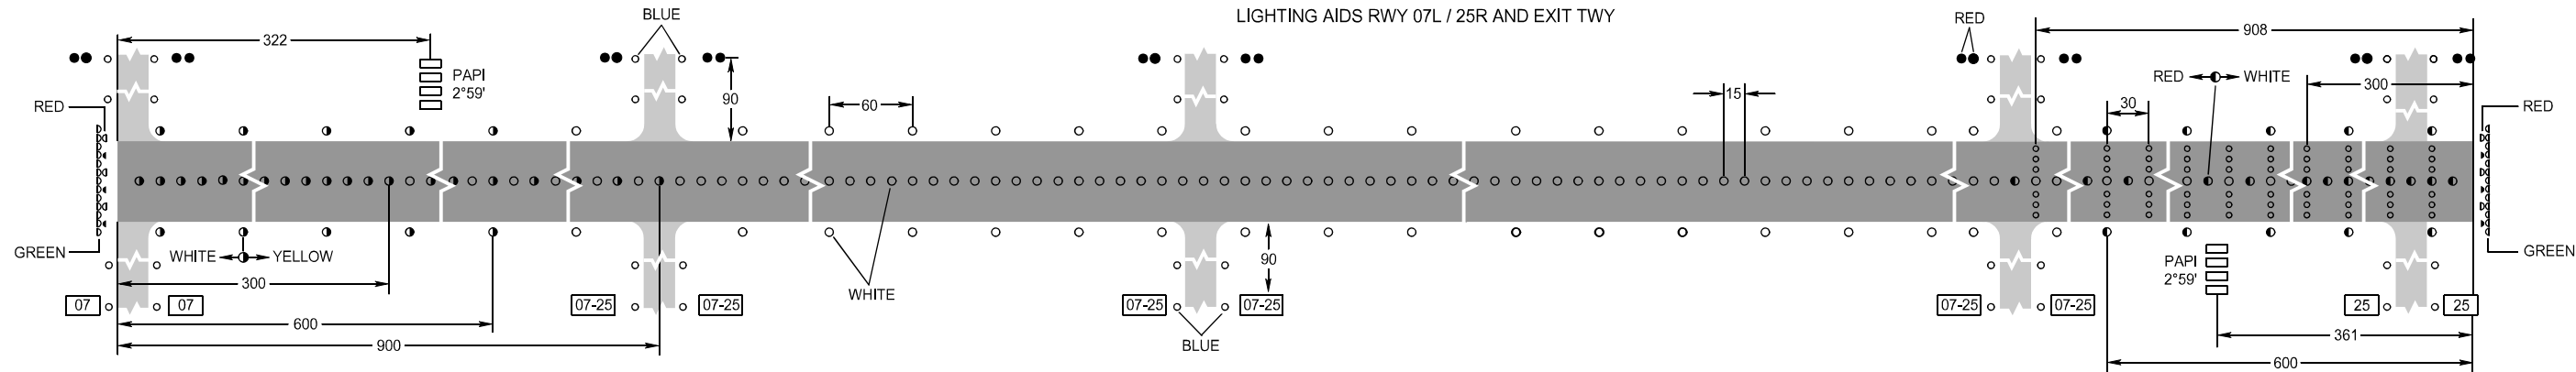

AERODROME CHART - ICAO

MARKING AIDS RWY 07L / 25R AND EXIT TWY

LIGHTING AIDS RWY 07L / 25R AND EXIT TWY

DIMENSIONS IN METRES

MARKING AIDS RWY 07R / 25L AND EXIT TWY

LIGHTING AIDS RWY 07R / 25L AND EXIT TWY

DIMENSIONS IN METRES

CHANGE: TWY