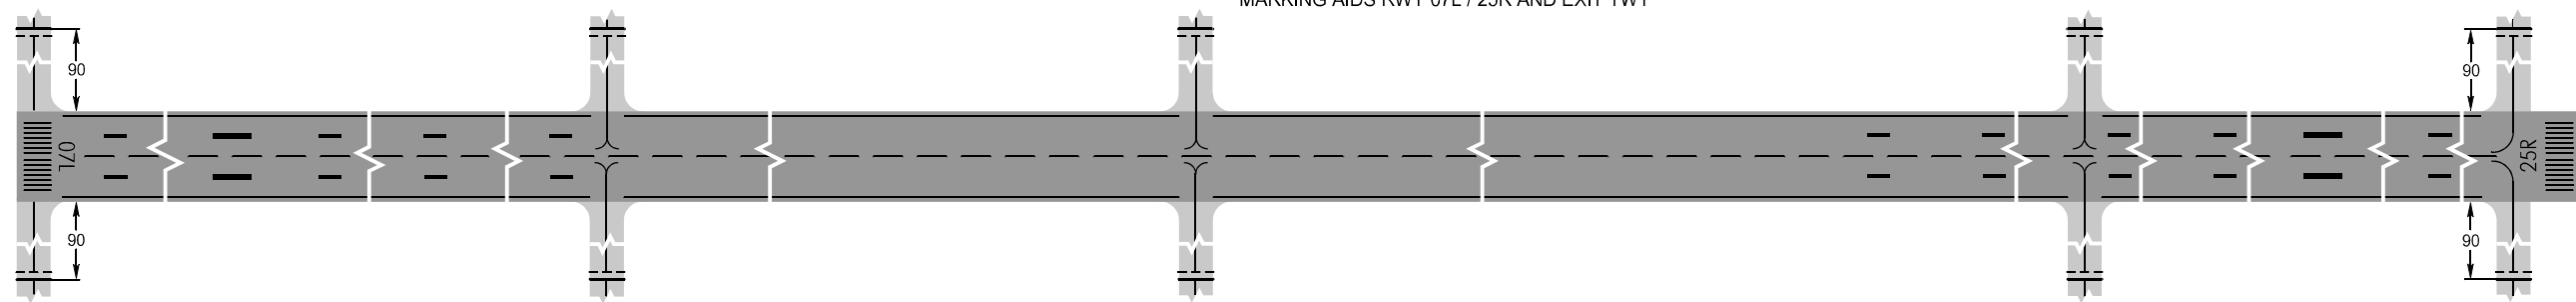

AERODROME CHART - ICAO

MARKING AIDS RWY 07L / 25R AND EXIT TWY

LIGHTING AIDS RWY 07L / 25R AND EXIT TWY

DIMENSIONS IN METRES

MARKING AIDS RWY 07R / 25L AND EXIT TWY

LIGHTING AIDS RWY 07R / 25L AND EXIT TWY

DIMENSIONS IN METRES

CHANGE: TWY