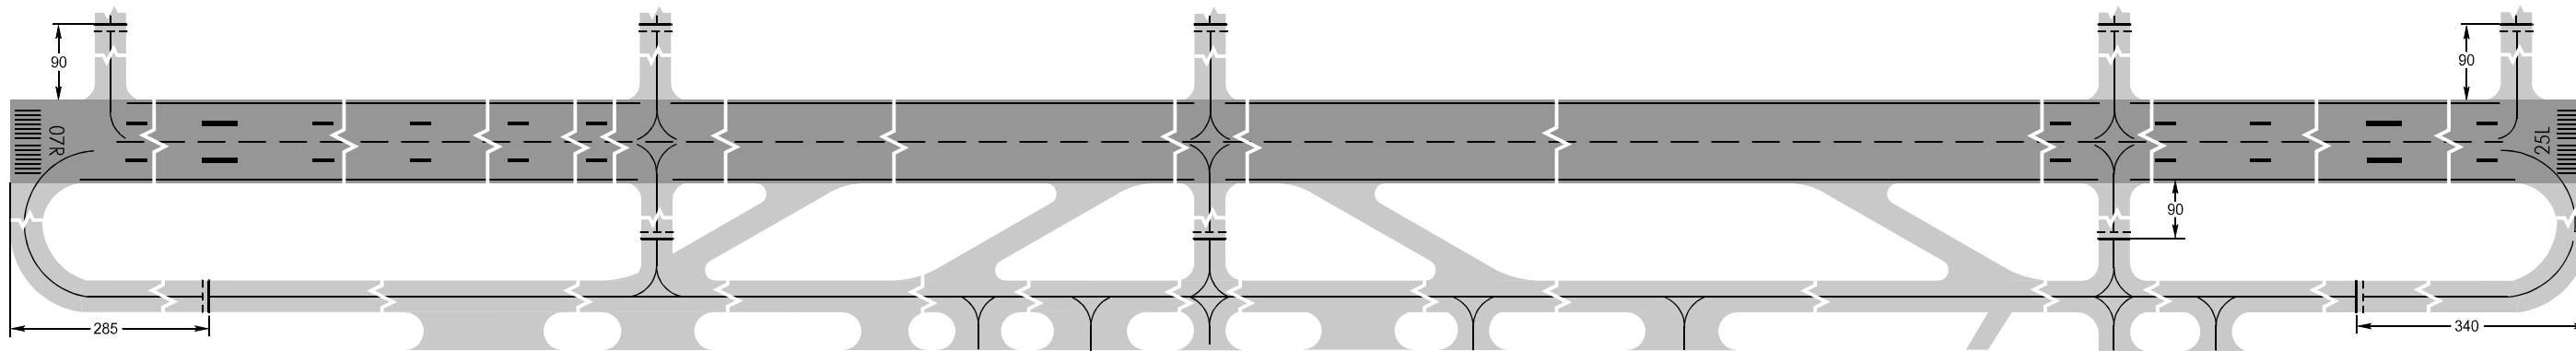

AERODROME CHART - ICAO

MARKING AIDS RWY 07L / 25R AND EXIT TWY

LIGHTING AIDS RWY 07L / 25R AND EXIT TWY

DIMENSIONS IN METRES

MARKING AIDS RWY 07R / 25L AND EXIT TWY

LIGHTING AIDS RWY 07R / 25L AND EXIT TWY

DIMENSIONS IN METRES

CHANGE: TWY