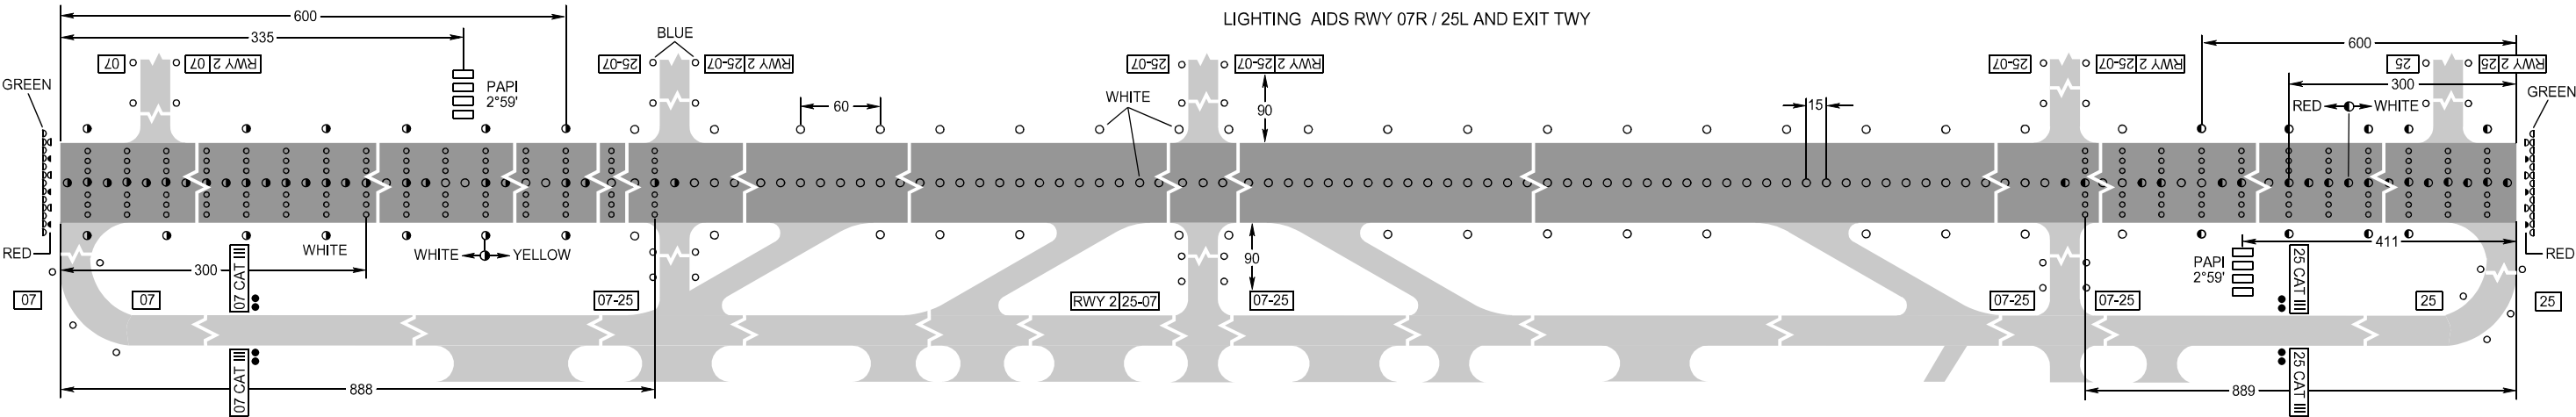

AERODROME CHART - ICAO

MARKING AIDS RWY 07L / 25R AND EXIT TWY

LIGHTING AIDS RWY 07L / 25R AND EXIT TWY

DIMENSIONS IN METRES

MARKING AIDS RWY 07R / 25L AND EXIT TWY

LIGHTING AIDS RWY 07R / 25L AND EXIT TWY

DIMENSIONS IN METRES

CHANGE: TWY