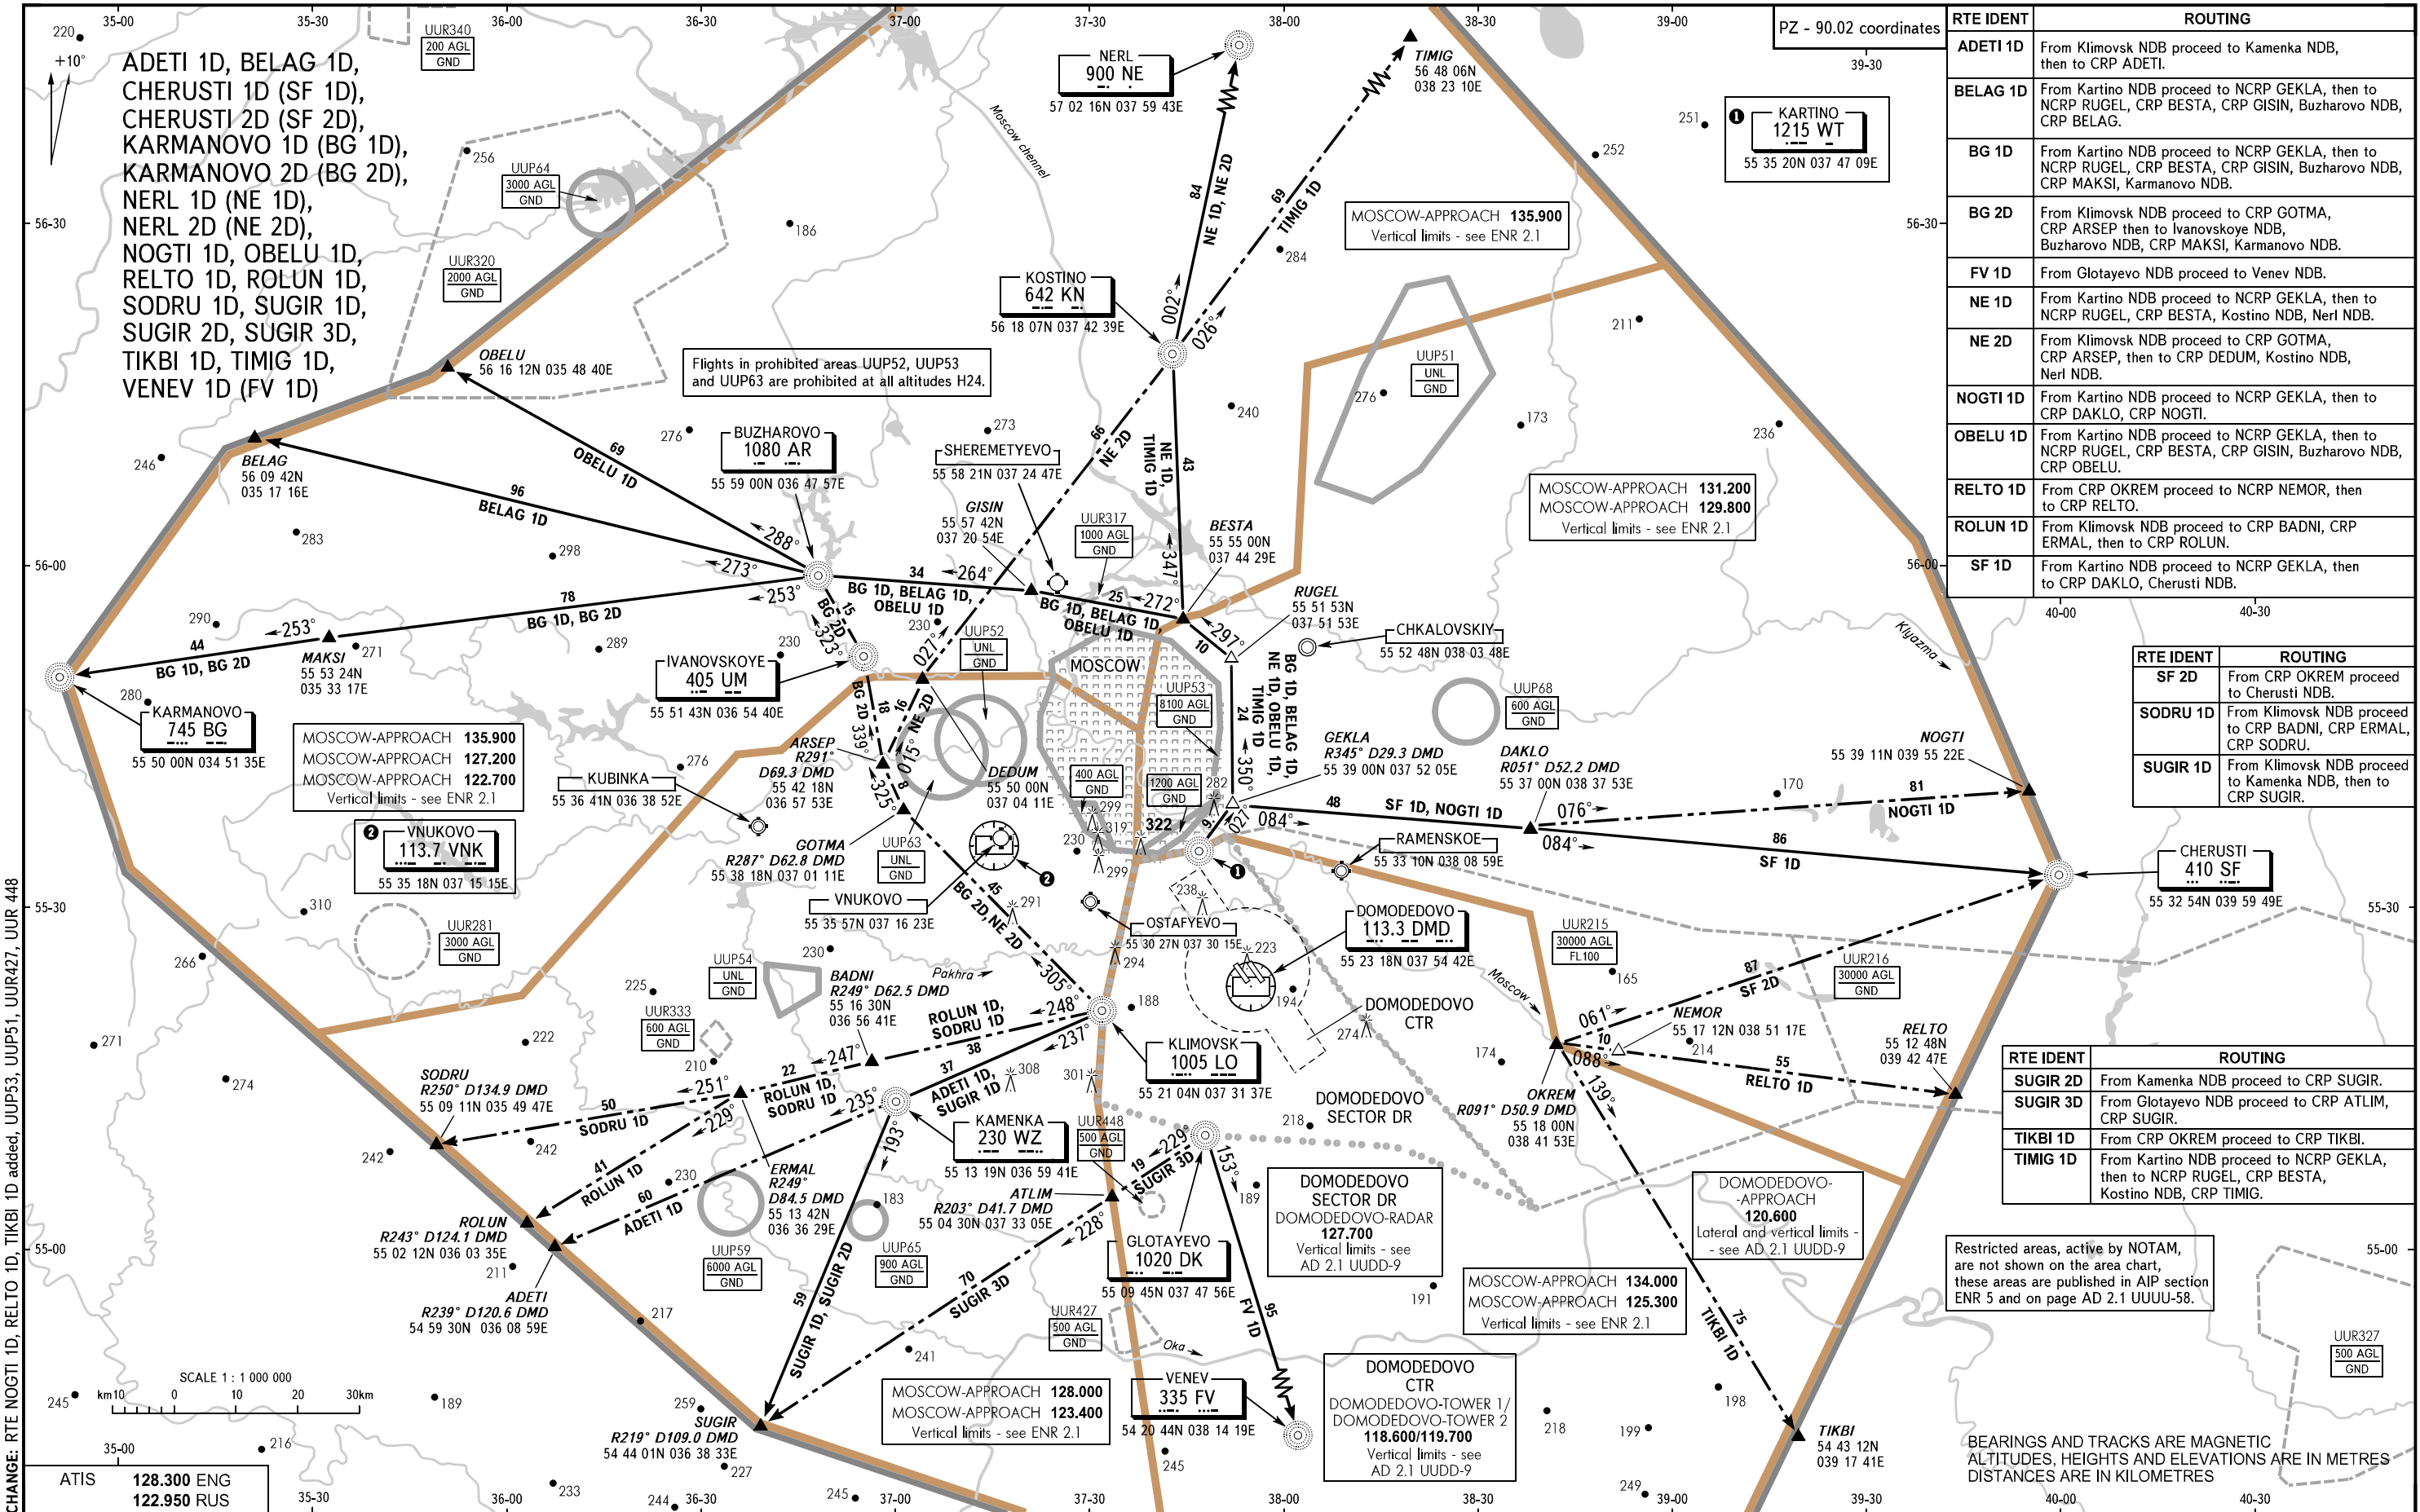

MOSCOW, RUSSIA  
DOMODEDOVO  
DEPARTURE

AREA CHART - ICAO

DEPARTURE ROUTES

RTE IDENT	ROUTING
ADETI 1D	From Klimovsk NDB proceed to Kamenka NDB, then to CRP ADETI.
BELAG 1D	From Kartino NDB proceed to NCRP GEKLA, then to NCRP RUGEL, CRP BESTA, CRP GISIN, Buzharovo NDB, CRP BELAG.
BG 1D	From Kartino NDB proceed to NCRP GEKLA, then to NCRP RUGEL, CRP BESTA, CRP GISIN, Buzharovo NDB, CRP MAKSI, Karmanovo NDB.
BG 2D	From Klimovsk NDB proceed to CRP GOTMA, CRP ARSEP then to Ivanovskoye NDB, Buzharovo NDB, CRP MAKSI, Karmanovo NDB.
FV 1D	From Glotayevo NDB proceed to Venev NDB.
NE 1D	From Kartino NDB proceed to NCRP GEKLA, then to NCRP RUGEL, CRP BESTA, Kostino NDB, Nerl NDB.
NE 2D	From Klimovsk NDB proceed to CRP GOTMA, CRP ARSEP, then to CRP DEDUM, Kostino NDB, Nerl NDB.
NOGTI 1D	From Kartino NDB proceed to NCRP GEKLA, then to CRP DAKLO, CRP NOGTI.
OBELU 1D	From Kartino NDB proceed to NCRP GEKLA, then to NCRP RUGEL, CRP BESTA, CRP GISIN, Buzharovo NDB, CRP OBELU.
RELTO 1D	From CRP OKREM proceed to NCRP NEMOR, then to CRP RELTO.
ROLUN 1D	From Klimovsk NDB proceed to CRP BADNI, CRP ERMAL, then to CRP ROLUN.
SF 1D	From Kartino NDB proceed to NCRP GEKLA, then to CRP DAKLO, Cherusti NDB.

RTE IDENT	ROUTING
SF 2D	From CRP OKREM proceed to Cherusti NDB.
SODRU 1D	From Klimovsk NDB proceed to CRP BADNI, CRP ERMAL, CRP SODRU.
SUGIR 1D	From Klimovsk NDB proceed to Kamenka NDB, then to CRP SUGIR.

RTE IDENT	ROUTING
SUGIR 2D	From Kamenka NDB proceed to CRP SUGIR.
SUGIR 3D	From Glotayevo NDB proceed to CRP ATLIM, CRP SUGIR.
TIKBI 1D	From CRP OKREM proceed to CRP TIKBI.
TIMIG 1D	From Kartino NDB proceed to NCRP RUGEL, CRP BESTA, Kostino NDB, CRP TIMIG.

Restricted areas, active by NOTAM, are not shown on the area chart, these areas are published in AIP section ENR 5 and on page AD 2.1 UUUU-58.

BEARINGS AND TRACKS ARE MAGNETIC  
ALTITUDES, HEIGHTS AND ELEVATIONS ARE IN METRES  
DISTANCES ARE IN KILOMETRES