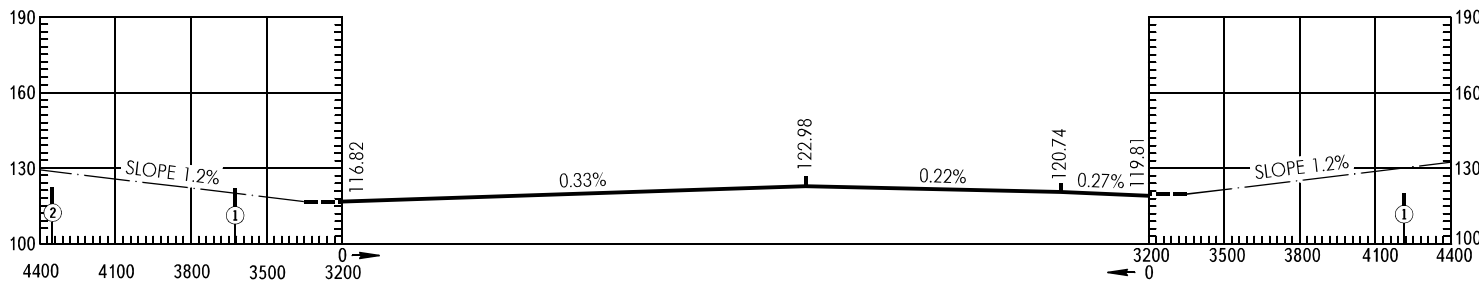

AERODROME OBSTACLE CHART - ICAO

TYPE **A** (OPERATING LIMITATIONS)

DIMENSIONS AND ELEVATIONS IN METRES

PERM, RUSSIA
BOLSHOYE SAVINO
RWY 03/21

MAGNETIC VARIATION **14°E**

DECLARED DISTANCES		
RWY 03		RWY 21
3200	TAKE-OFF RUN AVAILABLE	3200
3350	TAKE-OFF DISTANCE AVAILABLE	3350
3200	ACCELERATE STOP DISTANCE AVAILABLE	3200
3200	LANDING DISTANCE AVAILABLE	3200

LEGEND	
IDENTIFICATION NUMBER	①
ANTENNA, SPIRE	●