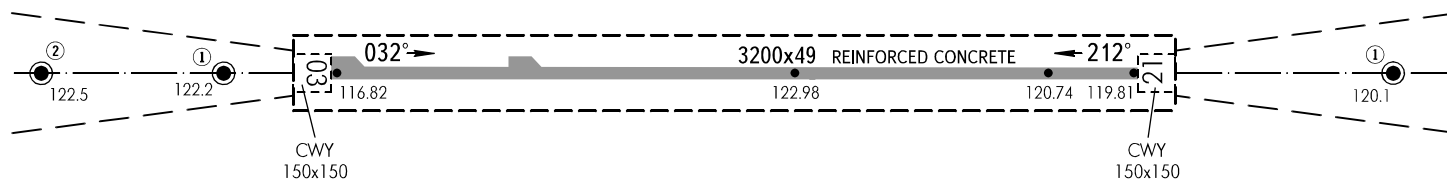

AERODROME OBSTACLE CHART - ICAO

TYPE **A** (OPERATING LIMITATIONS)

DIMENSIONS AND ELEVATIONS IN METRES

PERM, RUSSIA
BOLSHOYE SAVINO
RWY 03/21

MAGNETIC VARIATION **14°E**

DECLARED DISTANCES		
RWY 03		RWY 21
3200	TAKE-OFF RUN AVAILABLE	3200
3350	TAKE-OFF DISTANCE AVAILABLE	3350
3200	ACCELERATE STOP DISTANCE AVAILABLE	3200
3200	LANDING DISTANCE AVAILABLE	3200

LEGEND	
IDENTIFICATION NUMBER	①
ANTENNA, SPIRE	●