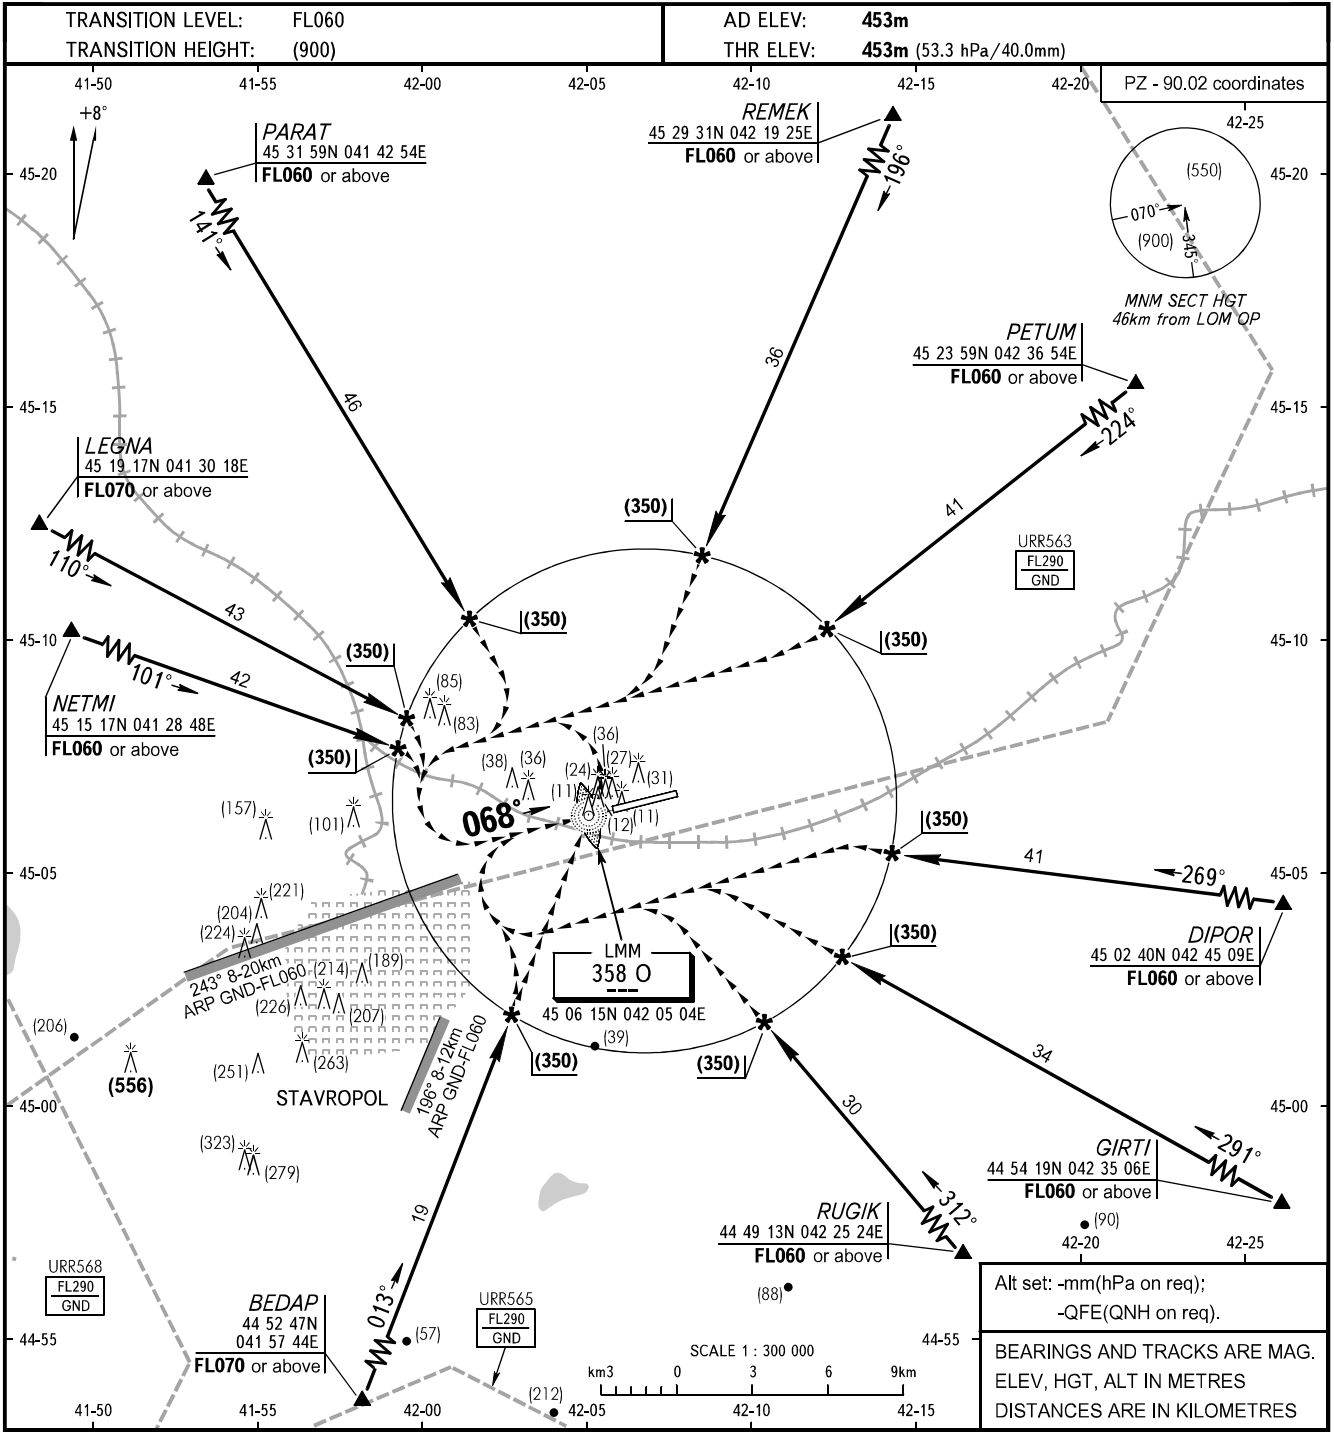

VISUAL  
APPROACH  
CHART- ICAO

TOWER **120.900**

STAVROPOL, RUSSIA  
SHPAKOVSKOYE  
RWY 07

CHANGE: New chart

ACFT CAT		A	B	C	D
MET conditions	MDH, m	150	150	220	250
	Cloud base, m	400	400	450	450
	Visibility	3000	4000	6000	6000