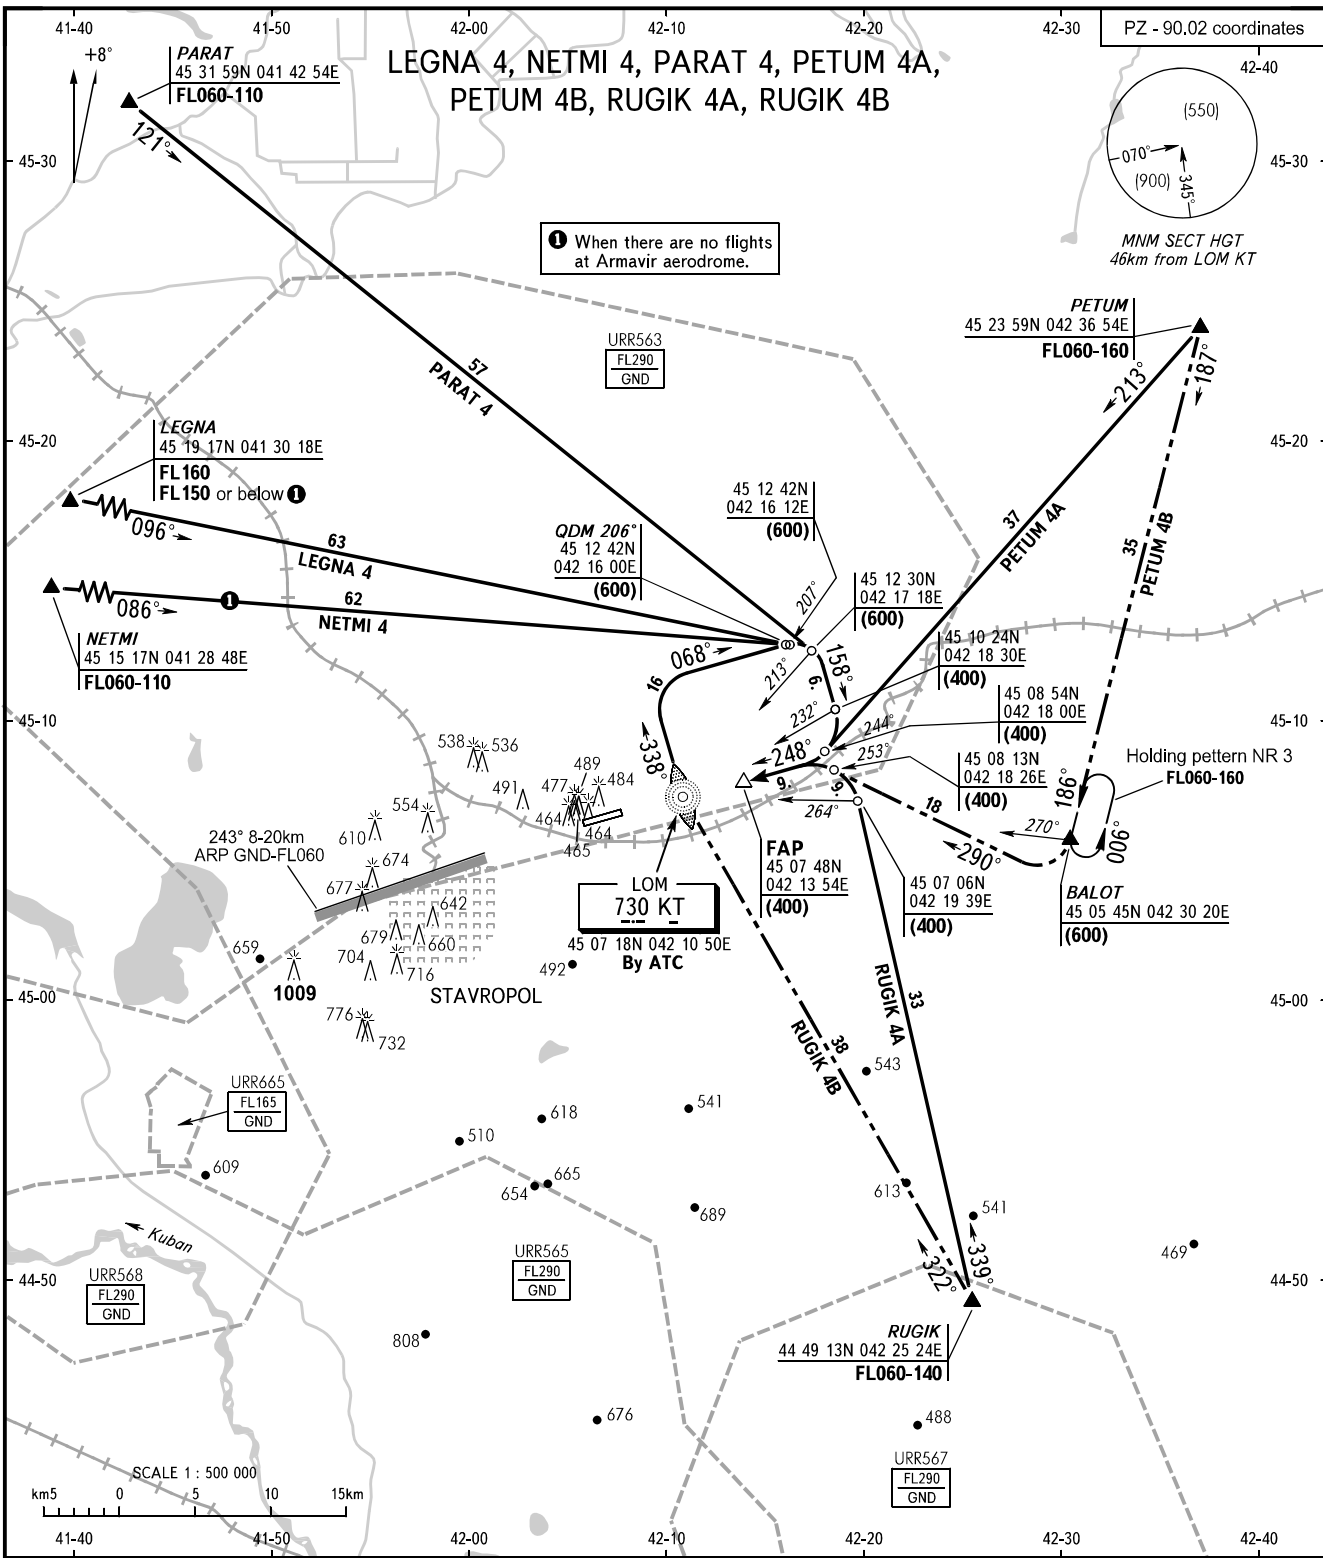

STANDARD ARRIVAL CHART
INSTRUMENT (STAR) - ICAO

TRANSITION
HEIGHT : (900)

STAVROPOL, RUSSIA
SHPAKOVSKOYE
RWY 25

When there are no flights at Armavir aerodrome.

APPROACH 120.300

CHANGE: New chart

BEARINGS AND TRACKS ARE MAGNETIC
ALTITUDES, HEIGHTS AND ELEVATIONS ARE IN METRES
DISTANCES ARE IN KILOMETRES