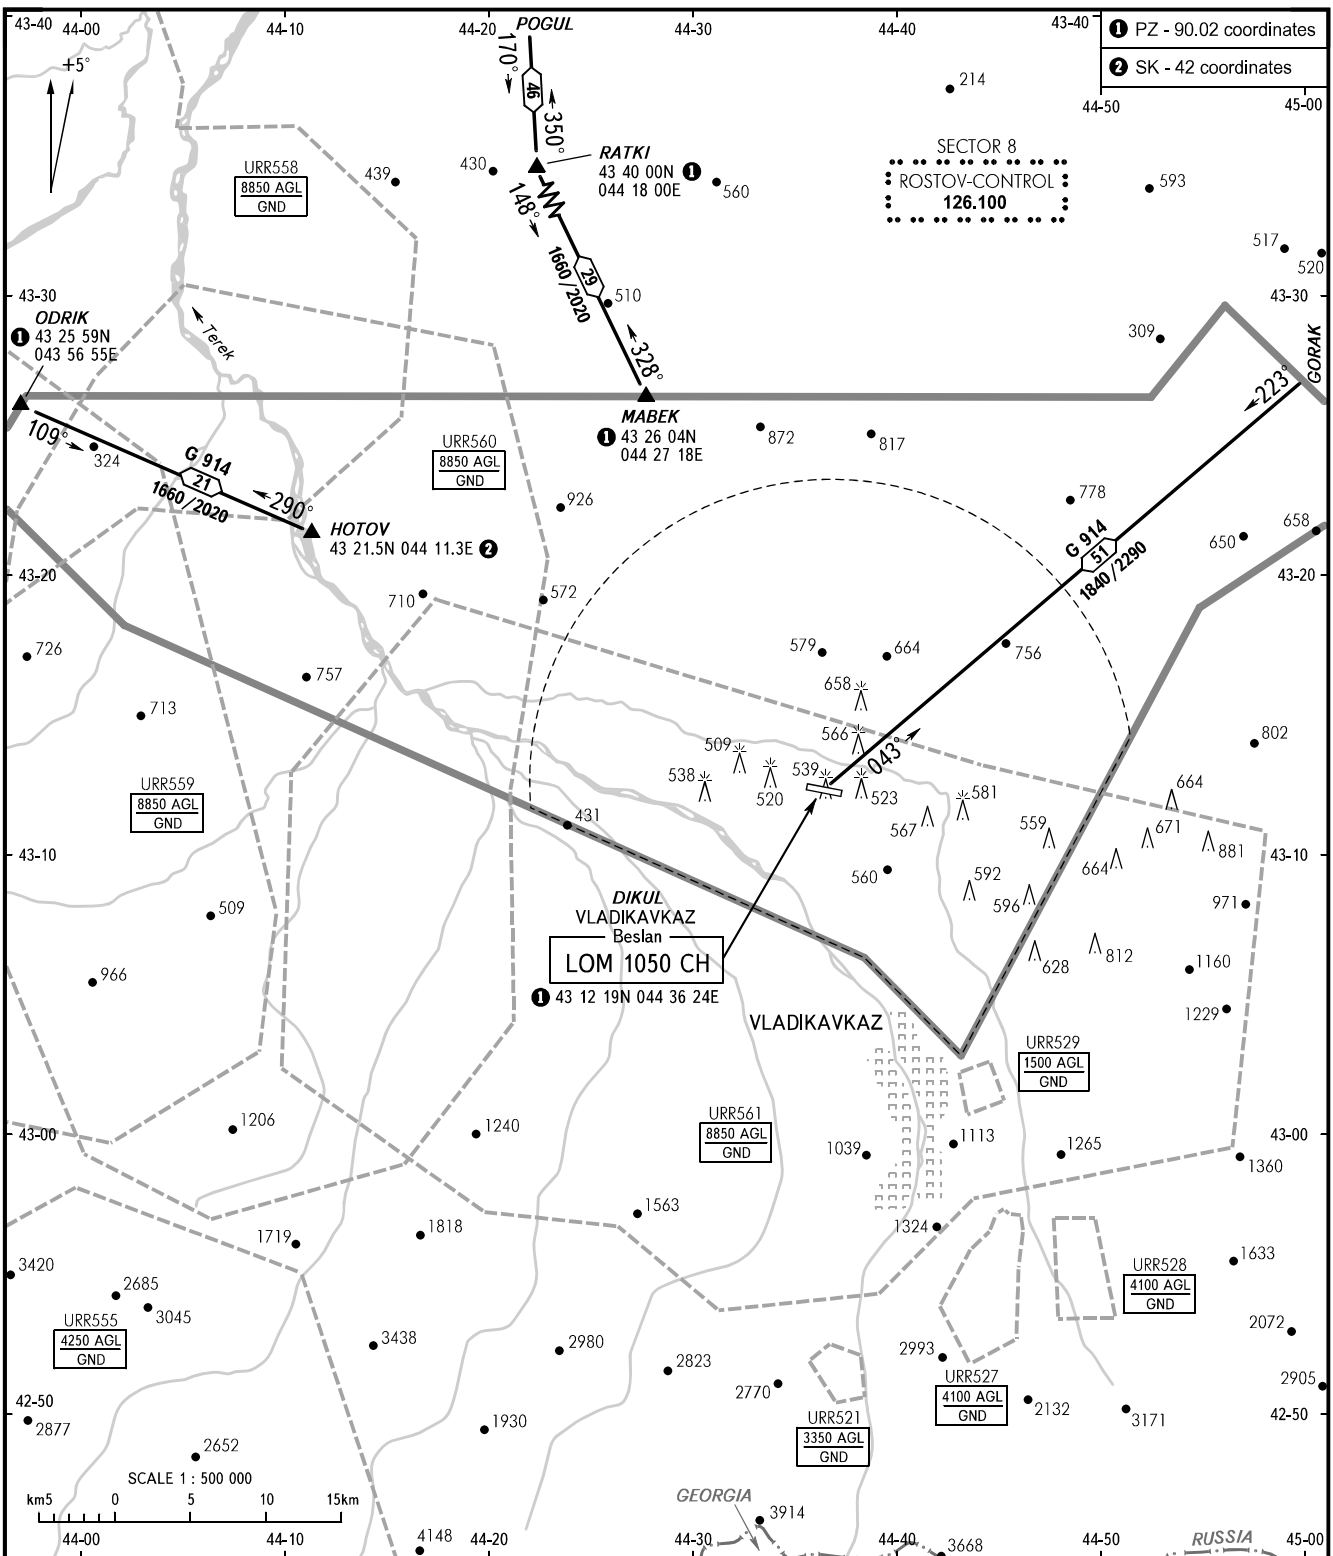

AREA CHART - ICAO

ARRIVAL, DEPARTURE
AND TRANSIT ROUTES

VLADIKAVKAZ, RUSSIA

BESLAN

KRUG **125.200**
ATIS **118.500**

BEARINGS AND TRACKS ARE MAGNETIC
 ALTITUDES, HEIGHTS AND ELEVATIONS ARE IN METRES
 DISTANCES ARE IN KILOMETRES

CHANGE: New chart