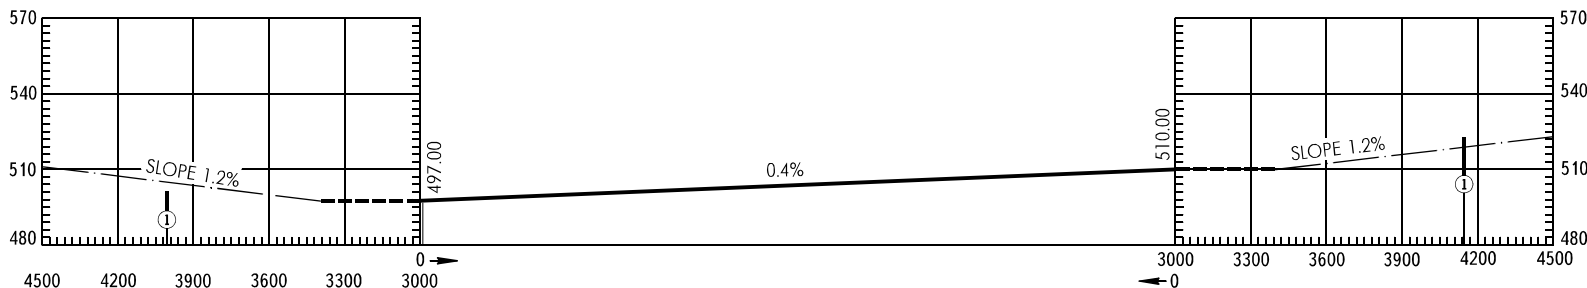

AERODROME OBSTACLE CHART - ICAO

TYPE **A** (OPERATING LIMITATIONS)

DIMENSIONS AND ELEVATIONS IN METRES

VLADIKAVKAZ, RUSSIA
BESLAN
RWY 10/28

MAGNETIC VARIATION **5°E**

DECLARED DISTANCES		
RWY 10		RWY 28
3000	TAKE-OFF RUN AVAILABLE	3000
3400	TAKE-OFF DISTANCE AVAILABLE	3400
3000	ACCELERATE STOP DISTANCE AVAILABLE	3000
3000	LANDING DISTANCE AVAILABLE	3000

LEGEND	
IDENTIFICATION NUMBER	①
ANTENNA	●