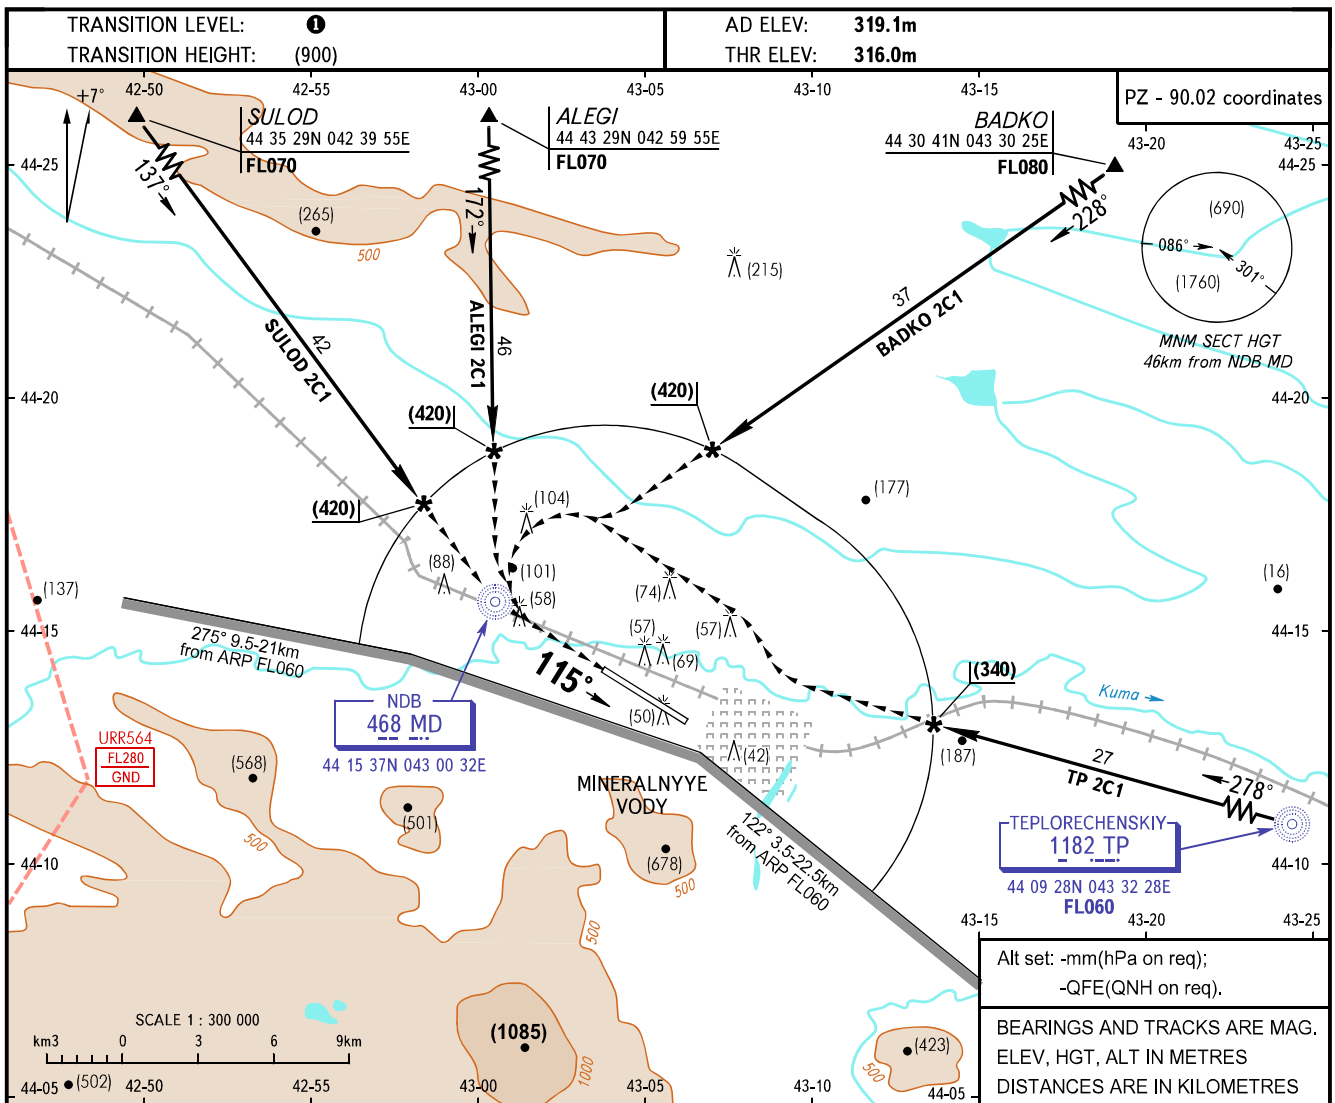

VISUAL
APPROACH
CHART - ICAO

APPROACH	119.3
KRUG	120.7
START	128.0

MINERALNYYE VODY, RUSSIA
MINERALNYYE VODY
CIRCLING RWY 12

MISSED APPROACH

Climb on track 115° to (200), then turn LEFT on track 295° climbing to (600), then by ATS unit instruction.

OCA/H		A	B	C	D
Visual		786(470)	786(470)	836(520)	836(520)
Manoeuvring					
(Circling) Area					
ACFT CAT		A	B	C	D
MET conditions	MDH, m	160	170	220	270
	Cloud base, m	470	470	520	520
	Visibility, m	5000	5000	5000	5000

- 1** TRANSITION LEVEL:
 - FL060 when atmospheric pressure is 704mm mercury column or above;
 - FL070 when atmospheric pressure is less than 704mm mercury column.

WARNING
 Visual manoeuvring south of the aerodrome is prohibited.

CHANGE: MSH NDB