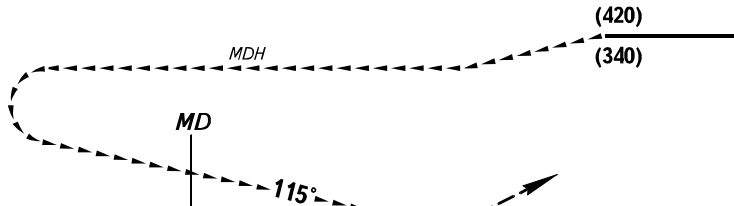

VISUAL
APPROACH
CHART - ICAO

APPROACH	119.3
KRUG	120.7
START	128.0

MINERALNYYE VODY, RUSSIA
MINERALNYYE VODY
CIRCLING RWY 12

MISSED APPROACH

Climb on track 115° to (200), then turn LEFT on track 295° climbing to (600), then by ATS unit instruction.

OCA/H		A	B	C	D
Visual		786(470)	786(470)	836(520)	836(520)
Manoeuvring					
(Circling) Area					
ACFT CAT		A	B	C	D
MET conditions	MDH, m	160	170	220	270
	Cloud base, m	470	470	520	520
	Visibility, m	5000	5000	5000	5000