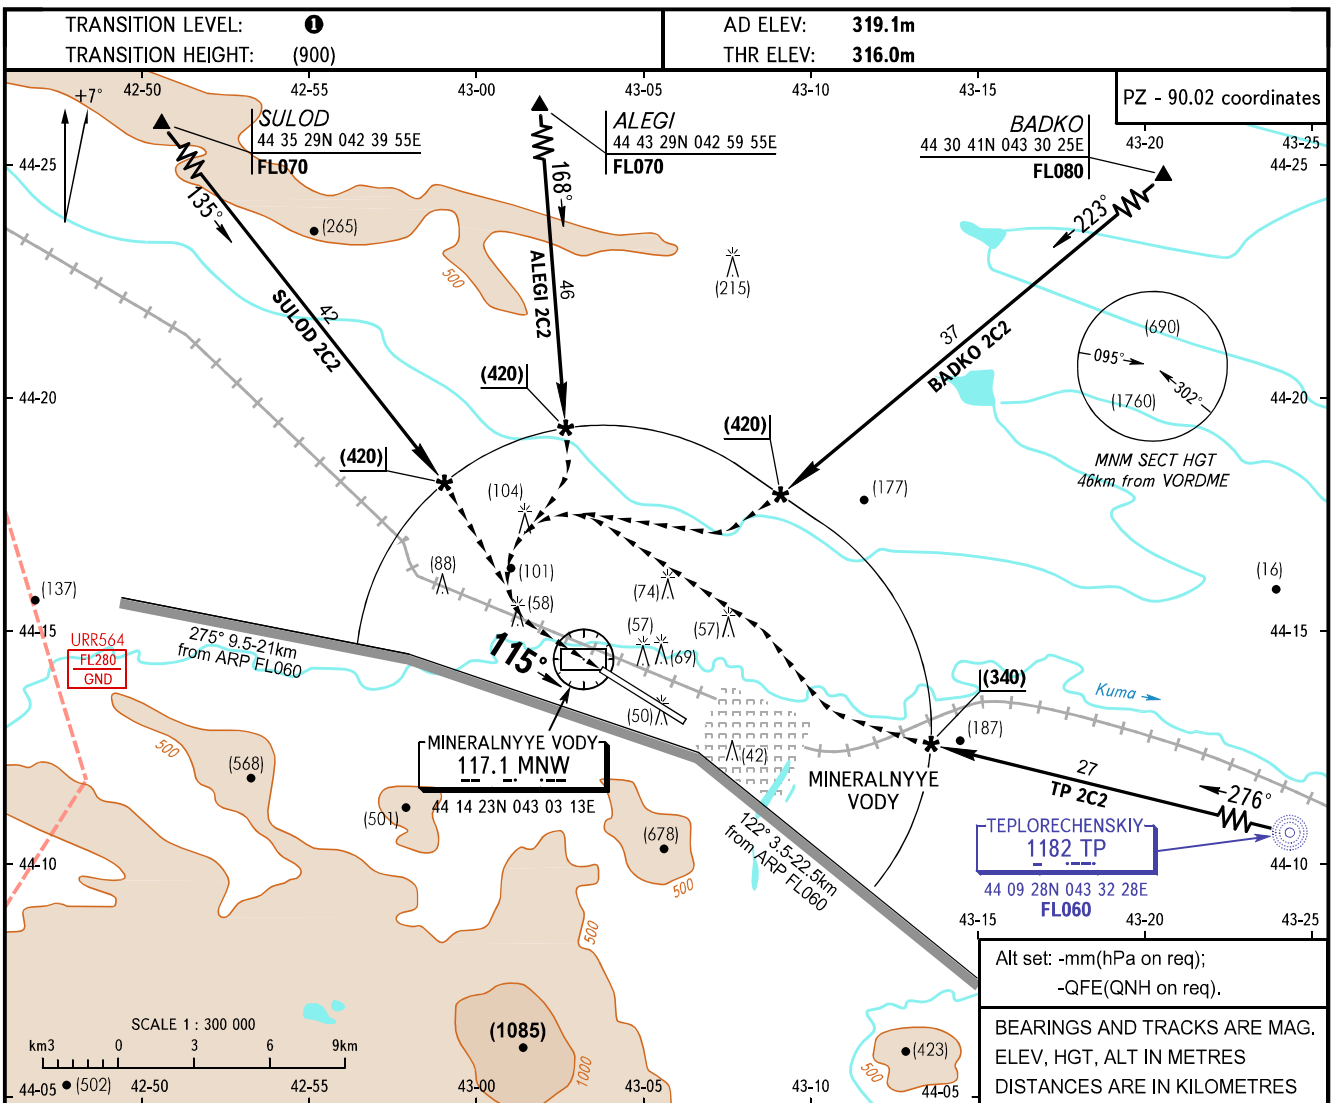

VISUAL
APPROACH
CHART - ICAO

APPROACH	119.3
KRUG	120.7
START	128.0

MINERALNYYE VODY, RUSSIA
MINERALNYYE VODY
CIRCLING RWY 12

MISSED APPROACH

Climb on track 115° to D9.0 MNW, then turn LEFT to intercept R331° MNW climbing to (600), then by ATS unit instruction.

OCA/H		A	B	C	D
Visual Manoeuvring (Circling) Area		786(470)	786(470)	836(520)	836(520)
ACFT CAT		A	B	C	D
MET conditions	MDH, m	160	170	220	270
	Cloud base, m	470	470	520	520
	Visibility, m	5000	5000	5000	5000

- 1** TRANSITION LEVEL:
 - FL060 when atmospheric pressure is 704mm mercury column or above;
 - FL070 when atmospheric pressure is less than 704mm mercury column.

WARNING
 Visual manoeuvring south of the aerodrome is prohibited.

CHANGE: New chart