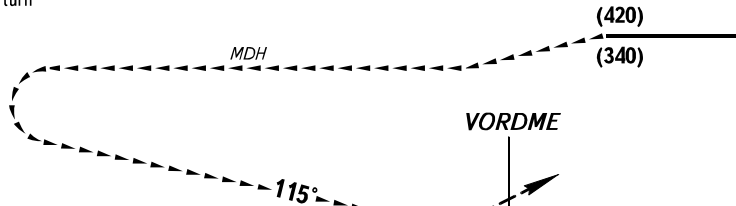

VISUAL
APPROACH
CHART - ICAO

APPROACH	119.3
KRUG	120.7
START	128.0

MINERALNYYE VODY, RUSSIA
MINERALNYYE VODY
CIRCLING RWY 12

MISSED APPROACH

Climb on track 115° to D9.0 MNW, then turn LEFT to intercept R331° MNW climbing to (600), then by ATS unit instruction.

OCA/H		A	B	C	D
Visual Manoeuvring (Circling) Area		786(470)	786(470)	836(520)	836(520)
ACFT CAT		A	B	C	D
MET conditions	MDH, m	160	170	220	270
	Cloud base, m	470	470	520	520
	Visibility, m	5000	5000	5000	5000