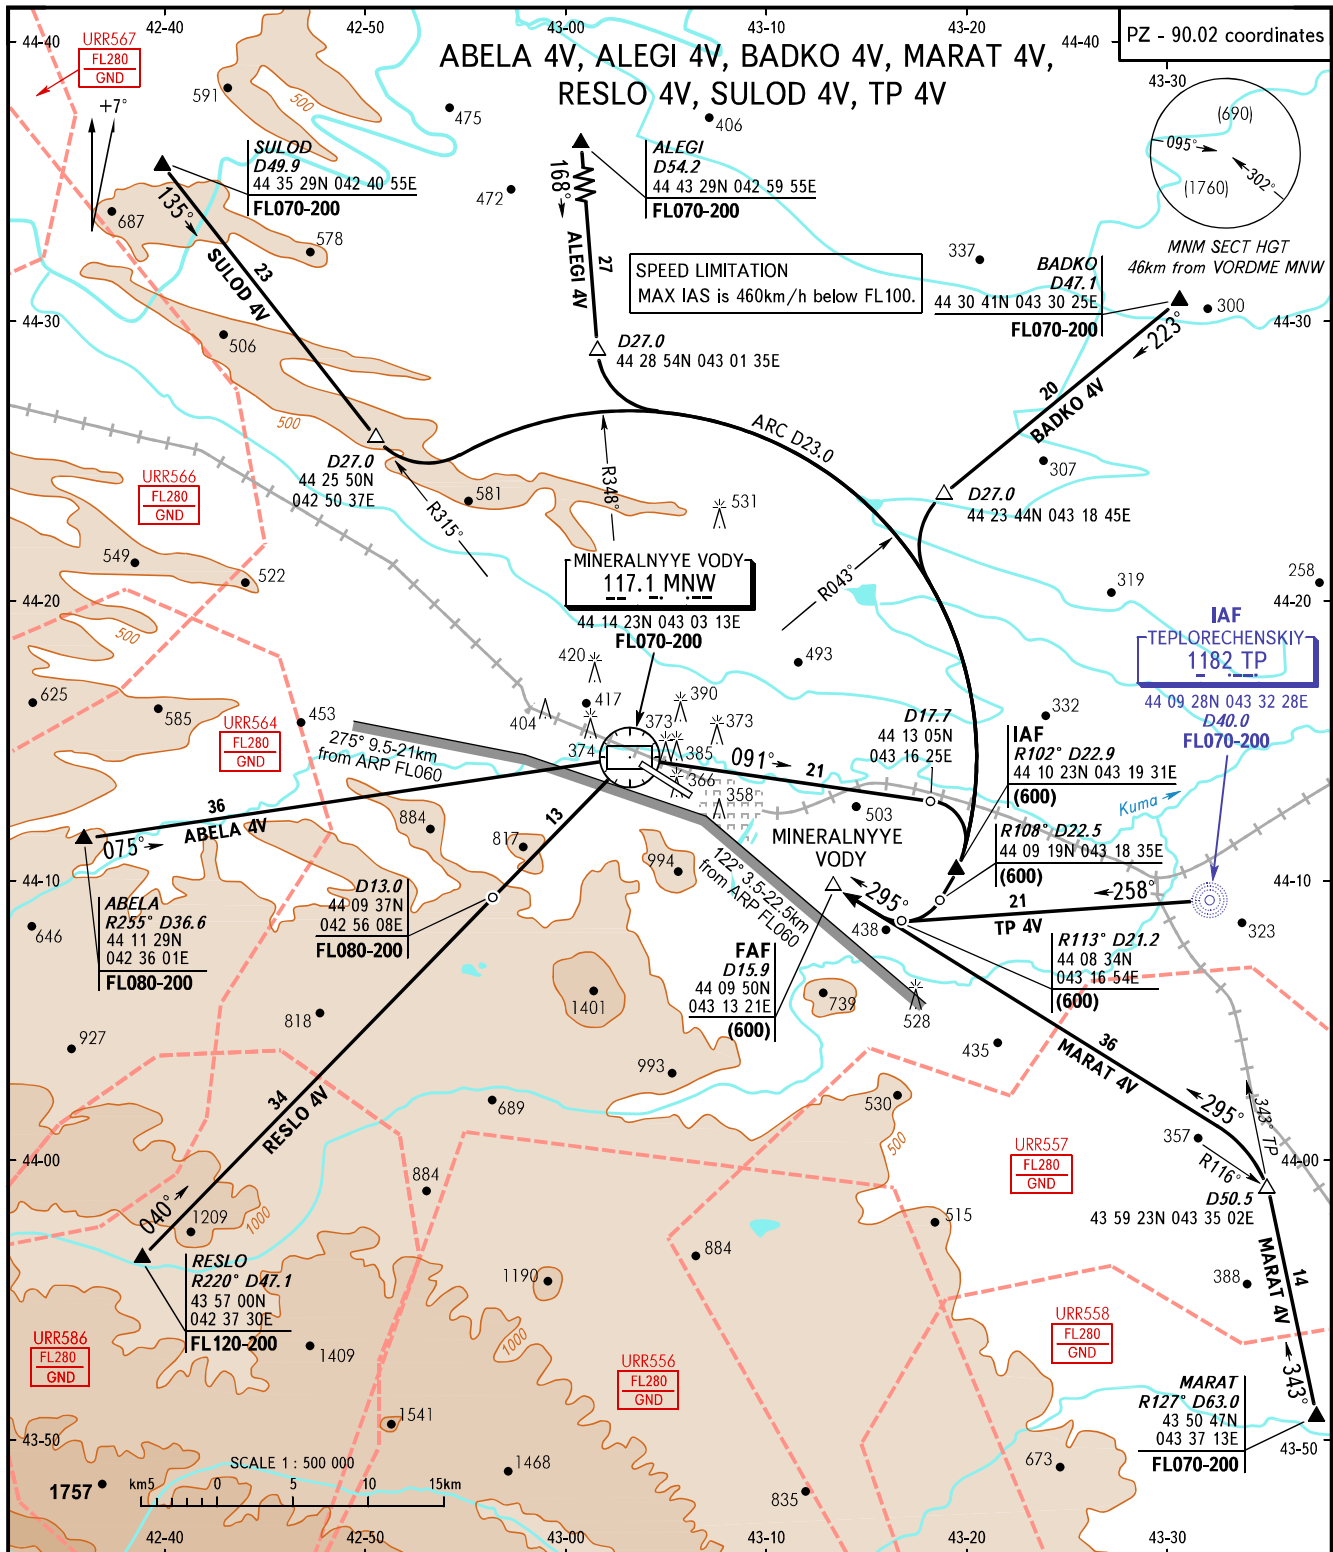

STANDARD ARRIVAL CHART
INSTRUMENT (STAR) - ICAO

TRANSITION
LEVEL : **1**

MINERALNYYE VODY, RUSSIA

MINERALNYYE VODY

VORDME RWY 30

APPROACH	119.3
KRUG	120.7
START	128.0

1 TRANSITION LEVEL:
 - FL060 when atmospheric pressure is 704mm mercury column or above;
 - FL070 when atmospheric pressure is less than 704mm mercury column.

BEARINGS AND TRACKS ARE MAGNETIC
 ALTITUDES, HEIGHTS AND ELEVATIONS ARE IN METRES
 DISTANCES ARE IN KILOMETRES