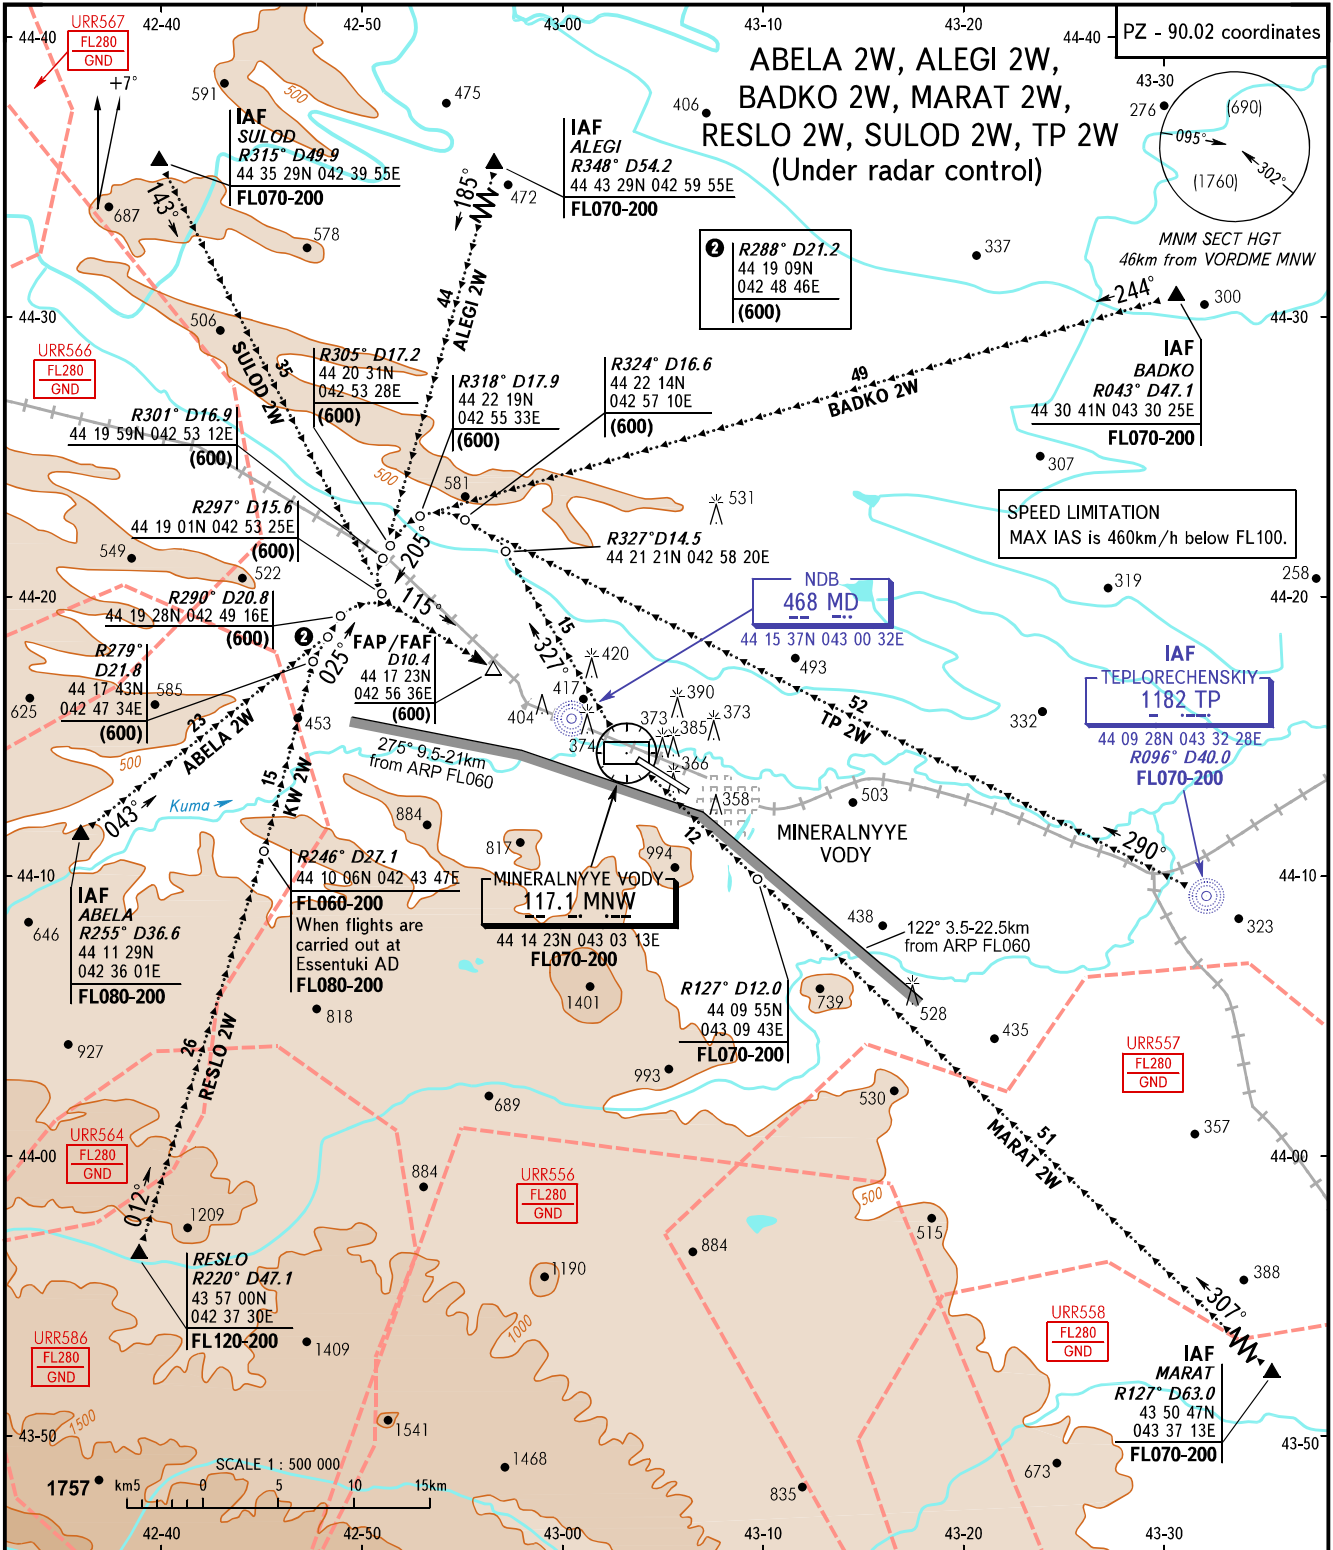

STANDARD ARRIVAL CHART  
INSTRUMENT (STAR) - ICAO

TRANSITION  
LEVEL: **1**

MINERALNYYE VODY, RUSSIA  
MINERALNYYE VODY  
RWY 12

APPROACH	119.3
KRUG	120.7

- 1** TRANSITION LEVEL:
- FL060 when atmospheric pressure is 704mm mercury column or above;
  - FL070 when atmospheric pressure is less than 704mm mercury column.

BEARINGS AND TRACKS ARE MAGNETIC  
ALTITUDES, HEIGHTS AND ELEVATIONS ARE IN METRES  
DISTANCES ARE IN KILOMETRES

CHANGE: FL