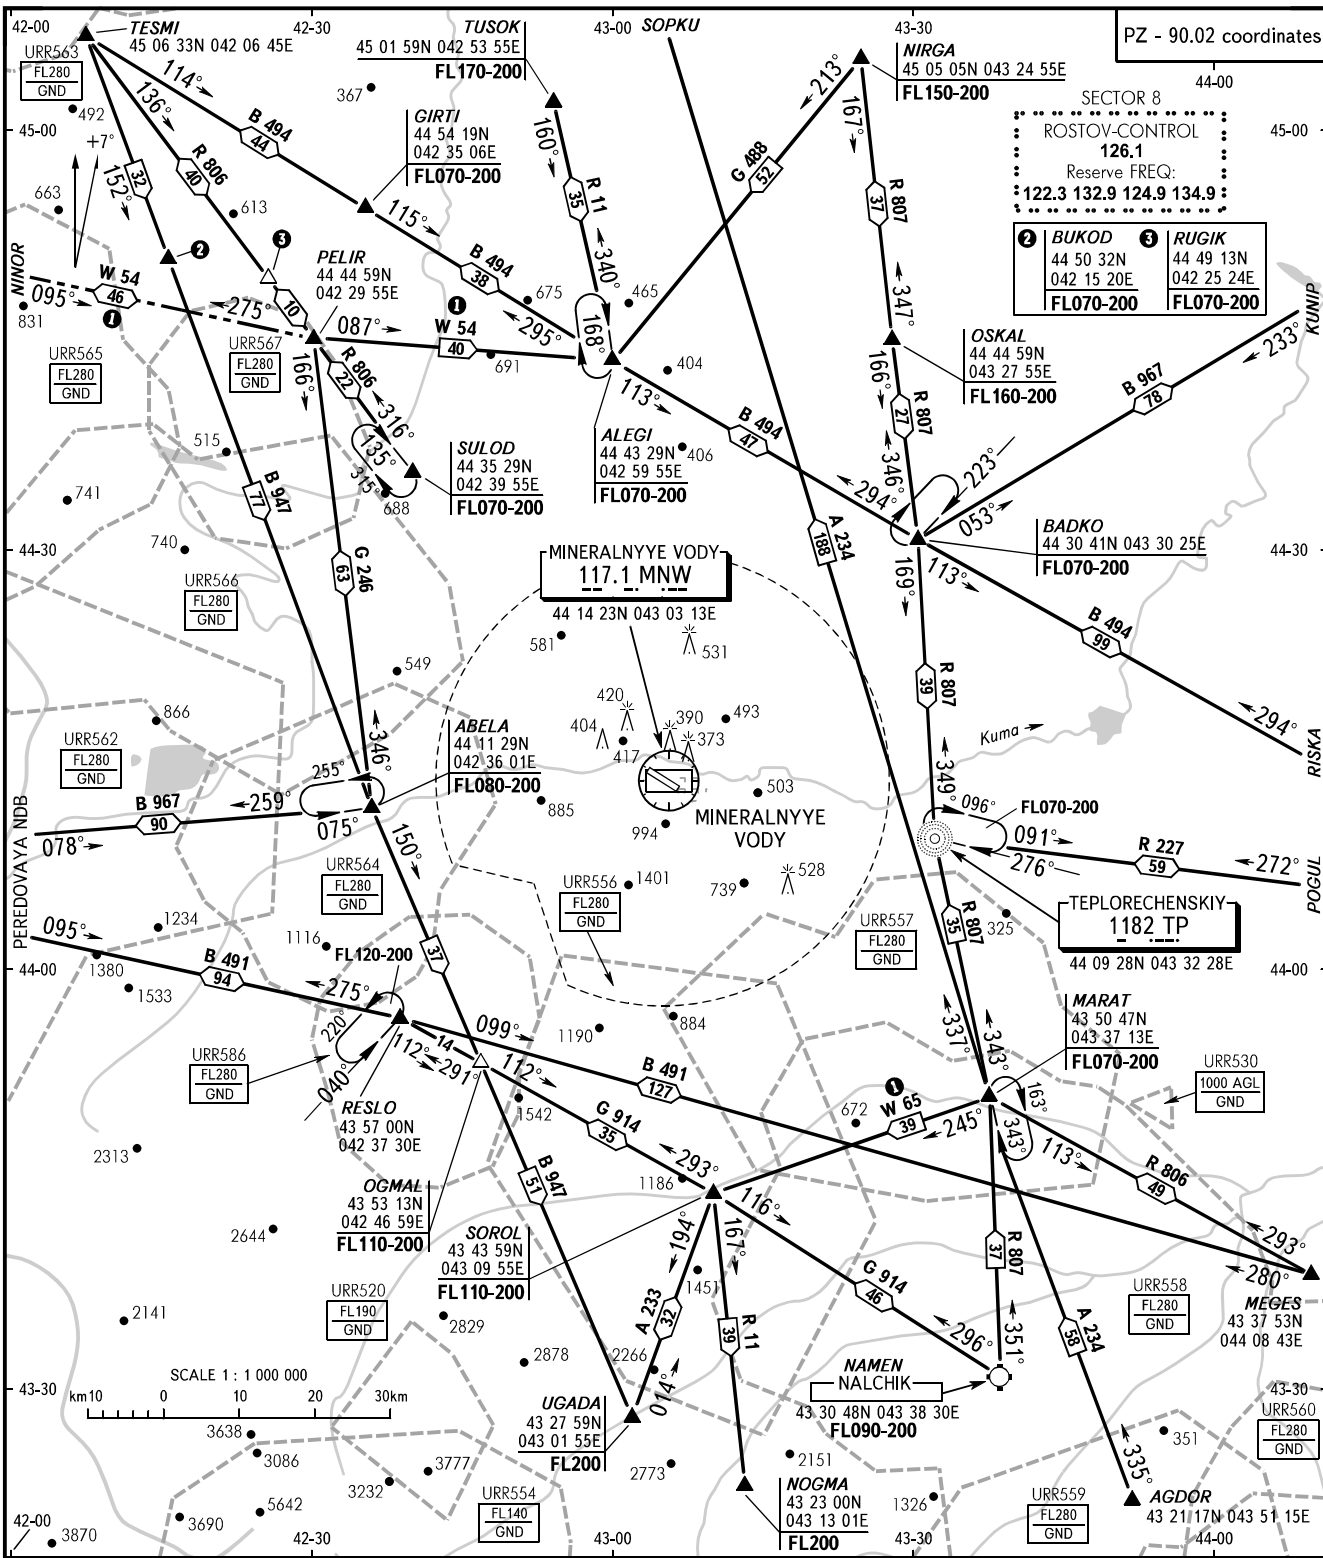

AREA CHART - ICAO

ARRIVAL, DEPARTURE
AND TRANSIT ROUTES

MINERALNYE VODY, RUSSIA

MINERALNYE VODY

MINERALNYE VODY APPROACH 119.3
KRUG 120.7
ATIS 127.4 RUS
125.25 ENG

① Only for Russian users of airspace.

NOTE
CTA see AD 2.1 URMM-6.

BEARINGS AND TRACKS ARE MAGNETIC
ALTITUDES, HEIGHTS AND ELEVATIONS ARE IN METRES
DISTANCES ARE IN KILOMETRES

CHANGE: OBST