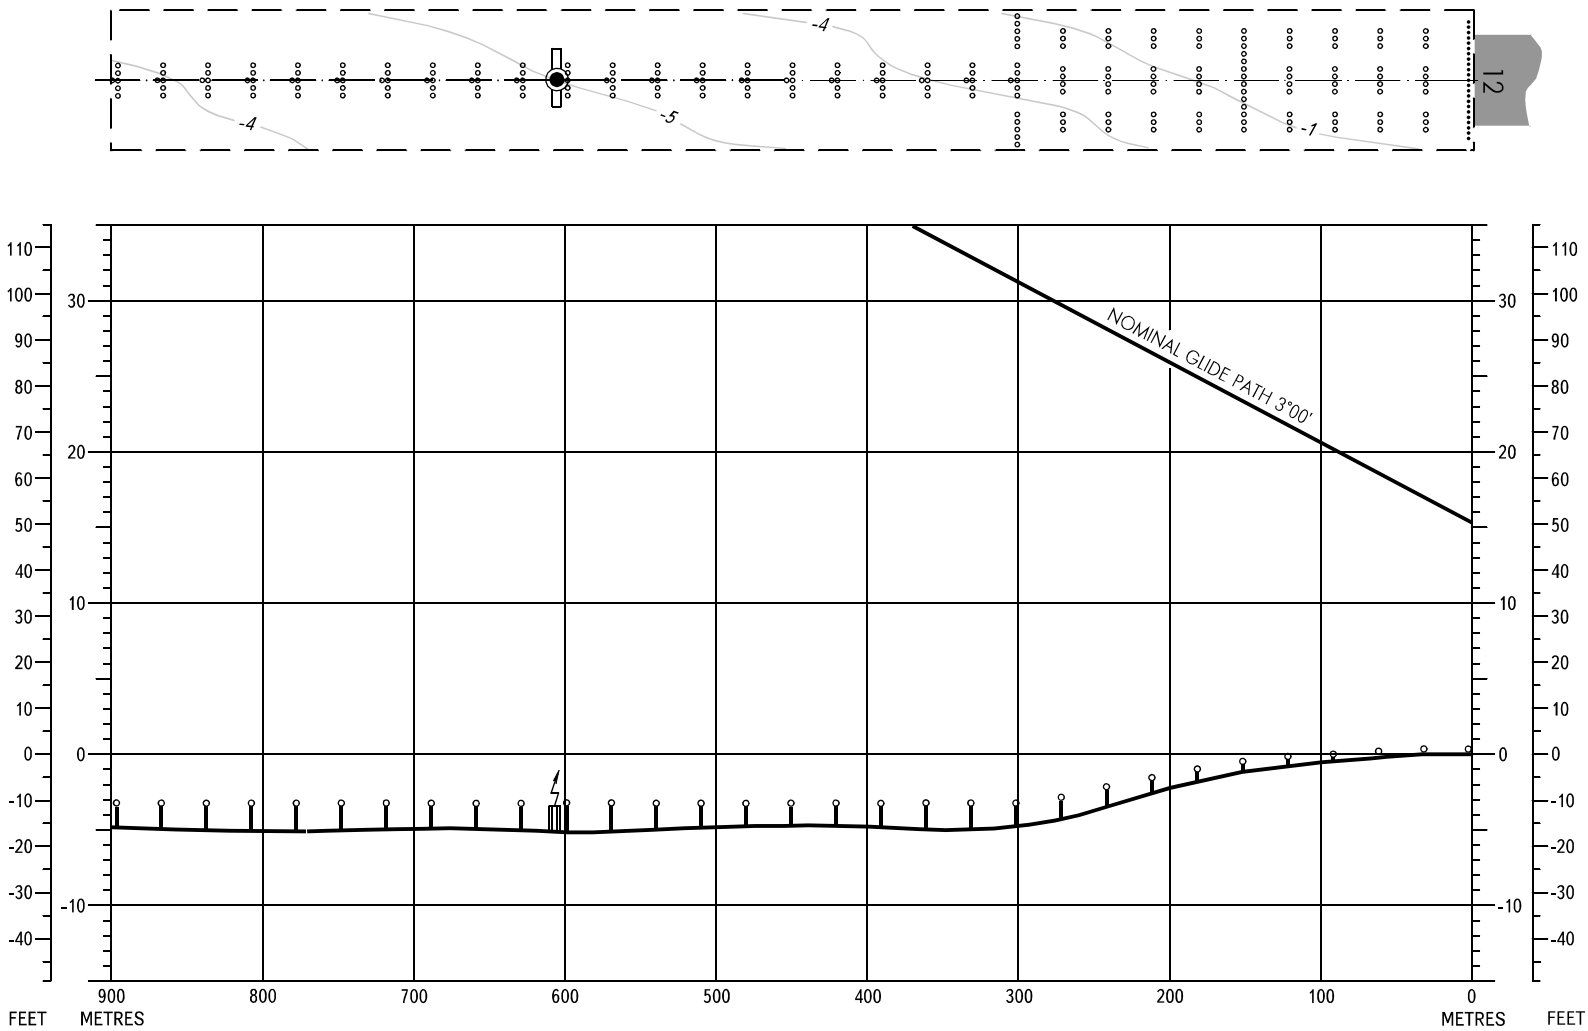

PRECISION APPROACH  
TERRAIN CHART - ICAO

DISTANCES AND HEIGHTS IN METRES

MINERALNYYE VODY, RUSSIA  
MINERALNYYE VODY  
RWY 12

LEGEND	
ANTENNA	
CONTOUR	
CENTRE LINE	
APPROACH LIGHTS	

HORIZONTAL SCALE 1 : 5 000  
VERTICAL SCALE 1 : 500