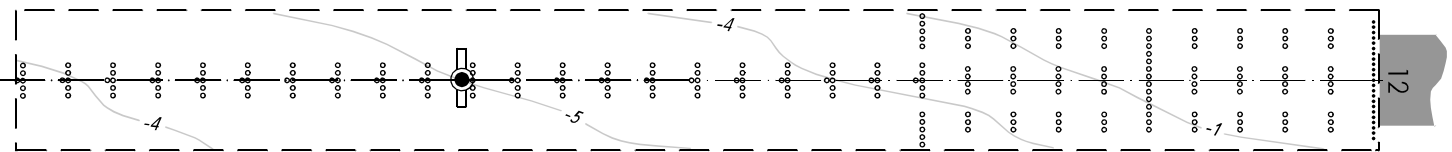

PRECISION APPROACH  
TERRAIN CHART - ICAO

DISTANCES AND HEIGHTS IN METRES

MINERALNYYE VODY, RUSSIA  
MINERALNYYE VODY  
RWY 12

LEGEND	
ANTENNA	
CONTOUR	
CENTRE LINE	
APPROACH LIGHTS	

HORIZONTAL SCALE 1 : 5 000  
VERTICAL SCALE 1 : 500