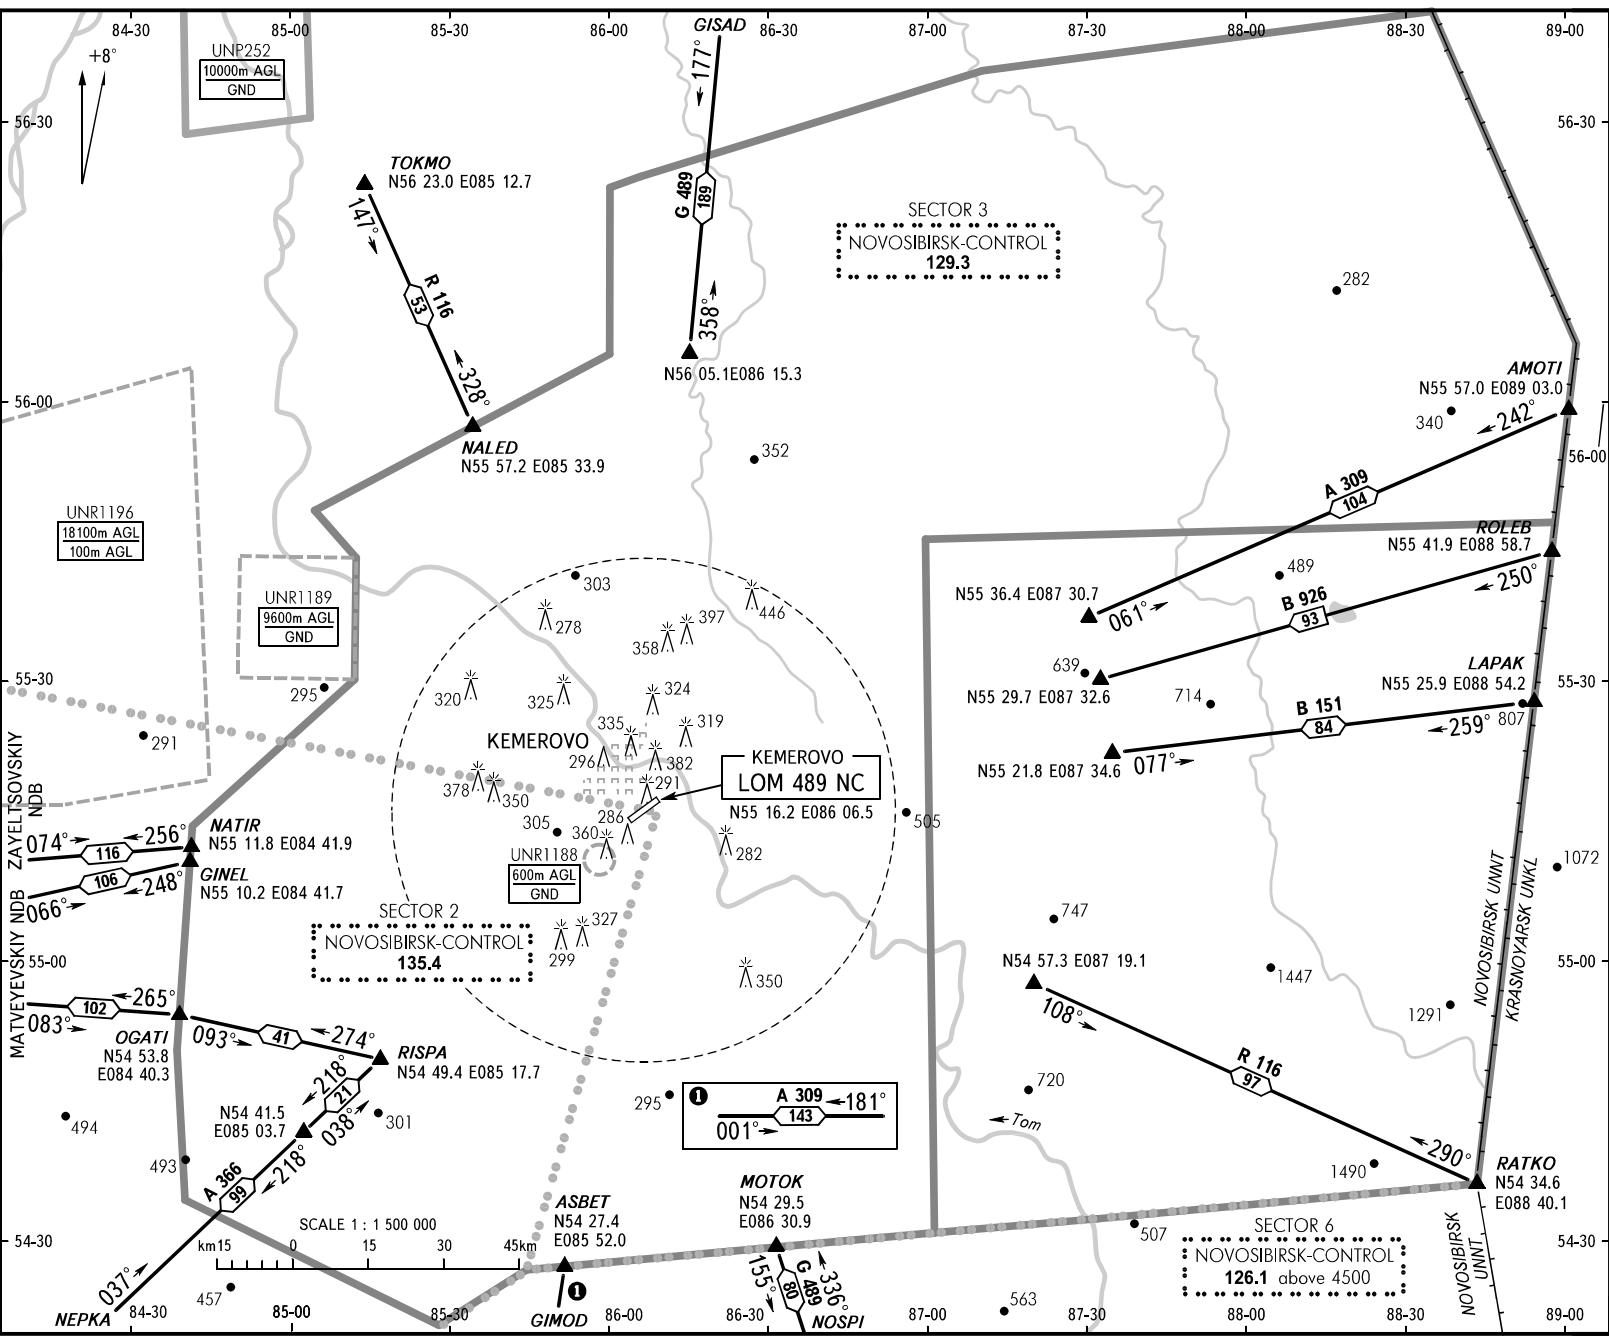

AREA CHART - ICAO

ARRIVAL, DEPARTURE
AND TRANSIT ROUTES

KEMEROVO, RUSSIA

KEMEROVO

APPROACH FL150 or below 125.5

SCALE 1 : 1 500 000

+8°