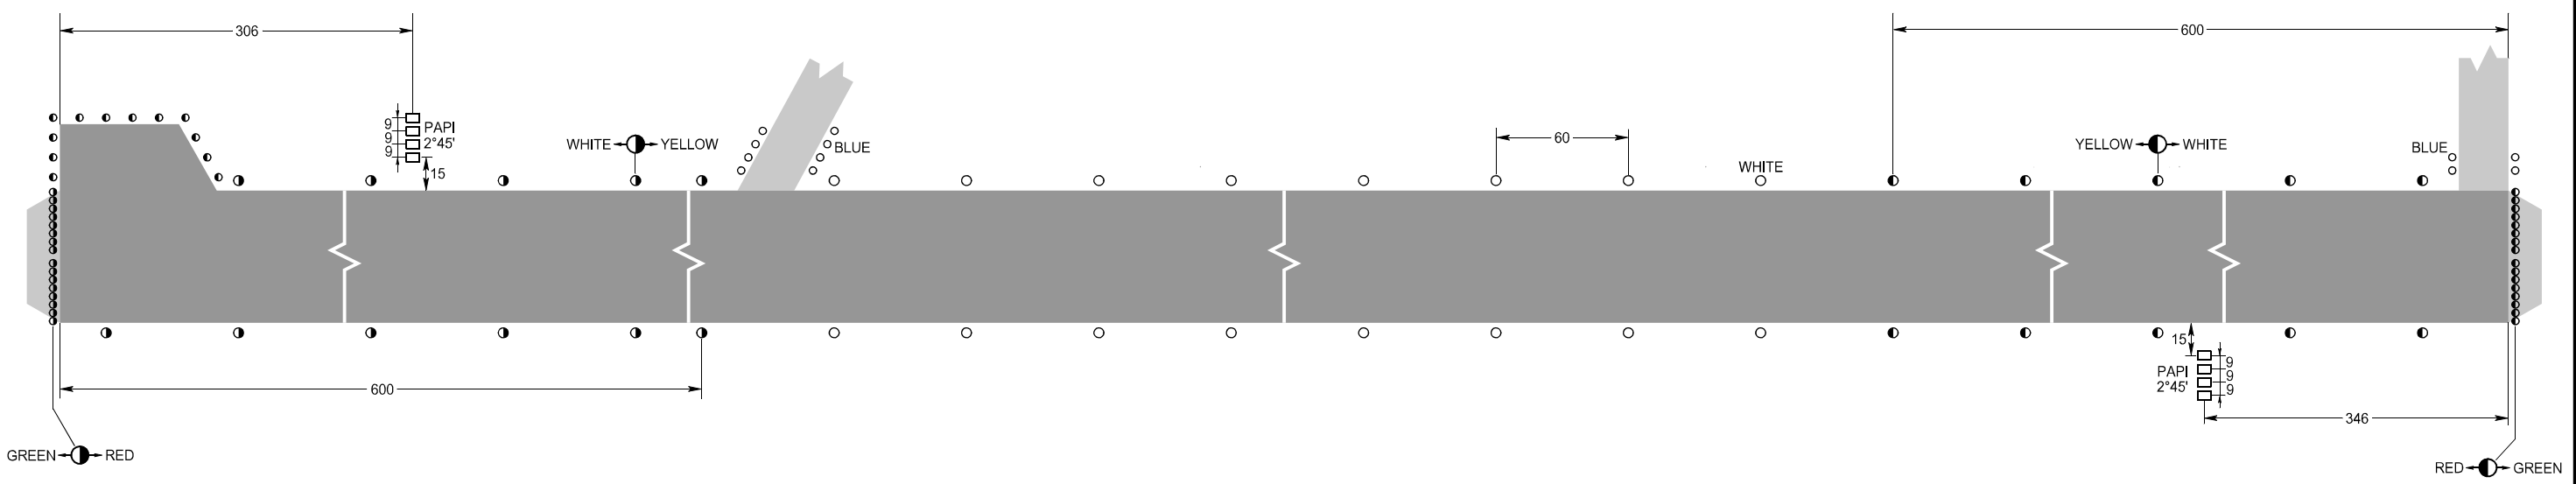

MARKING AIDS RWY 05 / 23 AND EXIT TWY

LIGHTING AIDS RWY 05 / 23 AND EXIT TWY

AERODROME LIGHTING

Runway: Edge-white last 600m yellow HIRL
Threshold: Green

ELEVATIONS AND
DIMENSIONS IN METRES
BEARINGS ARE MAGNETIC