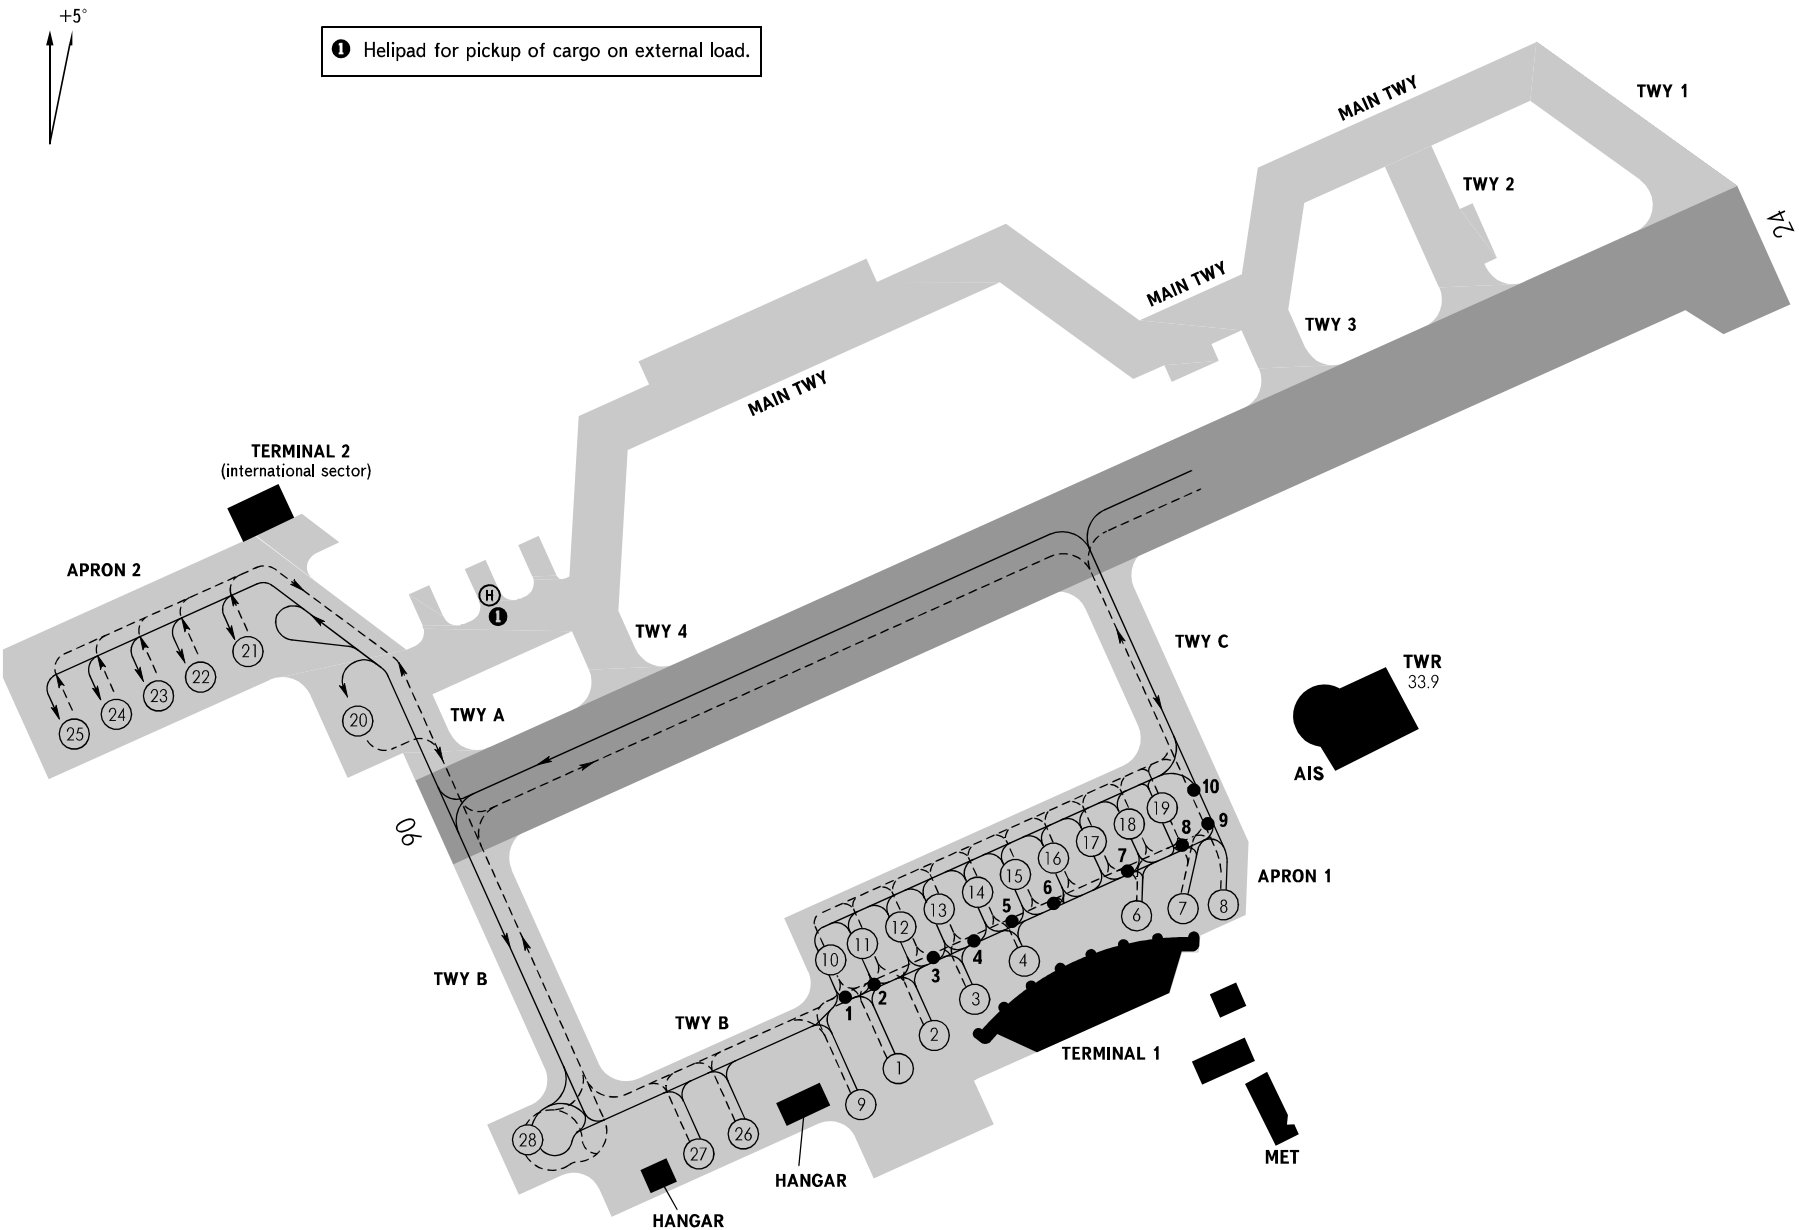

AERODROME GROUND MOVEMENT
AND AIRCRAFT PARKING CHART - ICAO

TOWER 127.200

KALININGRAD, RUSSIA

KHRABROVO

① Helipad for pickup of cargo on external load.

+5°

Not to scale