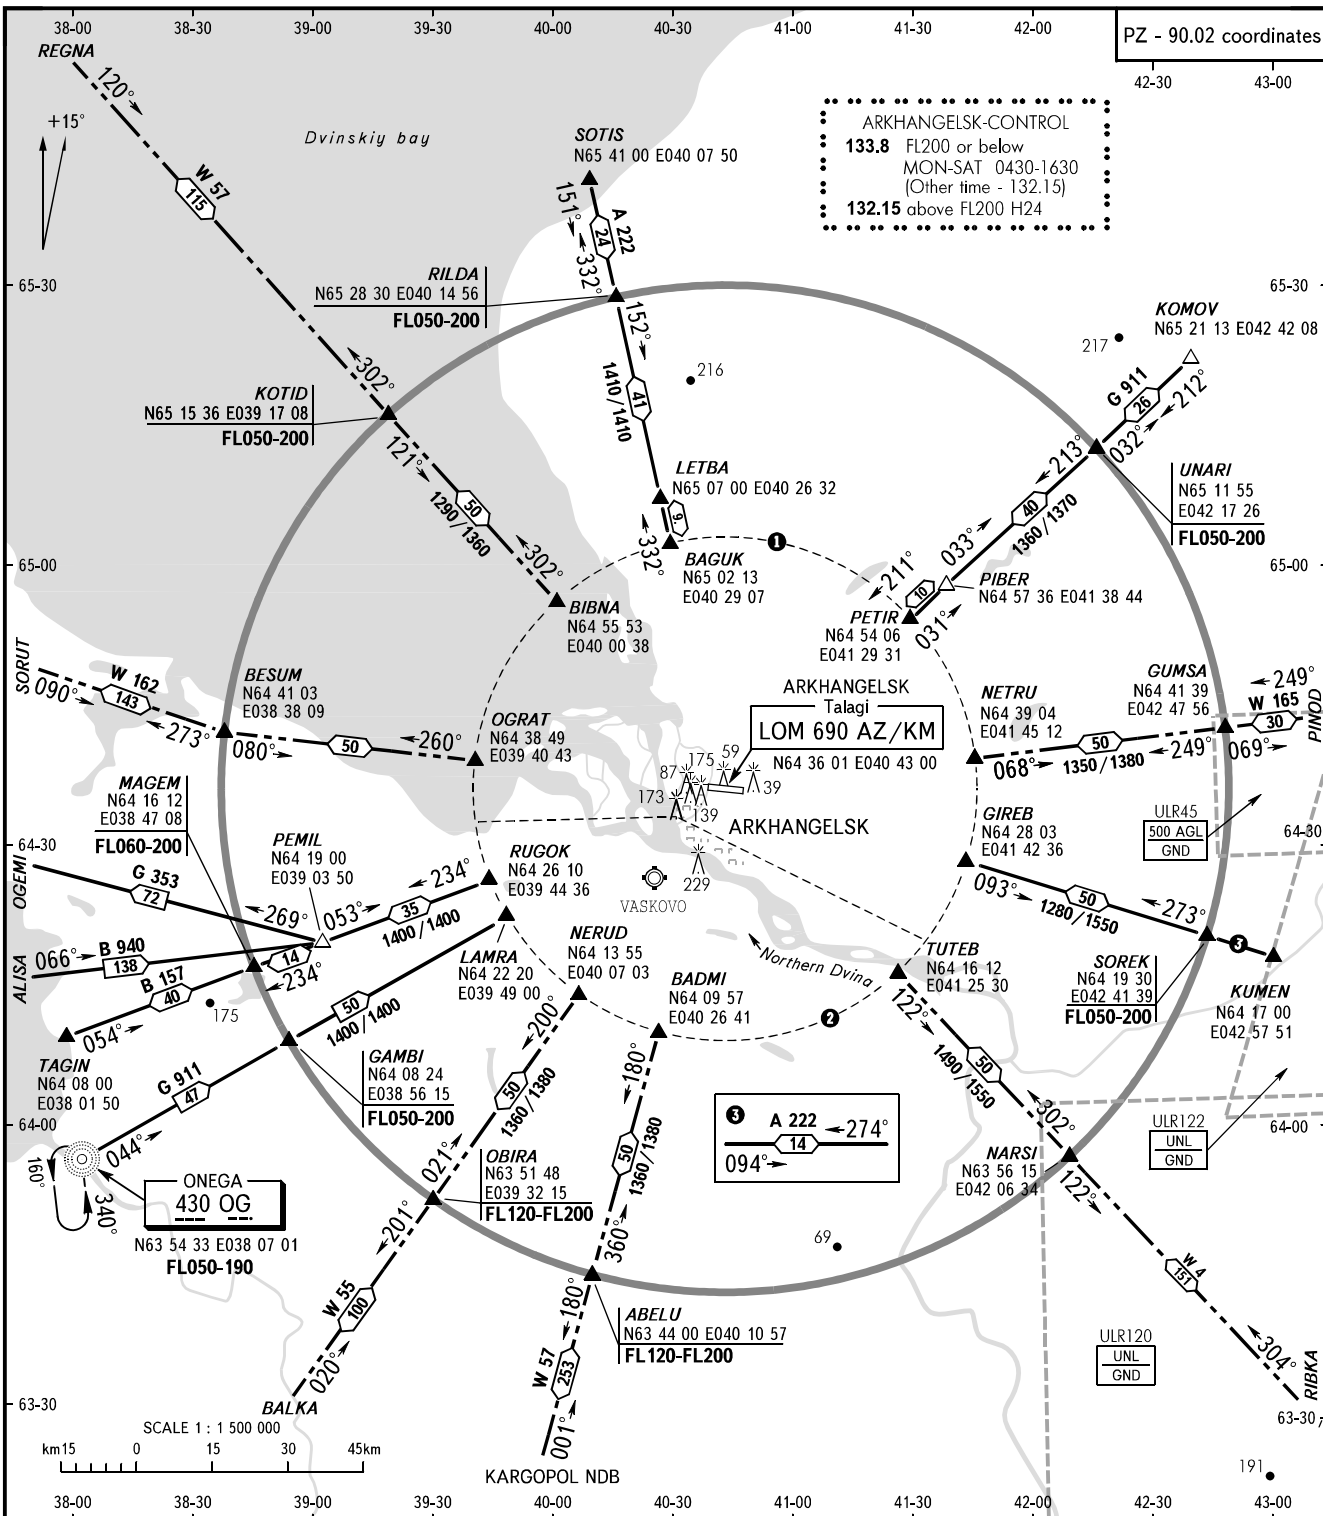

AREA CHART - ICAO

ARRIVAL, DEPARTURE
AND TRANSIT ROUTES

ARKHANGELSK, RUSSIA

TALAGI

CHANGE: CRP GIREB N64 28 03 E041 42 36