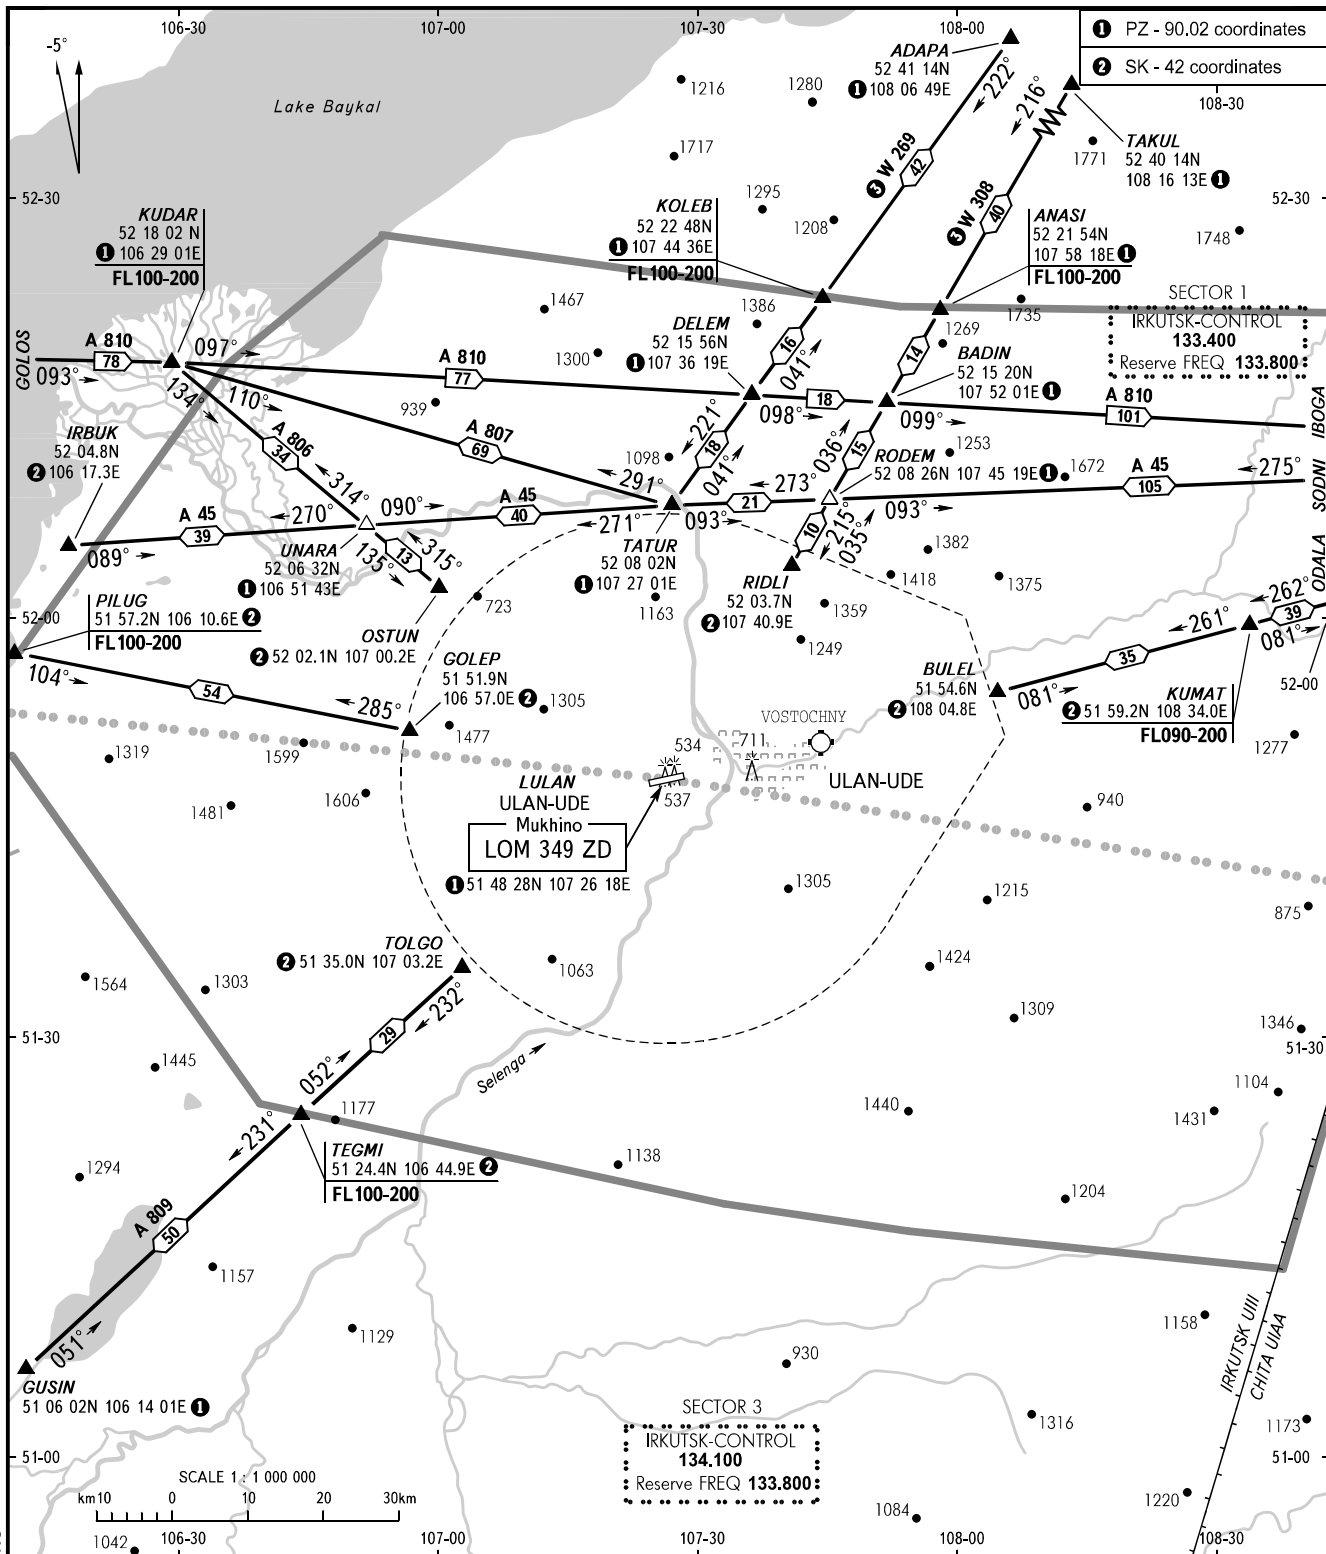

AREA CHART - ICAO

ARRIVAL, DEPARTURE
AND TRANSIT ROUTES

ULAN-UDE, RUSSIA
MUKHINO

APPROACH **129.300**
 ATIS **126.600**

WARNING
 The upper vertical limit of ULAN-UDE/Mukhino CTA is FL200.
 ③ Only for Russian users of airspace.

BEARINGS AND TRACKS ARE MAGNETIC
 ALTITUDES, HEIGHTS AND ELEVATIONS ARE IN METRES
 DISTANCES ARE IN KILOMETRES

CHANGE: ROUTE W 269, W 308, BRG