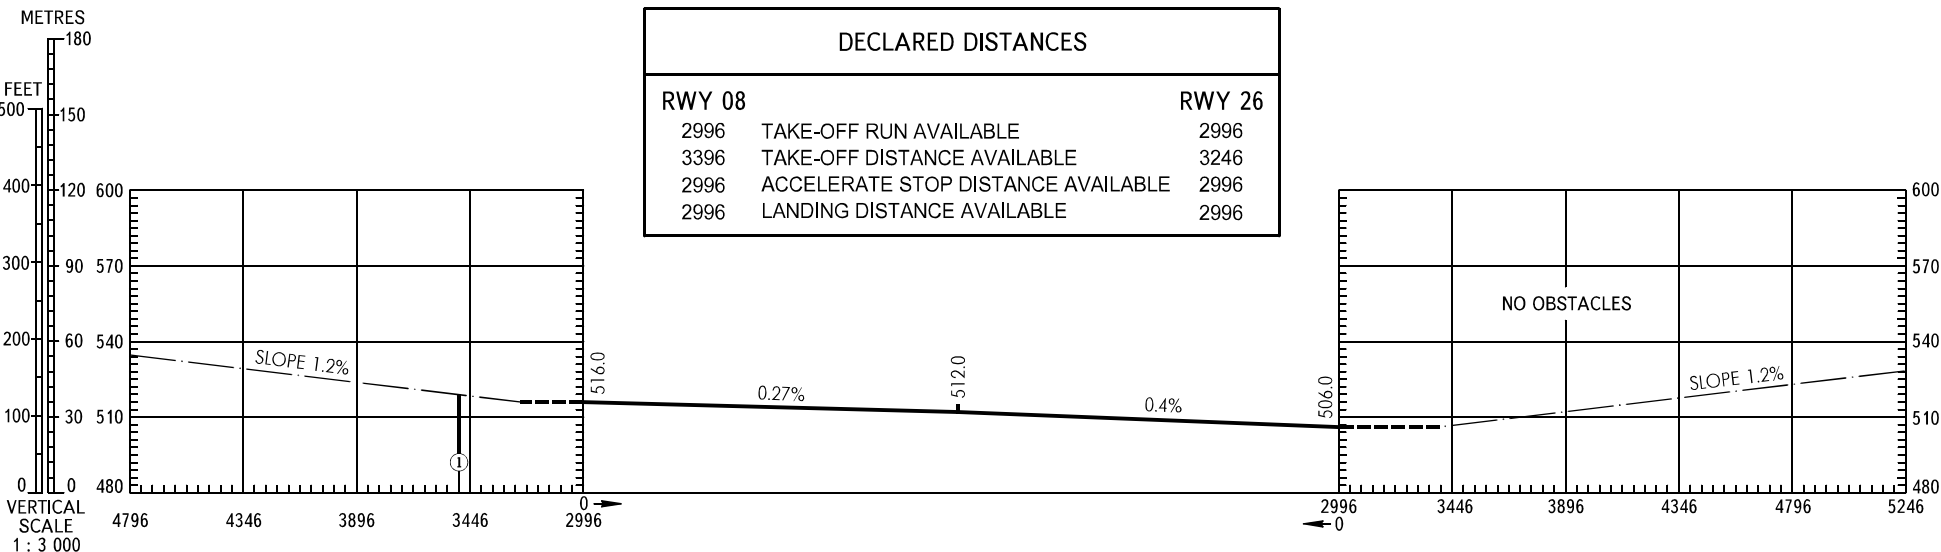

# AERODROME OBSTACLE CHART - ICAO

TYPE **A** (OPERATING LIMITATIONS)

DIMENSIONS AND ELEVATIONS IN METRES

**ULAN-UDE, RUSSIA**  
**MUKHINO**  
**RWY 08/26**

MAGNETIC VARIATION 5°W 1986

VERTICAL SCALE 1 : 3 000

**LEGEND**

IDENTIFICATION NUMBER	①
POLE, TOWER, SPIRE, ANTENNA, ETC	●