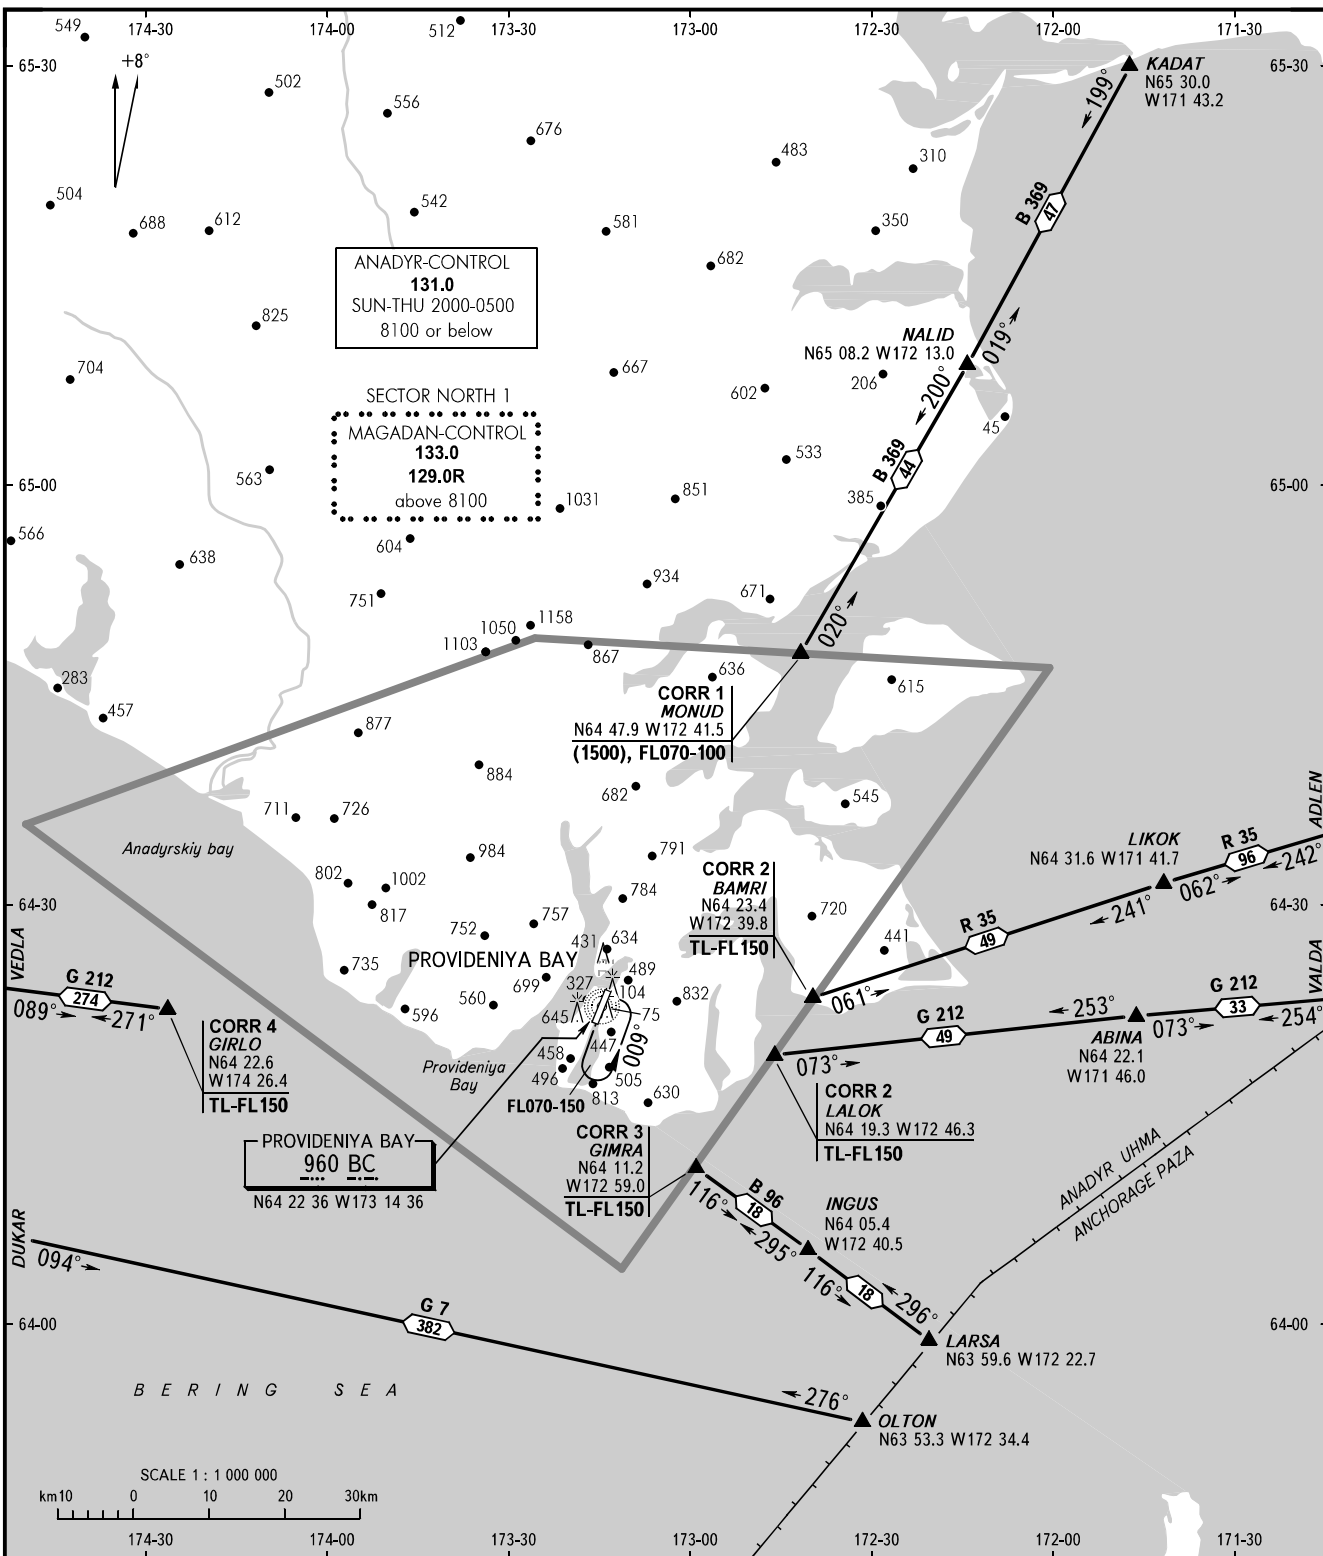

AREA CHART - ICAO

ARRIVAL, DEPARTURE  
AND TRANSIT ROUTES

PROVIDENIYA BAY, RUSSIA

TMA PROVIDENIYA BAY

PROVIDENIYA BAY TOWER 119.3  
Air traffic service of ATS routes  
at FL 6100m or below.  
Services as controller-informant  
for ATS routes above FL 6100m.

BEARINGS AND TRACKS ARE MAGNETIC  
ALTITUDES, HEIGHTS AND ELEVATIONS ARE IN METRES  
DISTANCES ARE IN KILOMETRES

CHANGE: FL, COORD