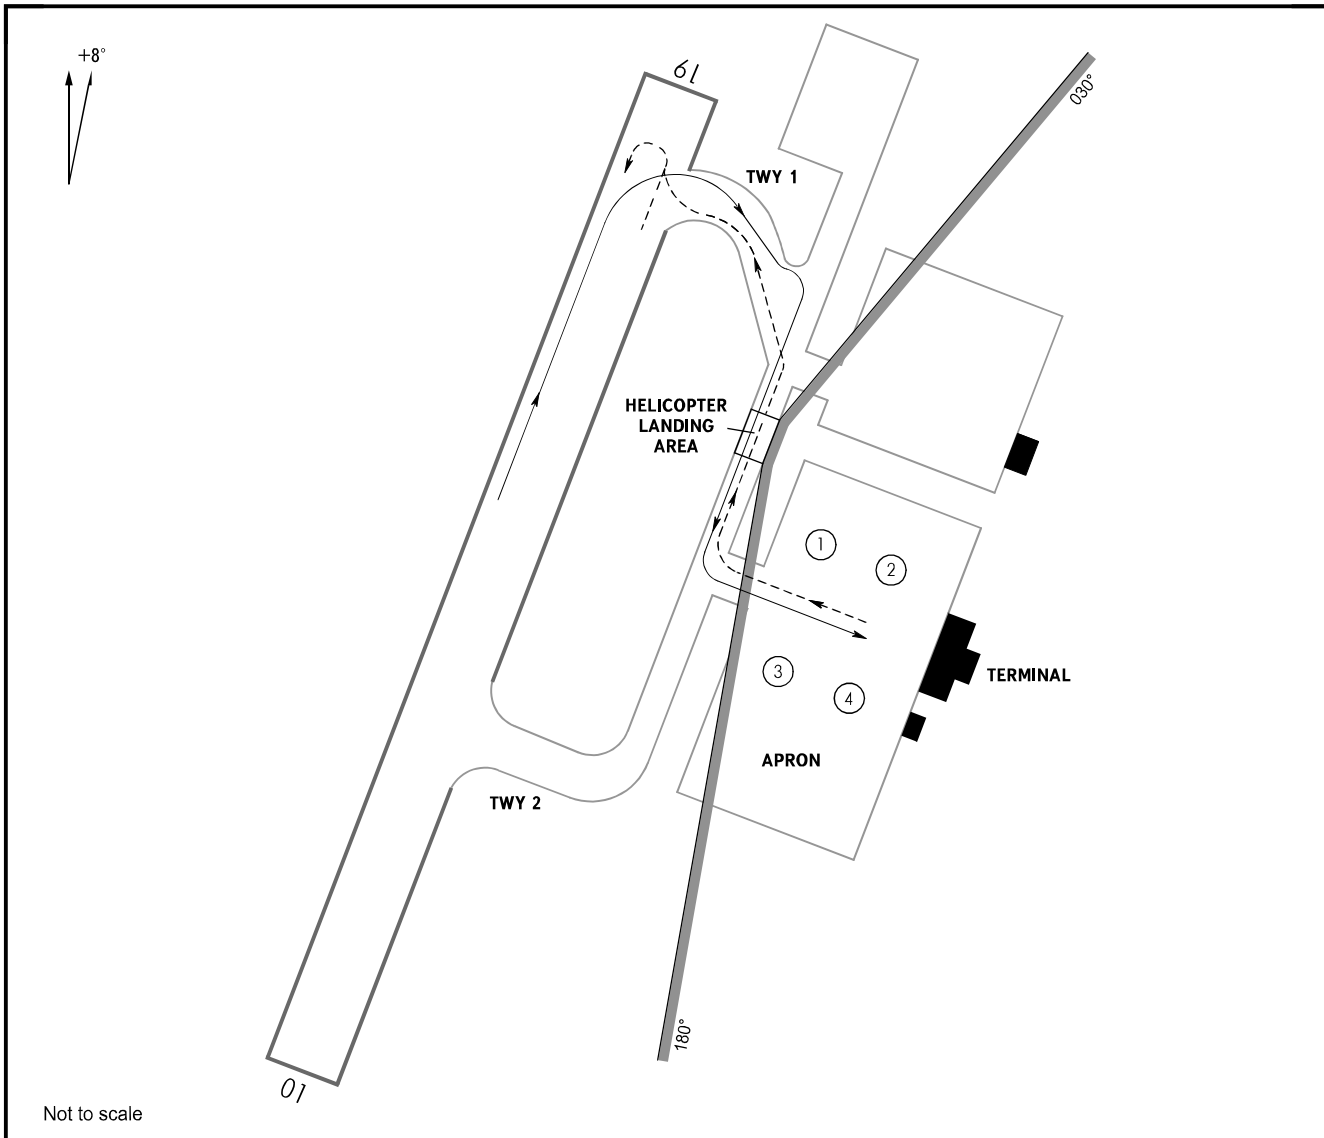

AERODROME GROUND MOVEMENT
AND AIRCRAFT PARKING CHART - ICAO

PROVIDENIYA BAY
TOWER 119.3

PROVIDENIYA BAY, RUSSIA

PROVIDENIYA BAY

TAXIWAYS:

Width: 1, 2 - 18m
Surface: 1, 2 - Grass
Strength: 1 - AUW 60 tons

WARNING

TWY 2 is closed.

STANDS:

1, 2 - Yak-40, An-24, An-30, L-410,
An-12, An-26, An-74
3, 4 - An-2, An-3, An-28, HEL - Mi-8, Mi-26

STAND NR	LATITUDE	LONGITUDE
1	N64 23 02	W173 14 10
2	N64 23 01	W173 14 06
3	N64 23 04	W173 14 07
4	N64 23 04	W173 14 04

CHANGE: Stands COORD