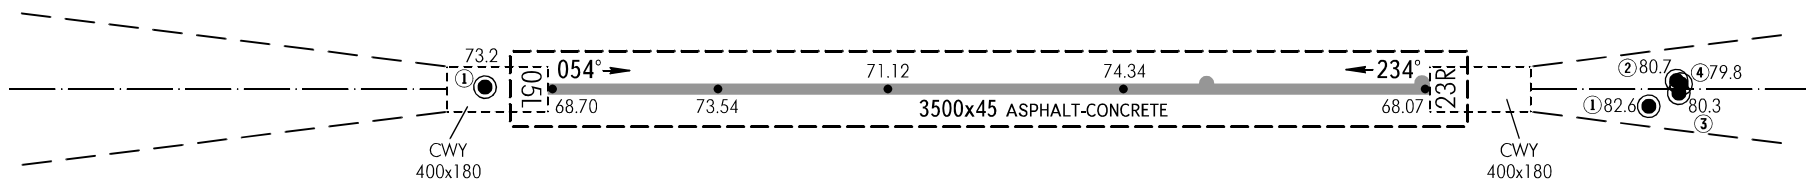

# AERODROME OBSTACLE CHART - ICAO

TYPE **A** (OPERATING LIMITATIONS)

DIMENSIONS AND ELEVATIONS IN METRES

**KHABAROVSK, RUSSIA**  
**NOVY RWY 05L/23R**

MAGNETIC VARIATION 12°00' W

DECLARED DISTANCES		
RWY 05L		RWY 23R
3500	TAKE-OFF RUN AVAILABLE	3500
3900	TAKE-OFF DISTANCE AVAILABLE	3900
3500	ACCELERATE STOP DISTANCE AVAILABLE	3500
3500	LANDING DISTANCE AVAILABLE	3500

LEGEND	
IDENTIFICATION	①
POLE, TOWER, SPIRE, ANTENNA, ETC	●