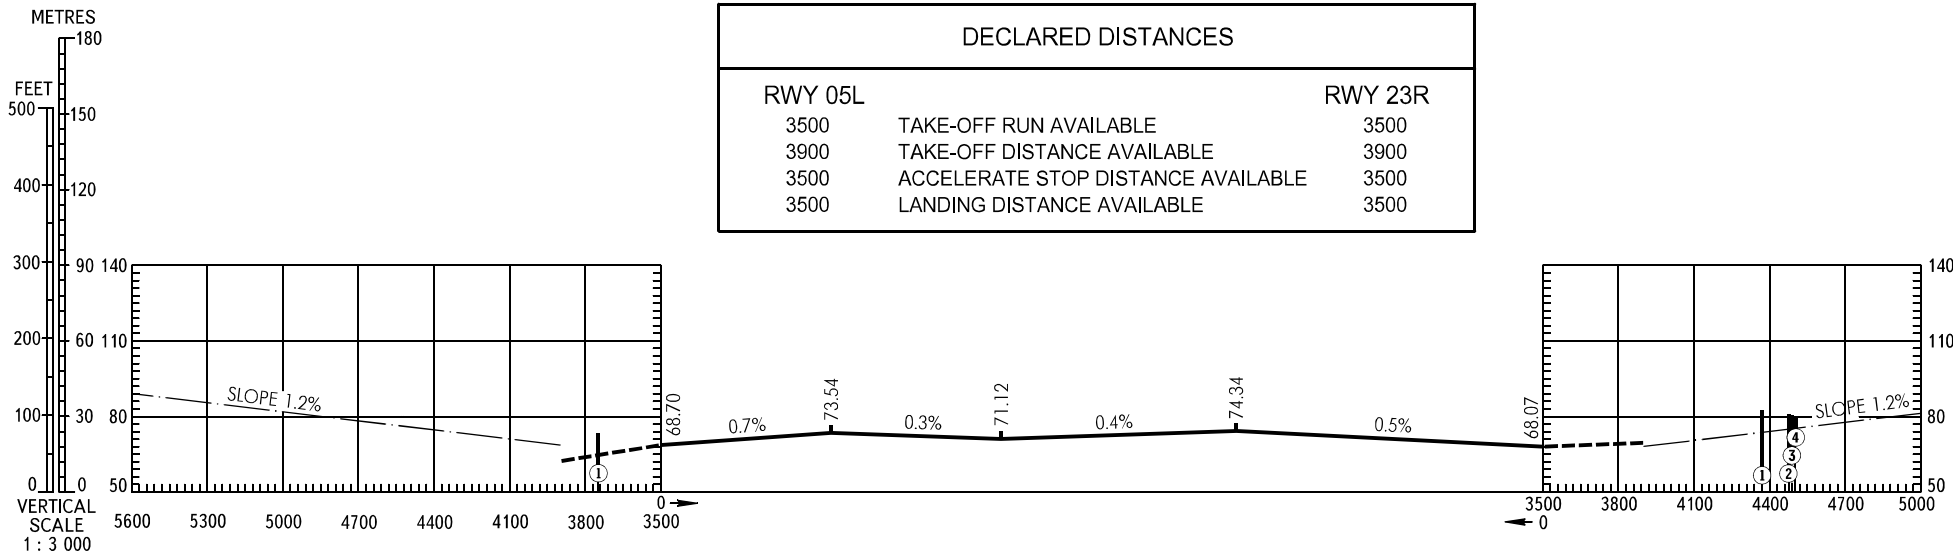

# AERODROME OBSTACLE CHART - ICAO

TYPE **A** (OPERATING LIMITATIONS)

DIMENSIONS AND ELEVATIONS IN METRES

**KHABAROVSK, RUSSIA**  
**NOVY RWY 05L/23R**

MAGNETIC VARIATION 12°00' W

DECLARED DISTANCES		
RWY 05L		RWY 23R
3500	TAKE-OFF RUN AVAILABLE	3500
3900	TAKE-OFF DISTANCE AVAILABLE	3900
3500	ACCELERATE STOP DISTANCE AVAILABLE	3500
3500	LANDING DISTANCE AVAILABLE	3500

LEGEND	
IDENTIFICATION	①
POLE, TOWER, SPIRE, ANTENNA, ETC	●