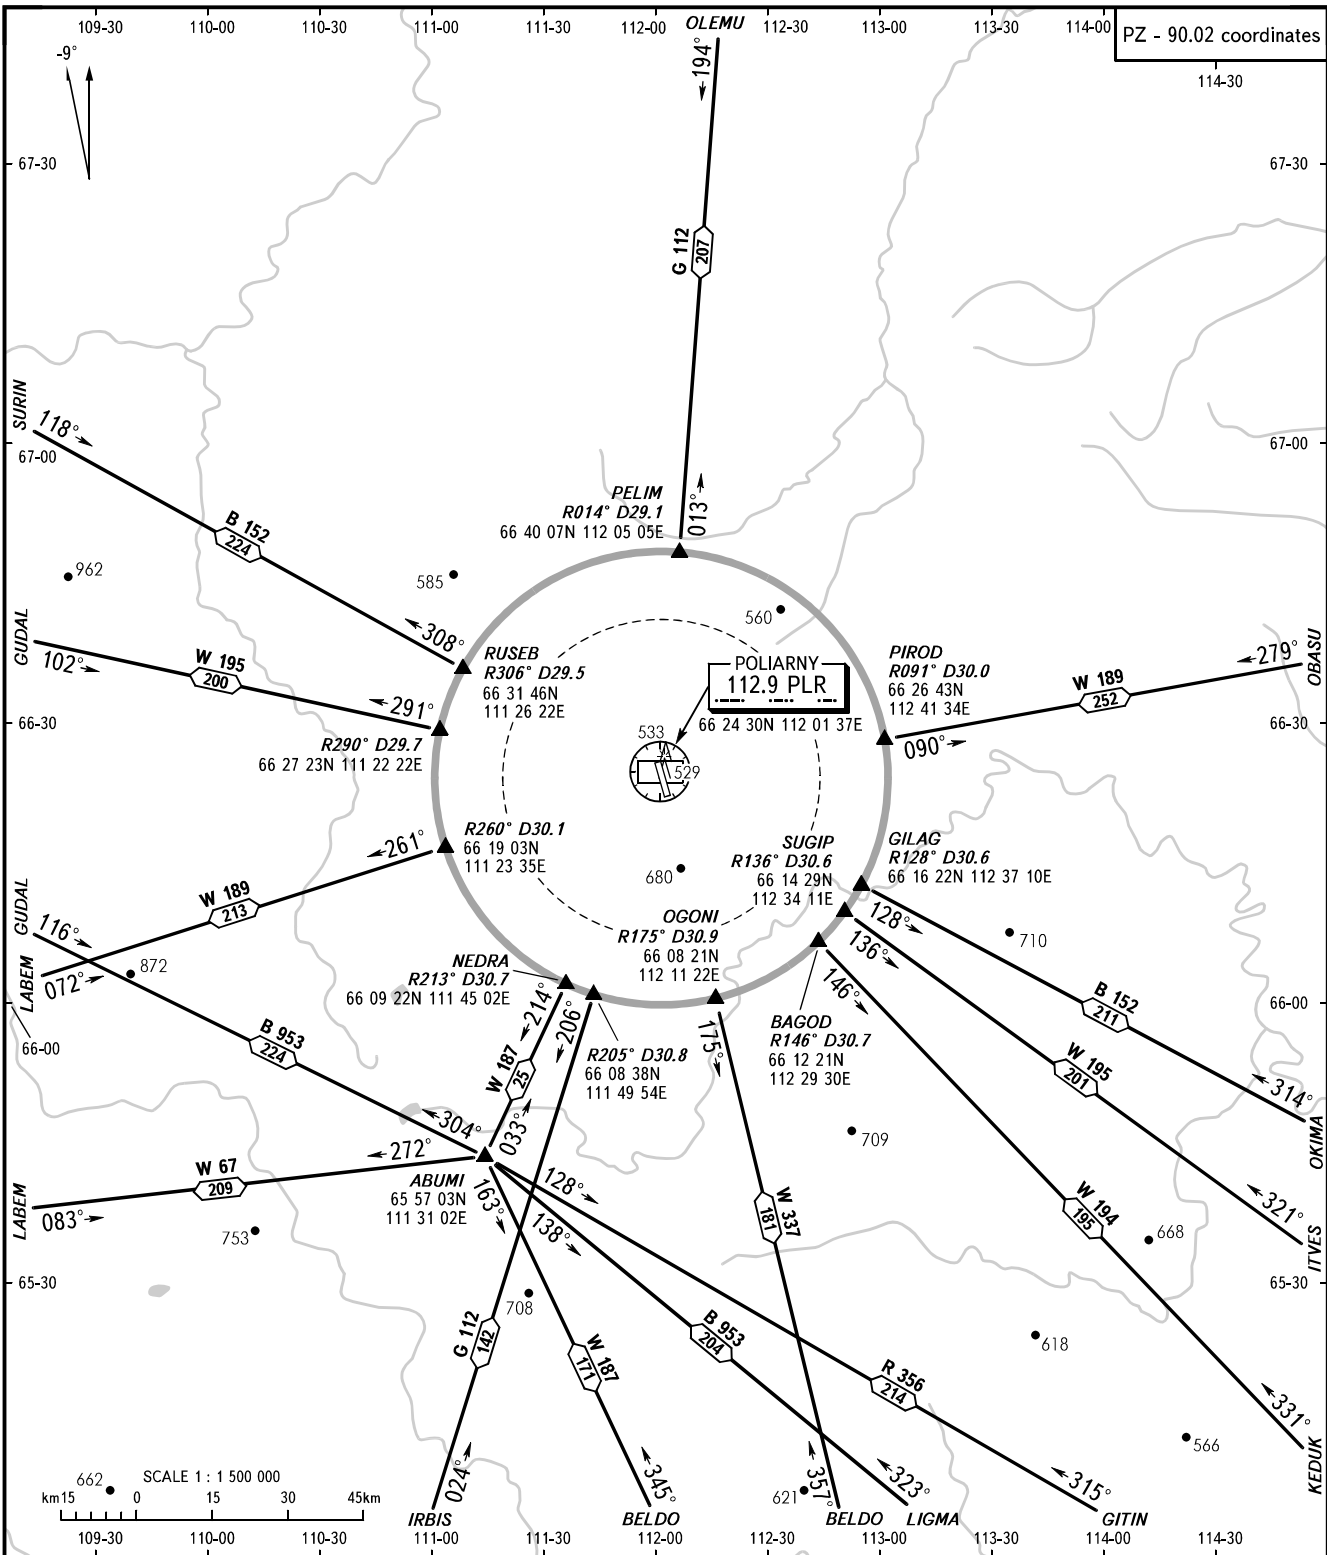

AREA CHART - ICAO

ARRIVAL, DEPARTURE
AND TRANSIT ROUTES

POLIARNY, RUSSIA

TMA POLIARNY

POLIARNY CONTROL (Additionally serves as
APPROACH, TOWER, START) **132.1**

BEARINGS AND TRACKS ARE MAGNETIC
ALTITUDES, HEIGHTS AND ELEVATIONS ARE IN METRES
DISTANCES ARE IN KILOMETRES

CHANGE: New chart