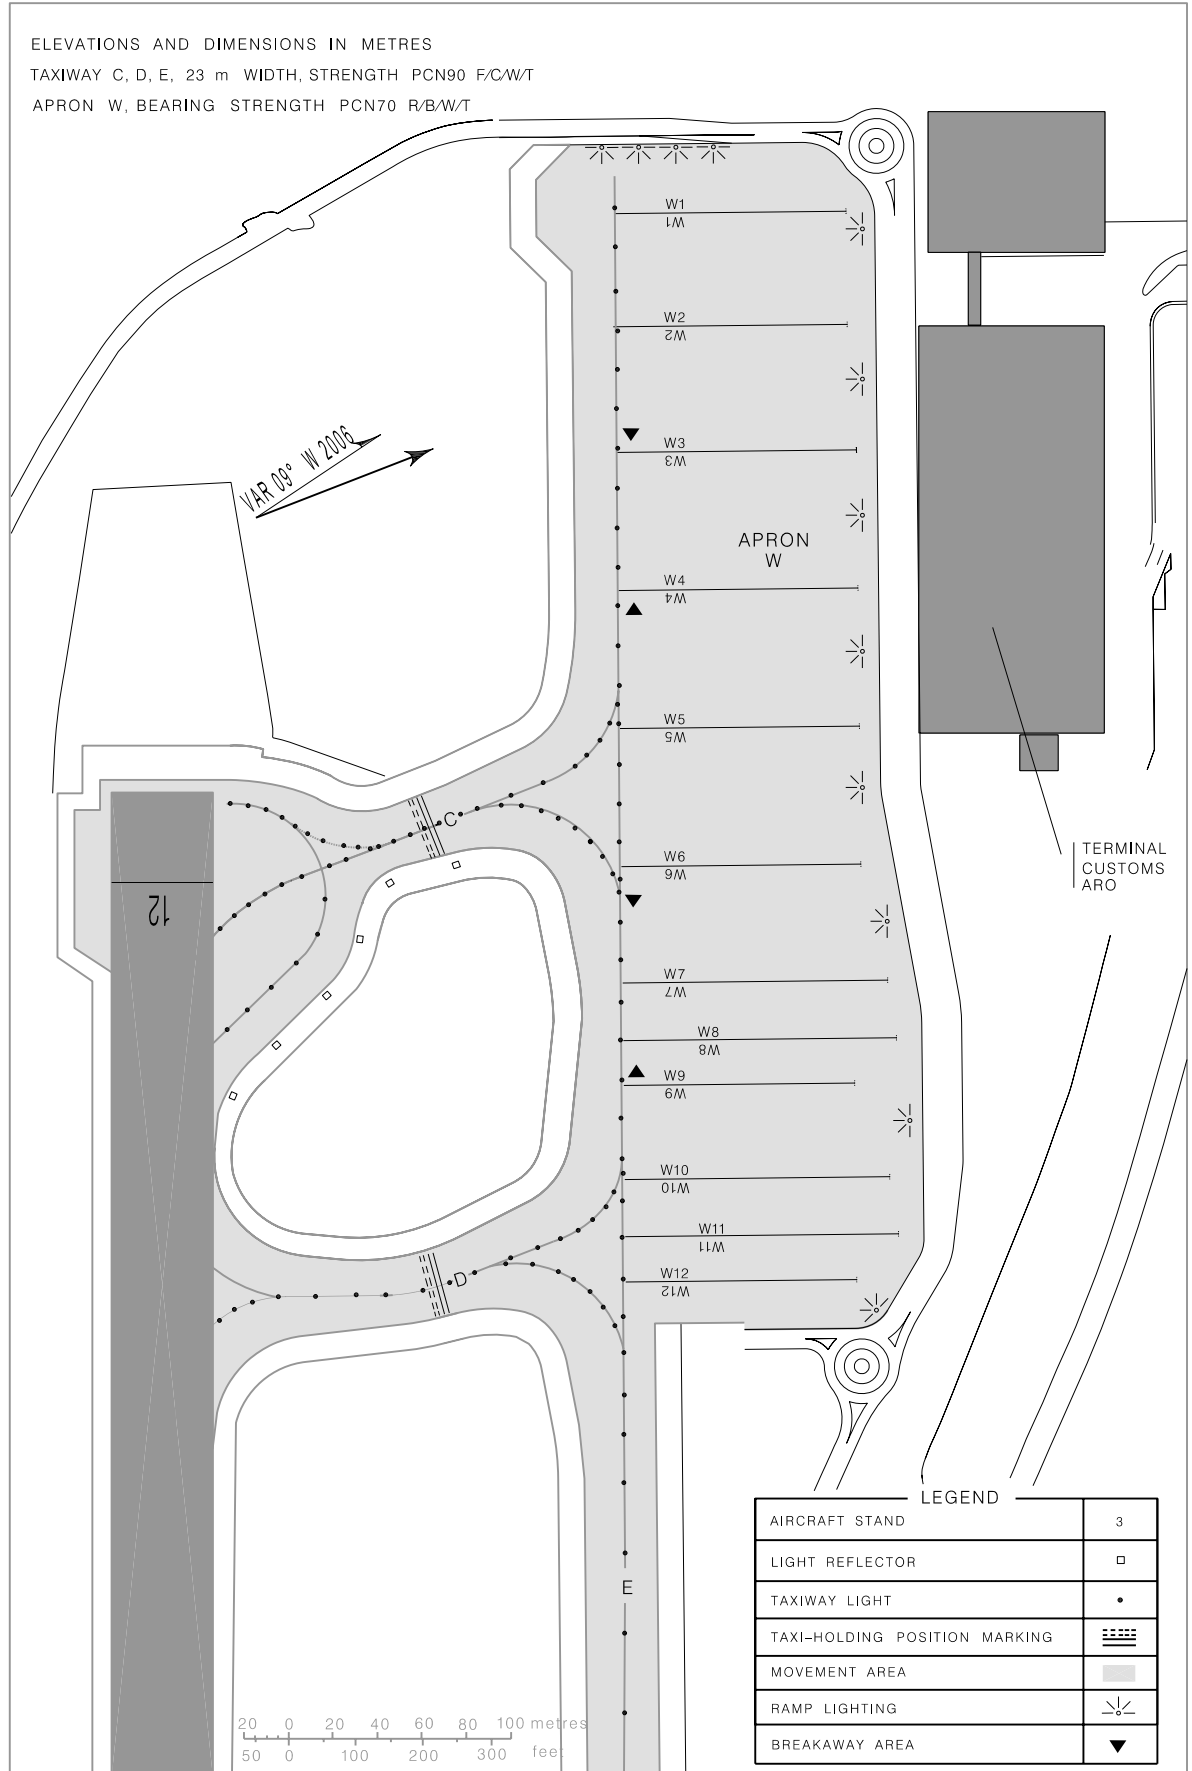

AIRCRAFT PARKING/  
DOCKING CHART-ICAO

APRON ELEV  
W 80 m

TWR 118.300

PONTA DELGADA/  
/JOAO PAULO II

THIS PAGE INTENTIONALLY LEFT BLANK