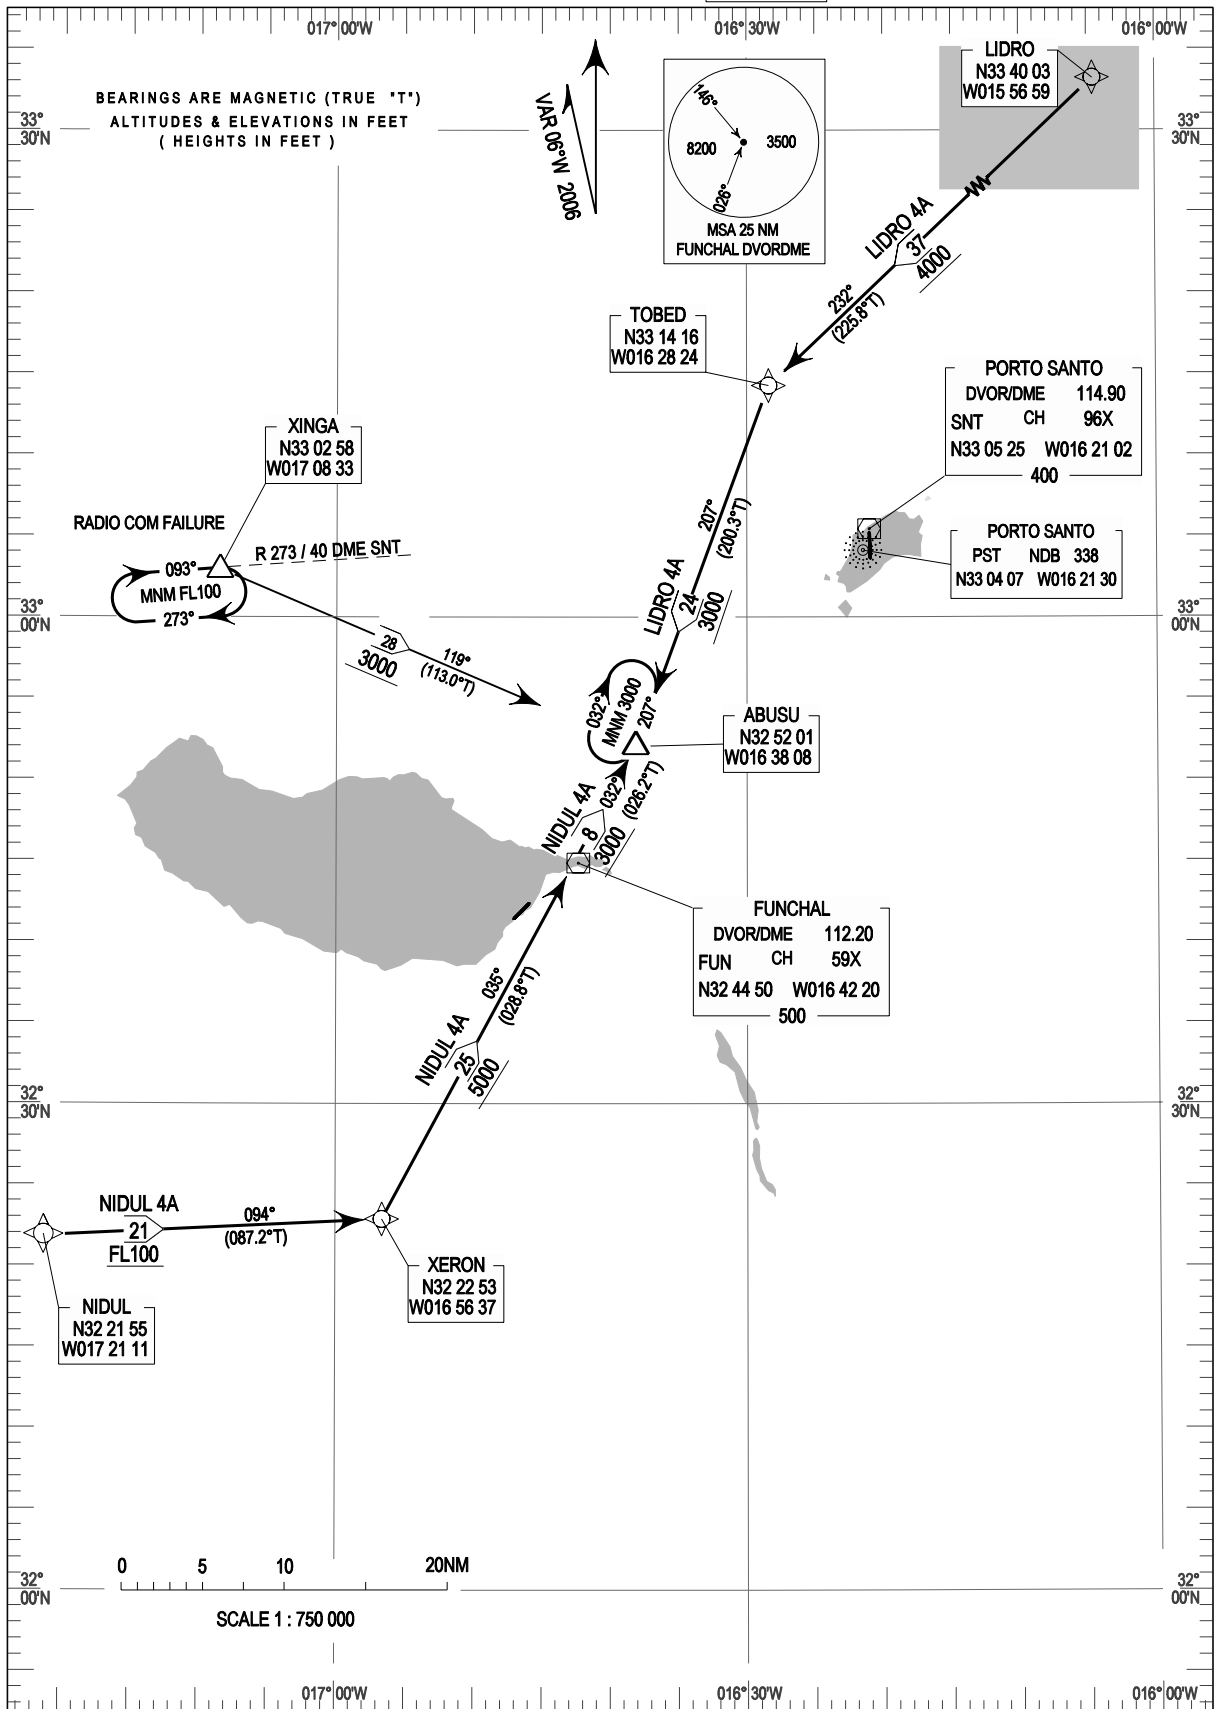

RNAV - STANDARD ARRIVAL CHART -
INSTRUMENT (STAR) - ICAO

MADEIRA (LPMA)

RWY 05/23

LIDRO 4A, NIDUL 4A

TRANSITION ALTITUDE
5000
TWR 118.350
APP 119.600
ATIS 124.400

THIS PAGE INTENTIONALLY LEFT BLANK