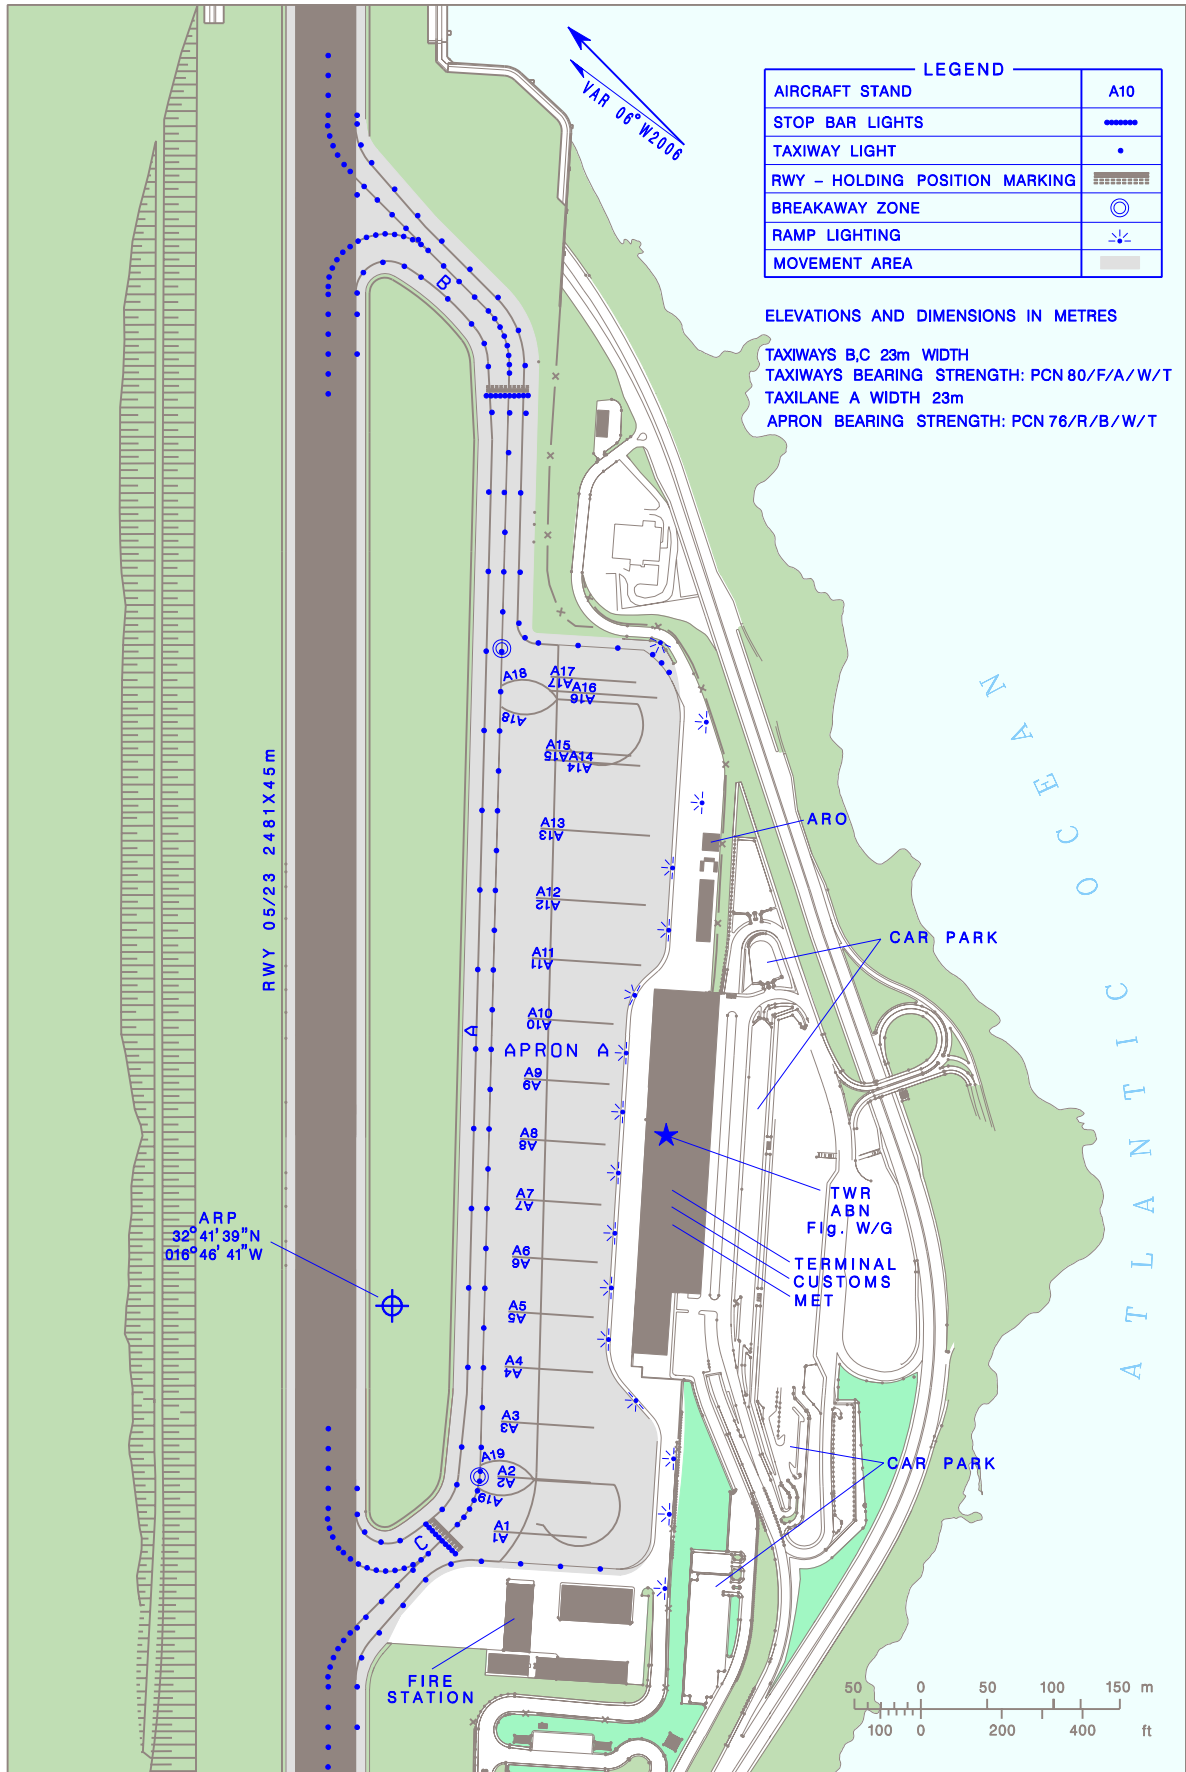

AIRCRAFT PARKING / DOCKING CHART - ICAO

APRON ELEV 58 m

ATIS 124.40  
TWR 118.35

MADEIRA

APRON elevation changed

THIS PAGE INTENTIONALLY LEFT BLANK