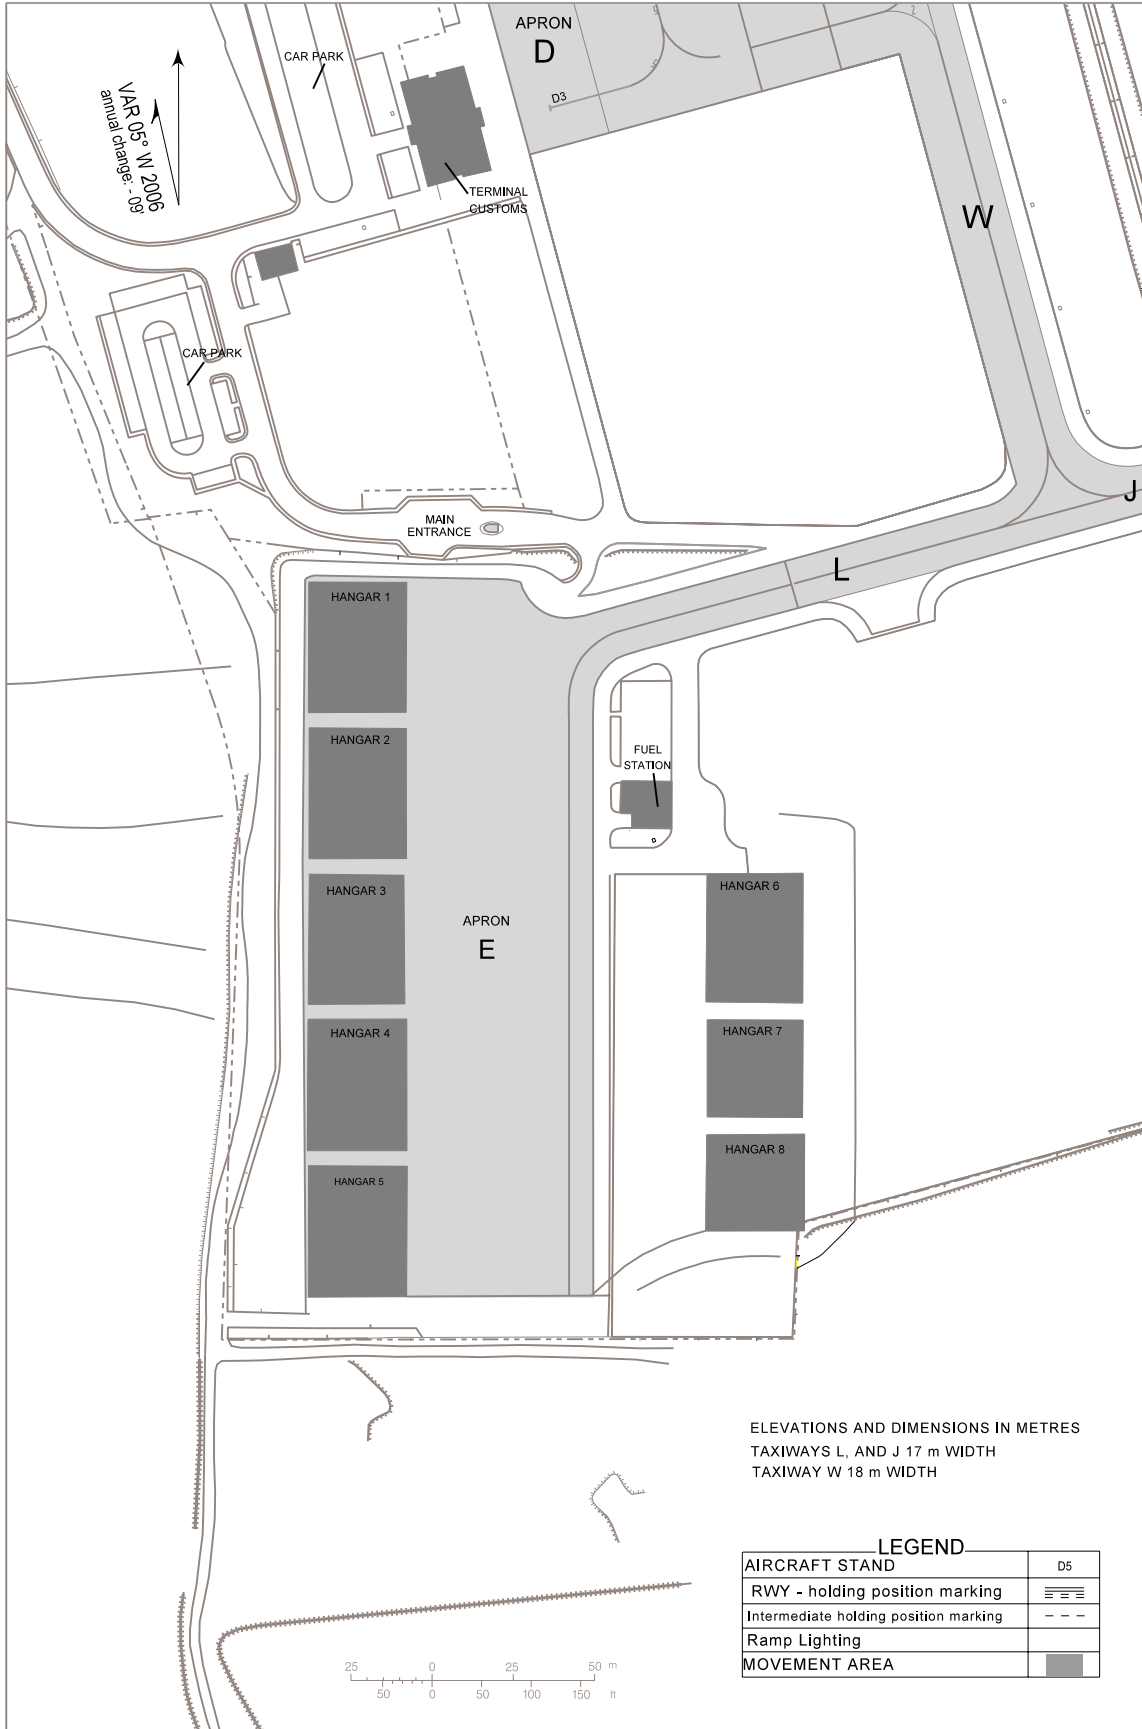

I

AIRCRAFT HANGAR/
DOCKING CHART-ICAO

APRON ELEV
E 91 m

TWR 120.300
SMC 121.825

CASCAIS

Magnetic Variation annual change inserted

THIS PAGE INTENTIONALLY LEFT BLANK