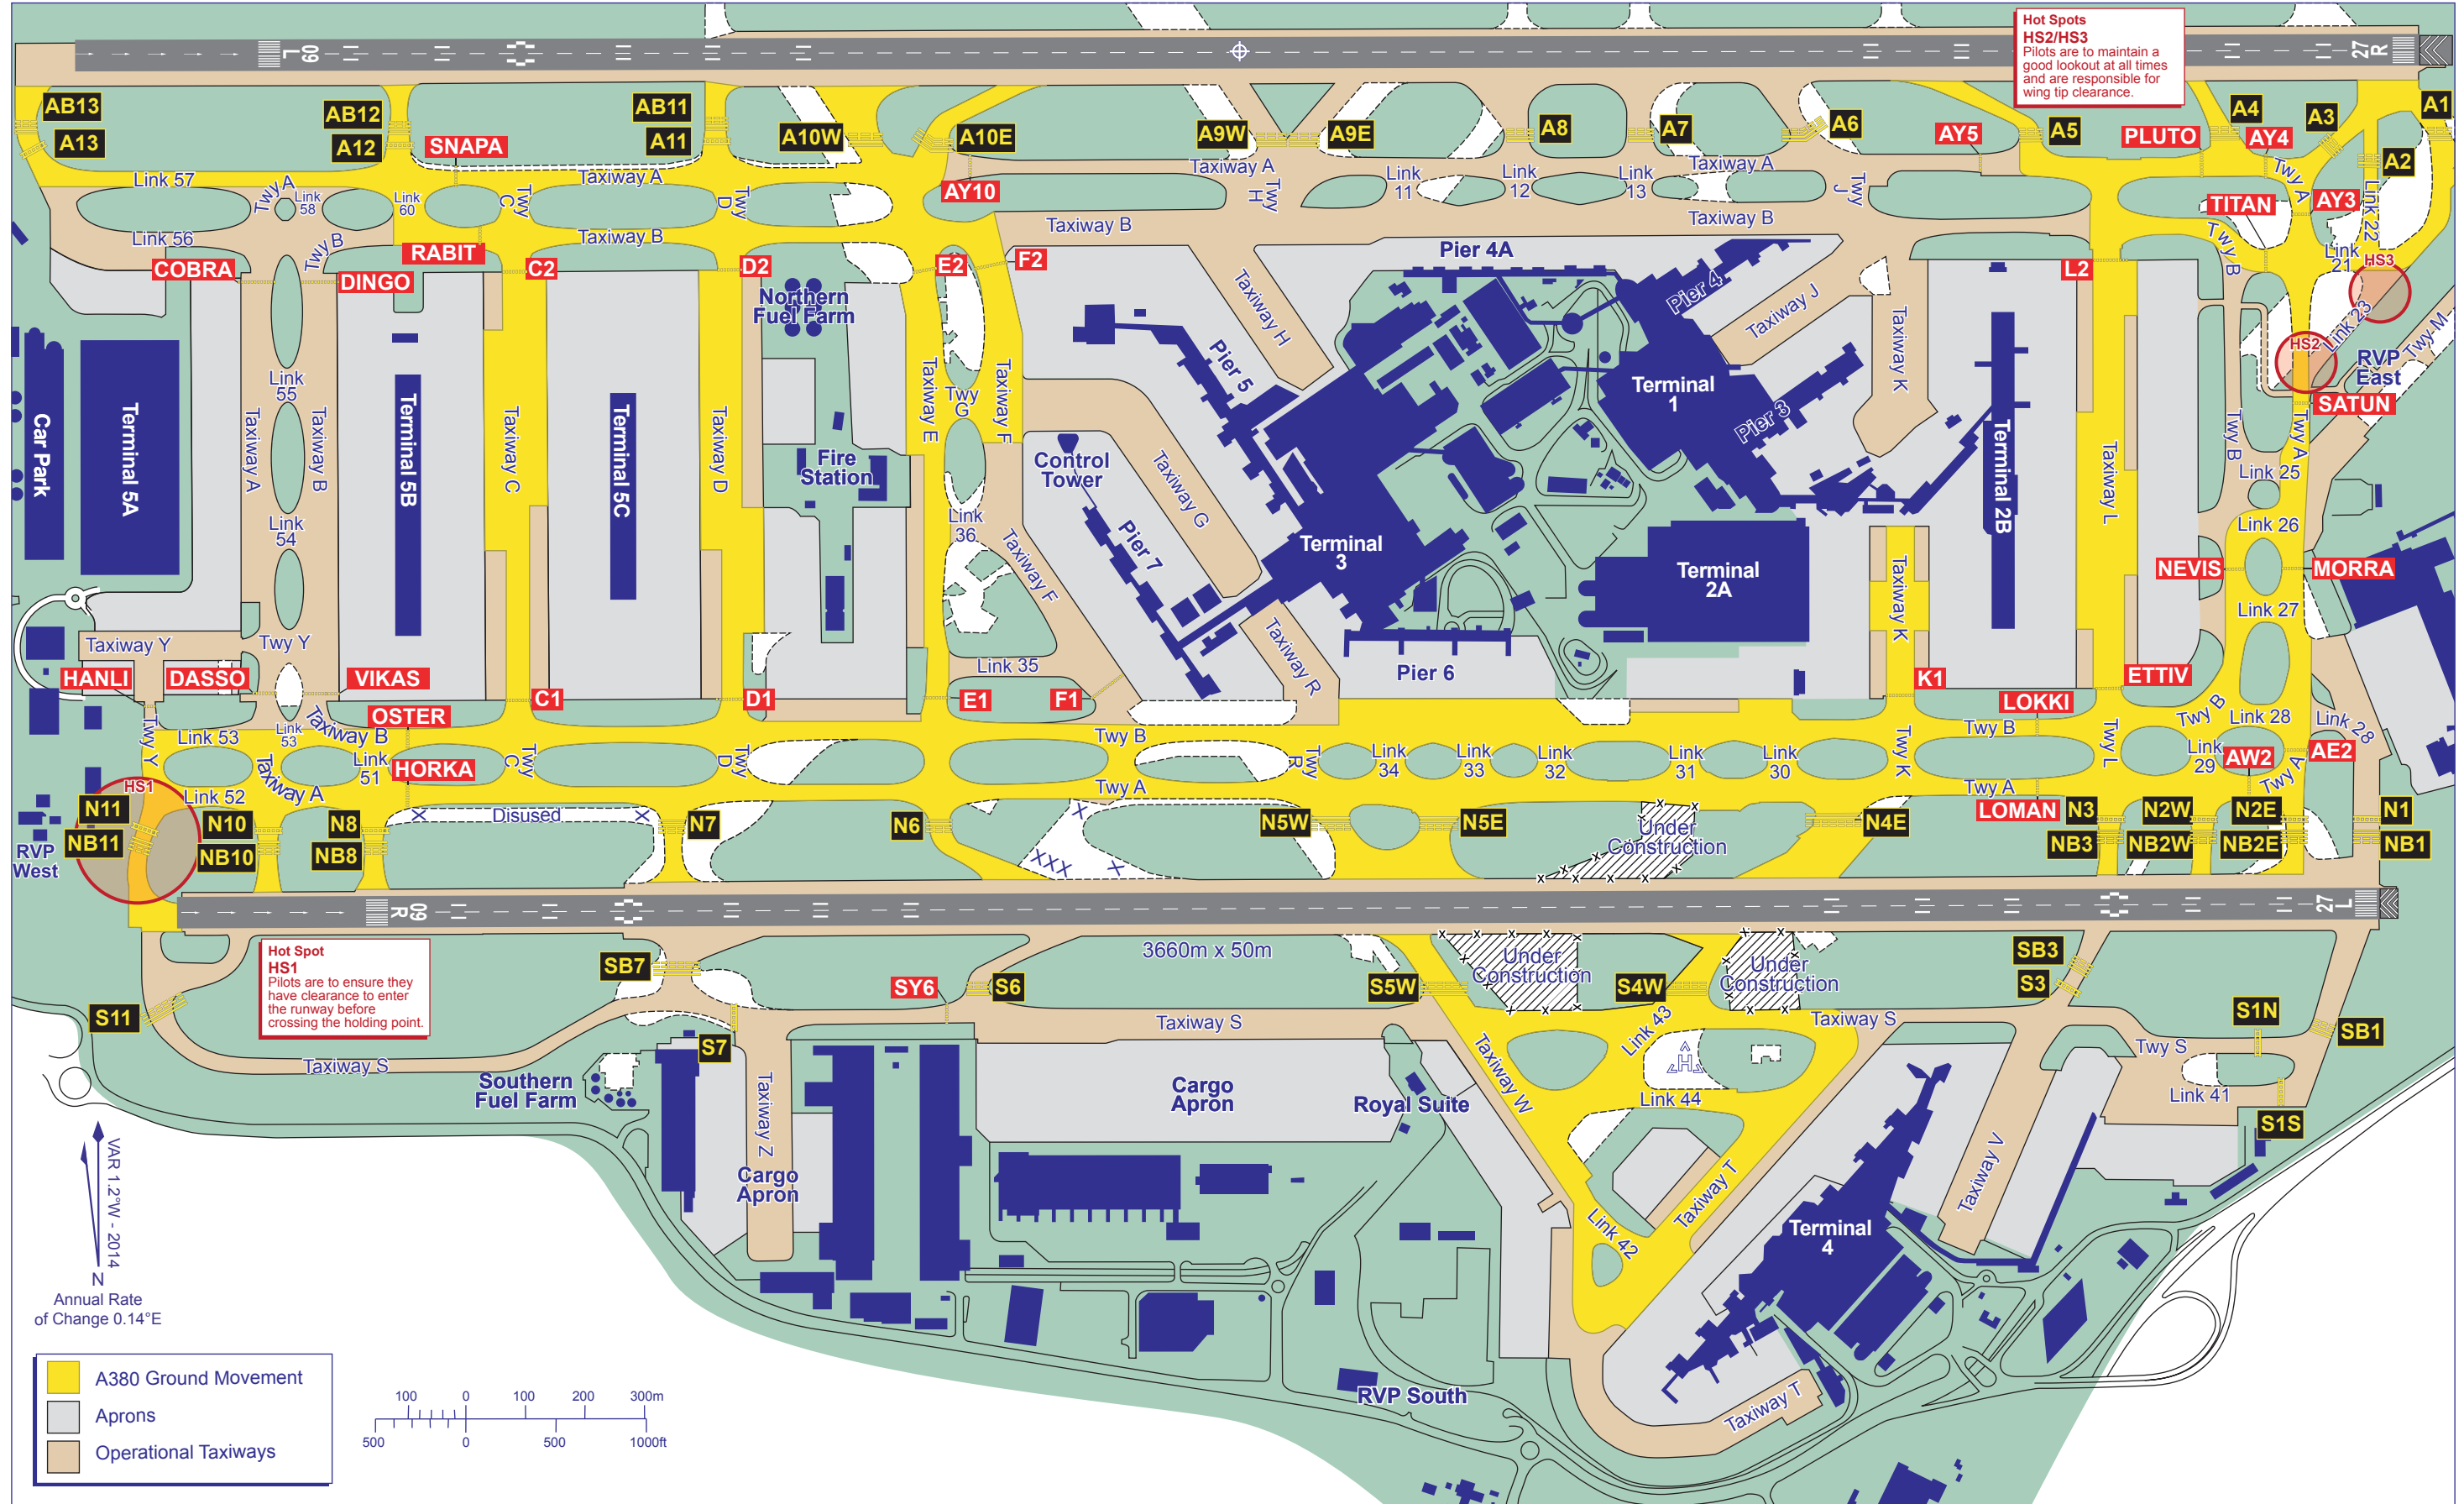

AERODROME CHART A380 GROUND MOVEMENT - ICAO

ARP 512839N 0002741W

AD ELEV 83FT

LONDON HEATHROW EGLL

CHANGE (4/14): WESTERN HOT SPOT TEXT AMENDED.

AERO INFO DATE 16 JAN 14

Civil Aviation Authority

AMDT 4/14