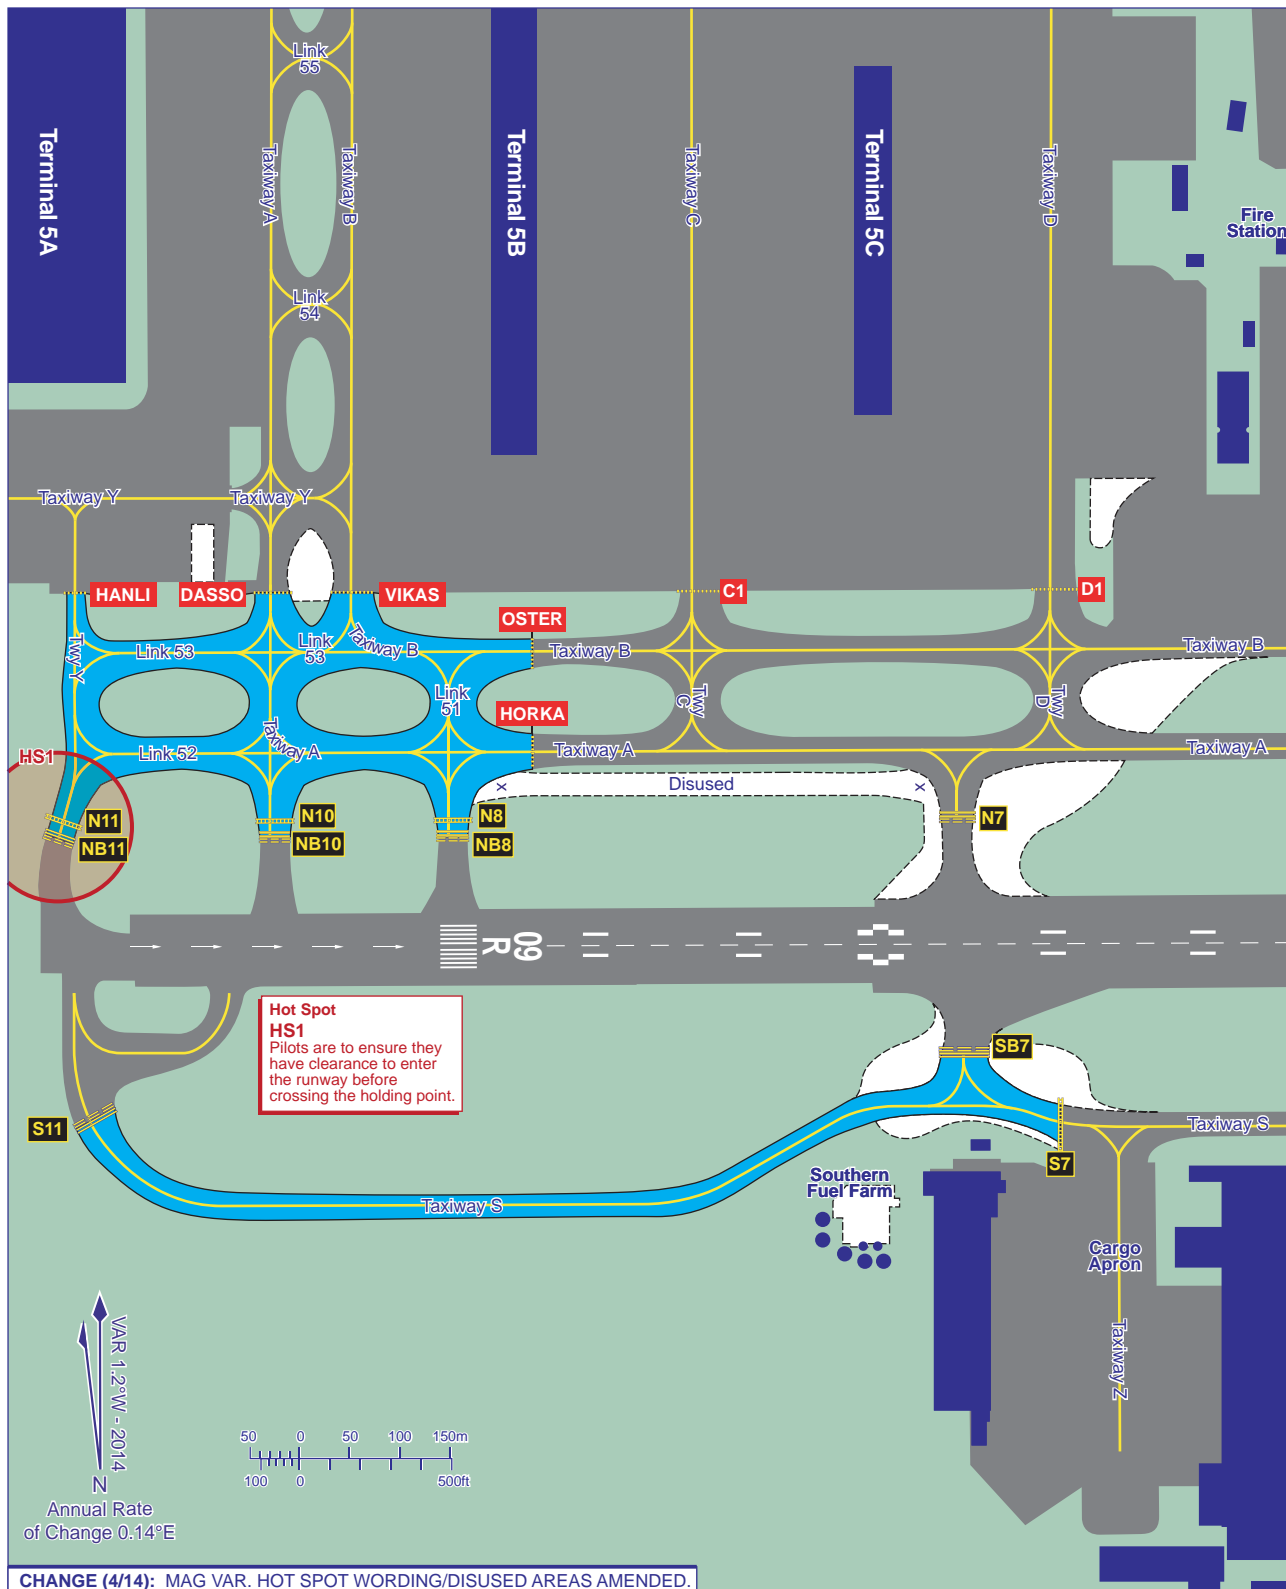

GROUND MOVEMENT
CHART - ICAO

HOLDING AREAS FOR RUNWAY 09R

LONDON HEATHROW
EGLL

CHANGE (4/14): MAG VAR. HOT SPOT WORDING/DISUSED AREAS AMENDED.
 AERO INFO DATE 16 JAN 14