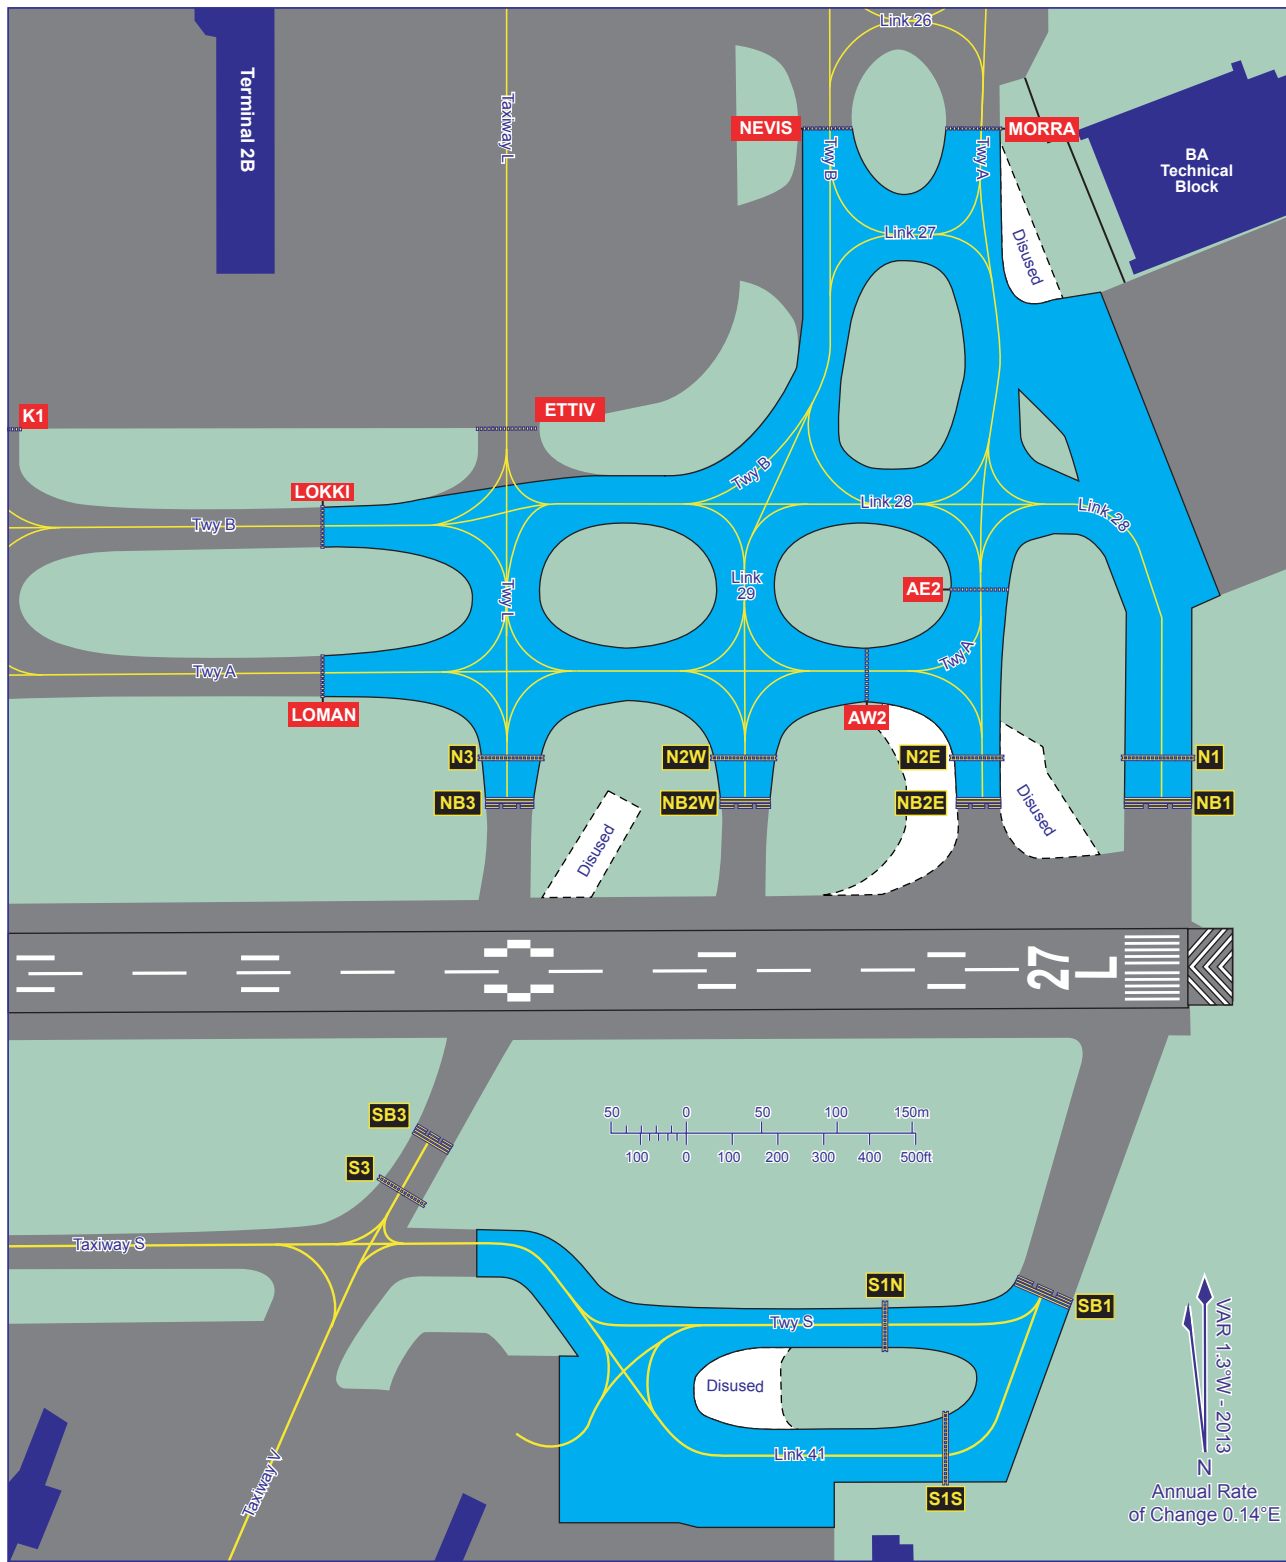

GROUND MOVEMENT  
CHART - ICAO

HOLDING AREAS FOR RUNWAY 27L

LONDON HEATHROW  
EGLL

**CHANGE (12/13):** MAG VAR. AREA UNDER CONSTRUCTION REMOVED. TWY L EXTENDED. HOLDS ETTIV/K1 ADDED. ISLANDS AMENDED. BLDGS.  
AERO INFO DATE 15 AUG 13