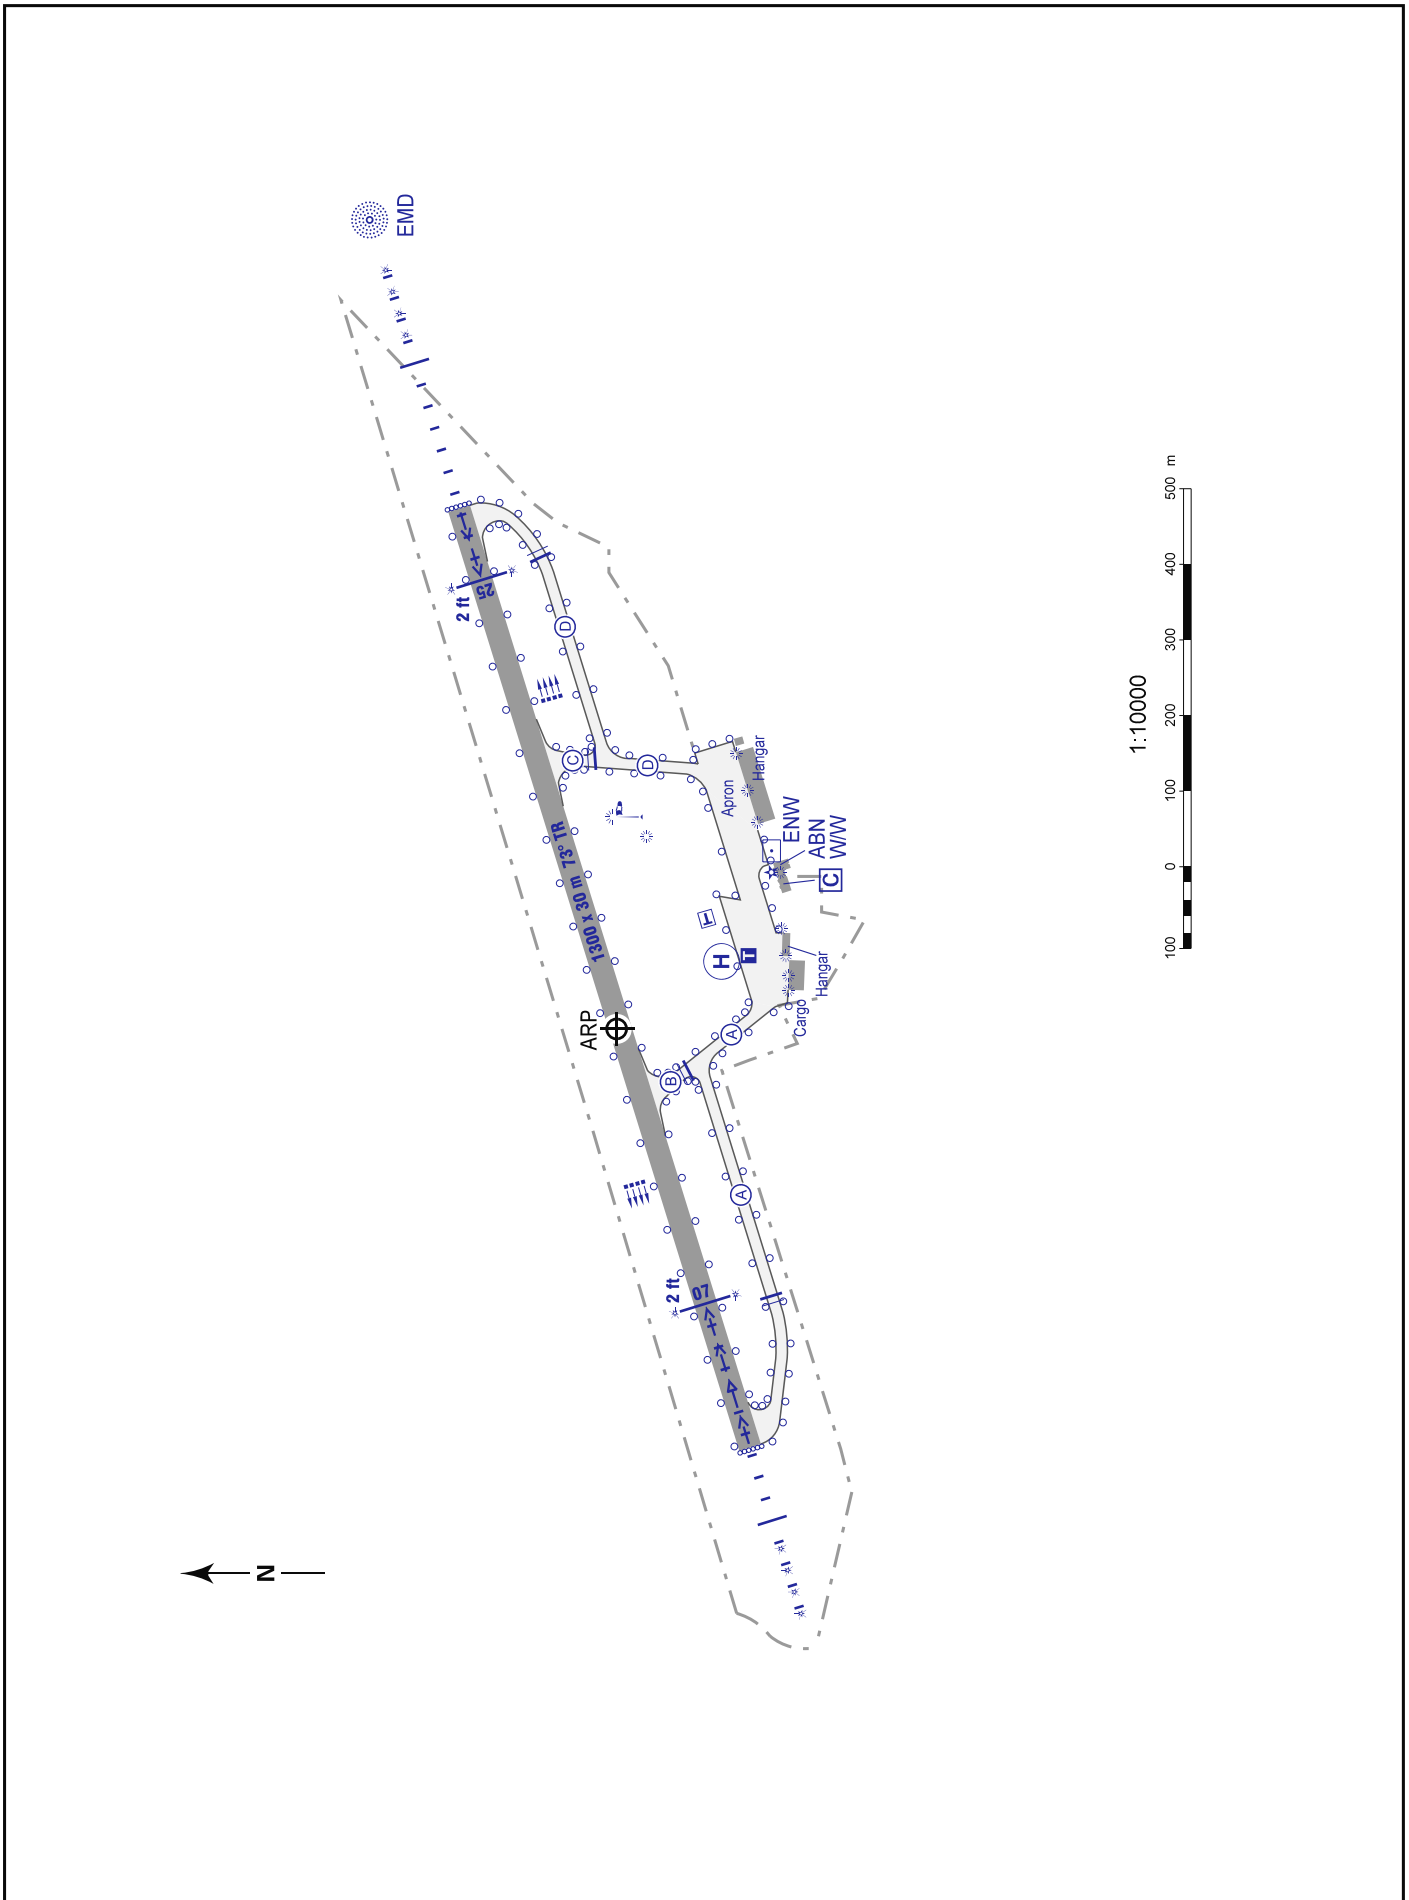

FLUGPLATZKARTE - ICAO  
AERODROME CHART - ICAO

ARP 0 ft  
N 53° 23' 27.51"  
E 007° 13' 32.15"

AERODROME  
ELEVATION  
2 ft

EMDEN

Correction: VDF withdrawn.