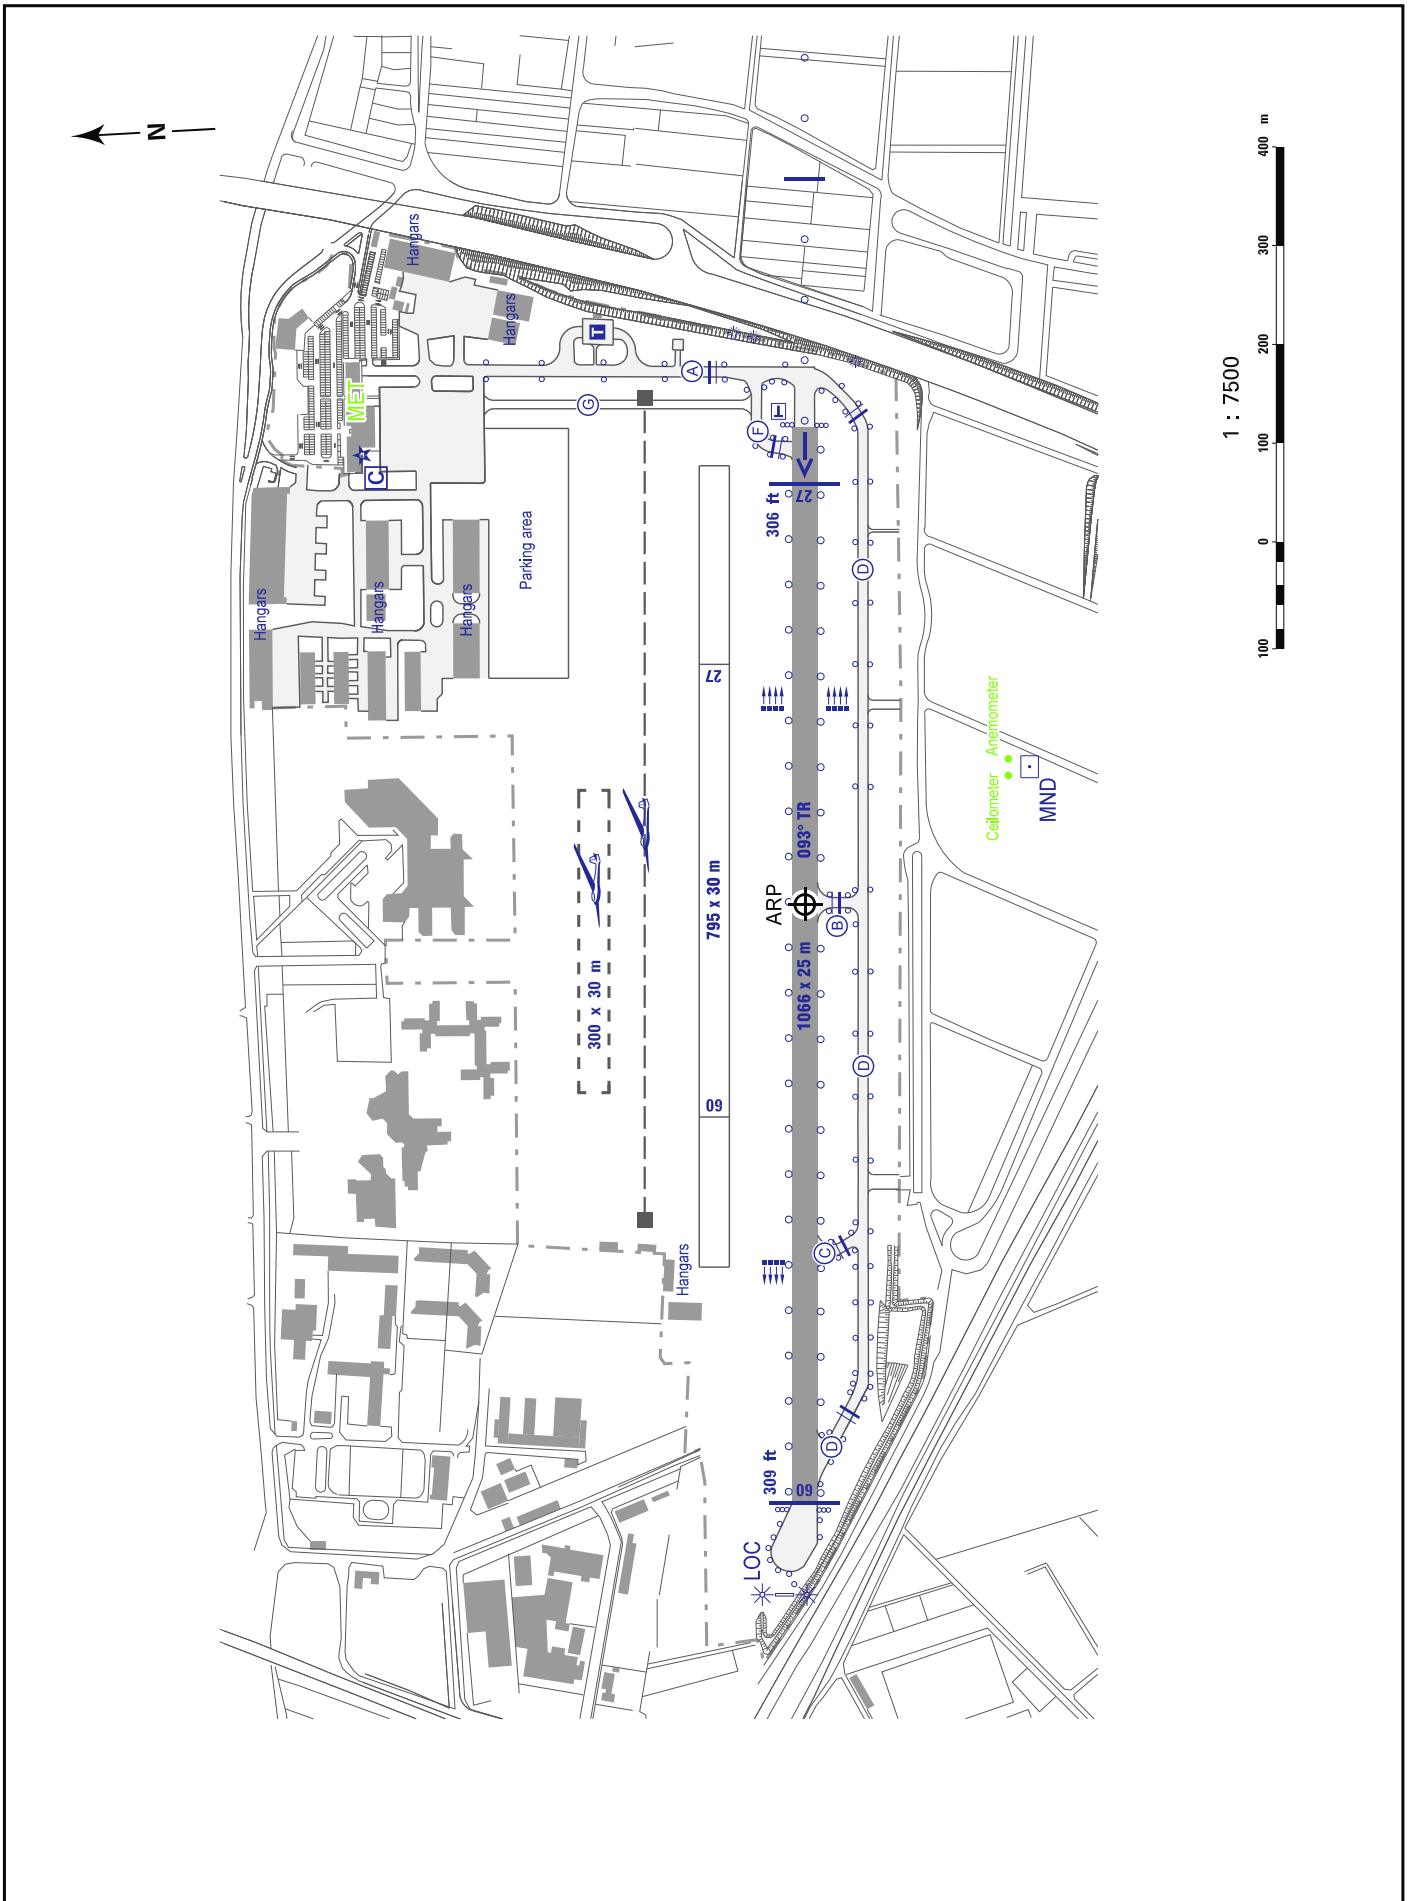

FLUGPLATZKARTE - ICAO
AERODROME CHART - ICAO

ARP 305 ft
N 49° 28' 21.74"
E 008° 30' 51.35"

AERODROME
ELEVATION
309 ft

MANNHEIM CITY

Correction: Grass RWY.