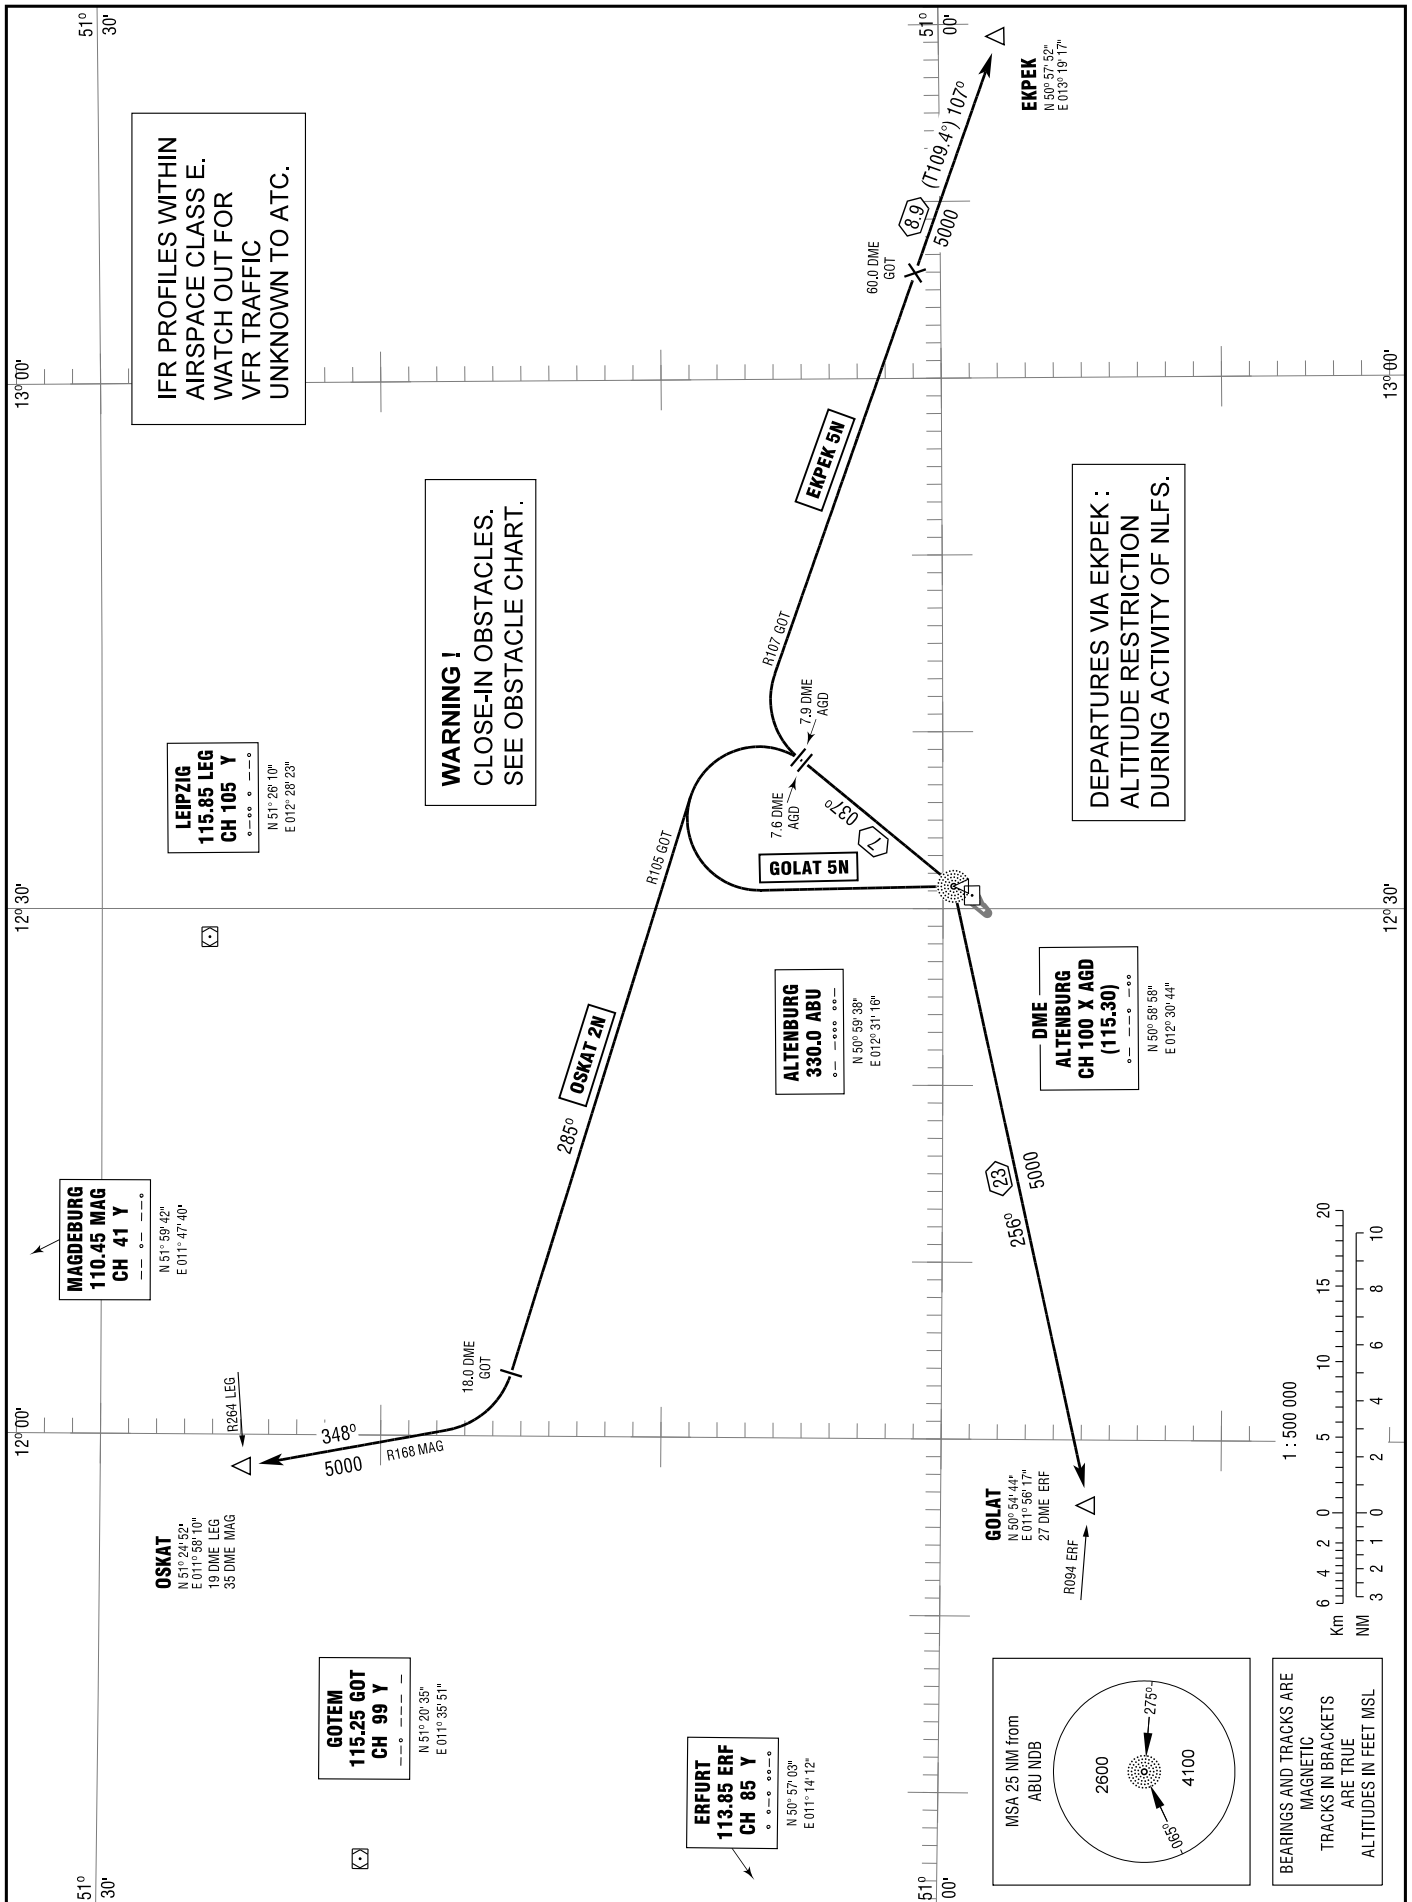

STANDARD DEPARTURE  
CHART - INSTRUMENT  
(SID)

TRANSITION  
ALTITUDE 5000  
VAR 2° E

ALTENBURG TOWER 123.575  
MÜNCHEN RADAR 126.175

LEIPZIG-ALTENBURG AIRPORT  
RWY 04

Correction: Note added.