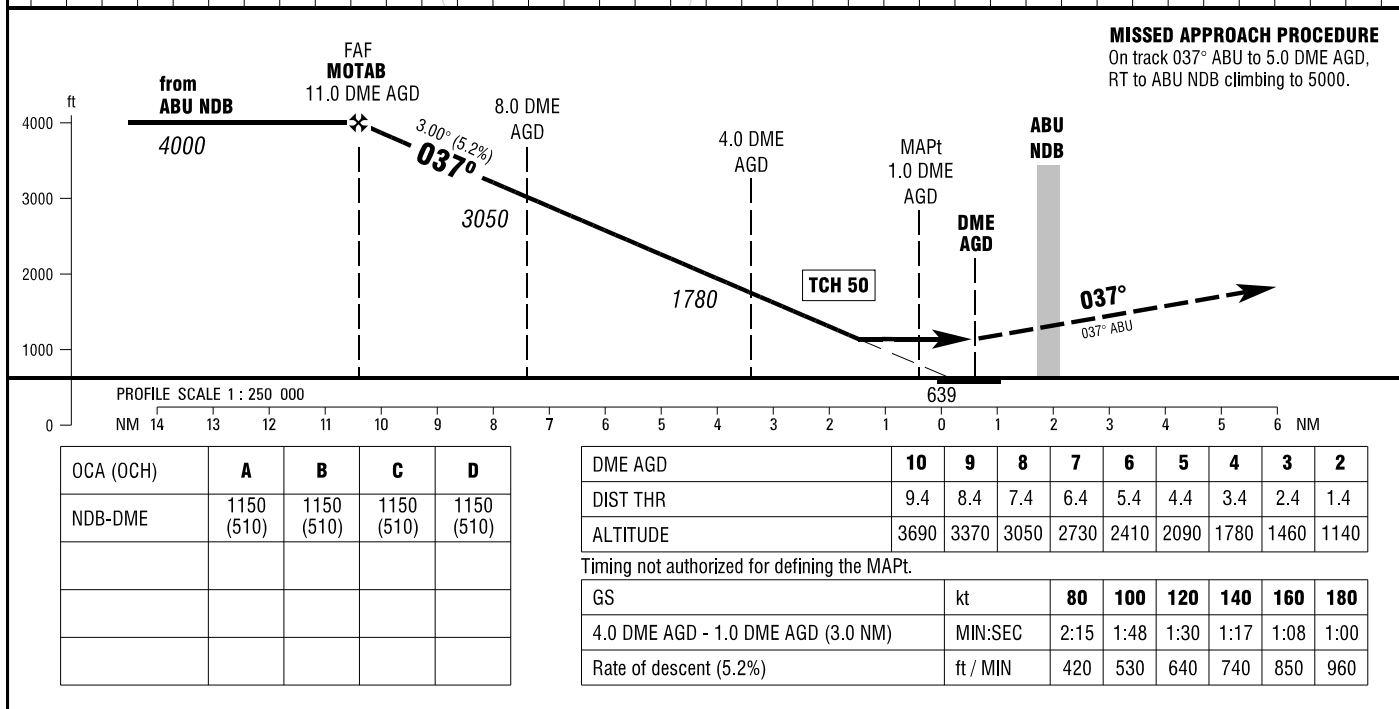

LEIPZIG-ALTENBURG AIRPORT  
NDB  
RWY 04

MÜNCHEN RADAR 126.175  
ALTENBURG TOWER 123.575  
ELEV 640  
OCH RELATED TO THR 04 ELEV 639  
VAR 2° E

INSTRUMENT  
APPROACH  
CHART - ICAO

Correction: Obstacles revised, OCA(H) obstacles & values, note added.