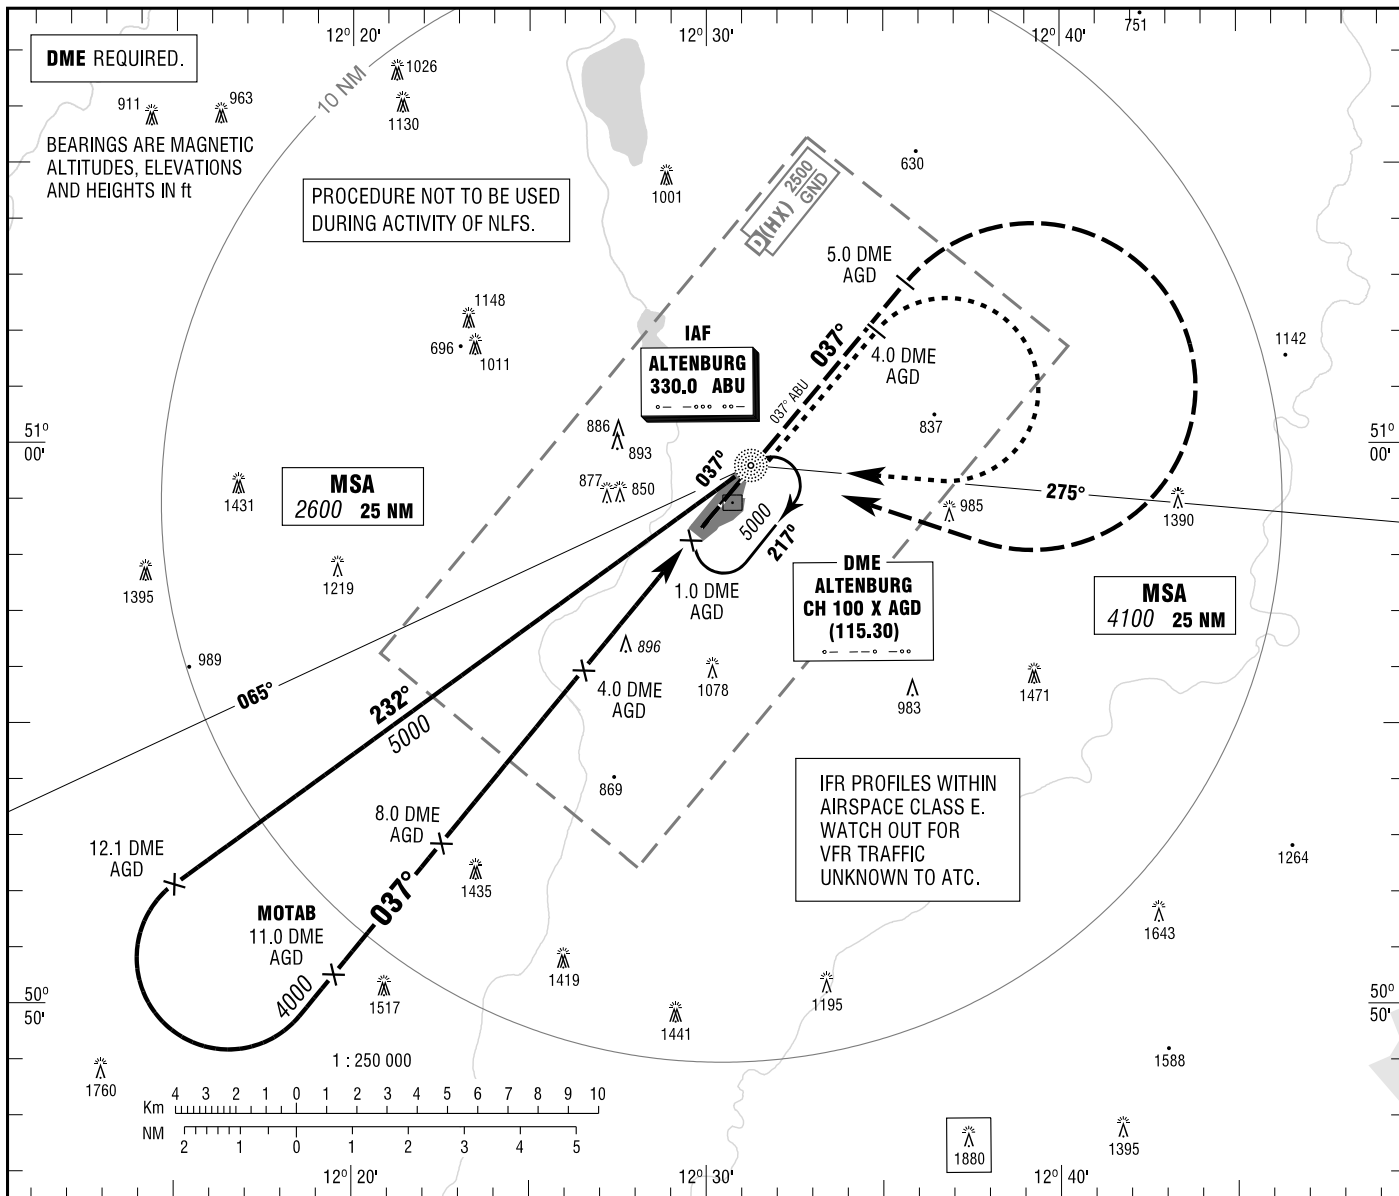

LEIPZIG-ALTENBURG AIRPORT  
NDB  
RWY 04

MÜNCHEN RADAR 126.175  
ALTENBURG TOWER 123.575  
ELEV 640  
OCH RELATED TO THR 04 ELEV 639  
VAR 2° E

INSTRUMENT  
APPROACH  
CHART - ICAO

Correction: Obstacles revised, OCA(H) obstacles & values, note added.