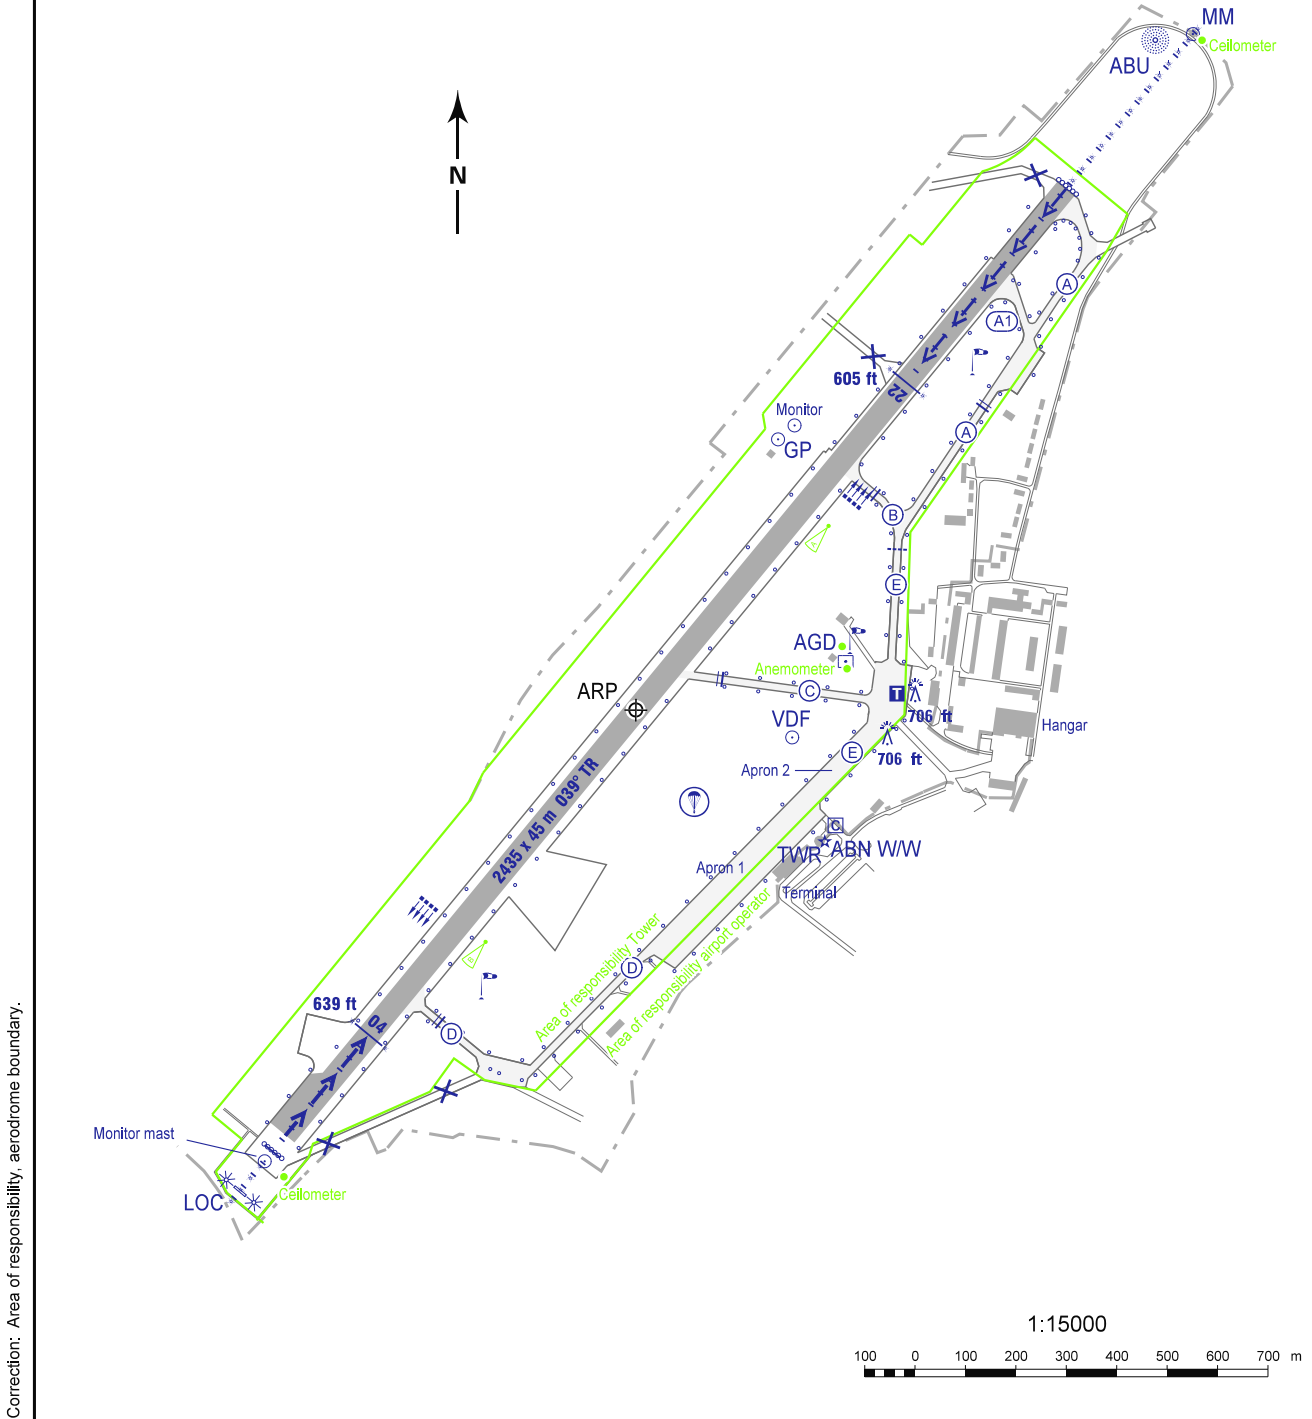

FLUGPLATZKARTE - ICAO
AERODROME CHART - ICAO

ARP 626 ft AERODROME
N 50° 58' 54.54" ELEVATION
E 012° 30' 22.90" 640 ft

LEIPZIG-ALTENBURG AIRPORT

INTERSECTION TAKE-OFF

RWY	TWY	TORA	TODA	ASDA
04	D	1555	1555	2055
22	A1	1975	1975	2235
	B	1465	1465	1725

Correction: Area of responsibility, aerodrome boundary.