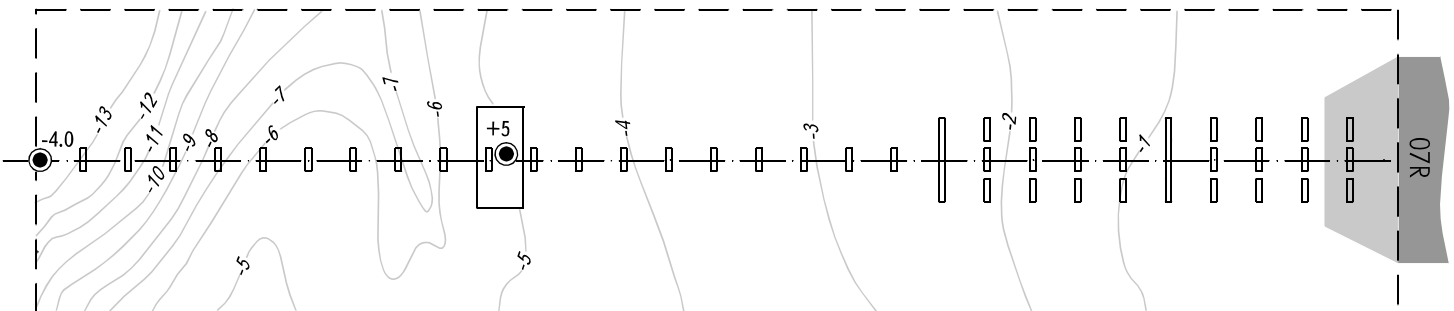

**PRECISION APPROACH  
TERRAIN CHART - ICAO**

DISTANCES AND HEIGHTS IN METRES

**MOSCOW, RUSSIA**  
SHEREMETYEVO  
RWY 07R

LEGEND

CONTOUR	
CENTRE LINE PROFILE	
ANTENNA	
APPROACH LIGHTS	

HORIZONTAL SCALE 1 : 5 000  
VERTICAL SCALE 1 : 500