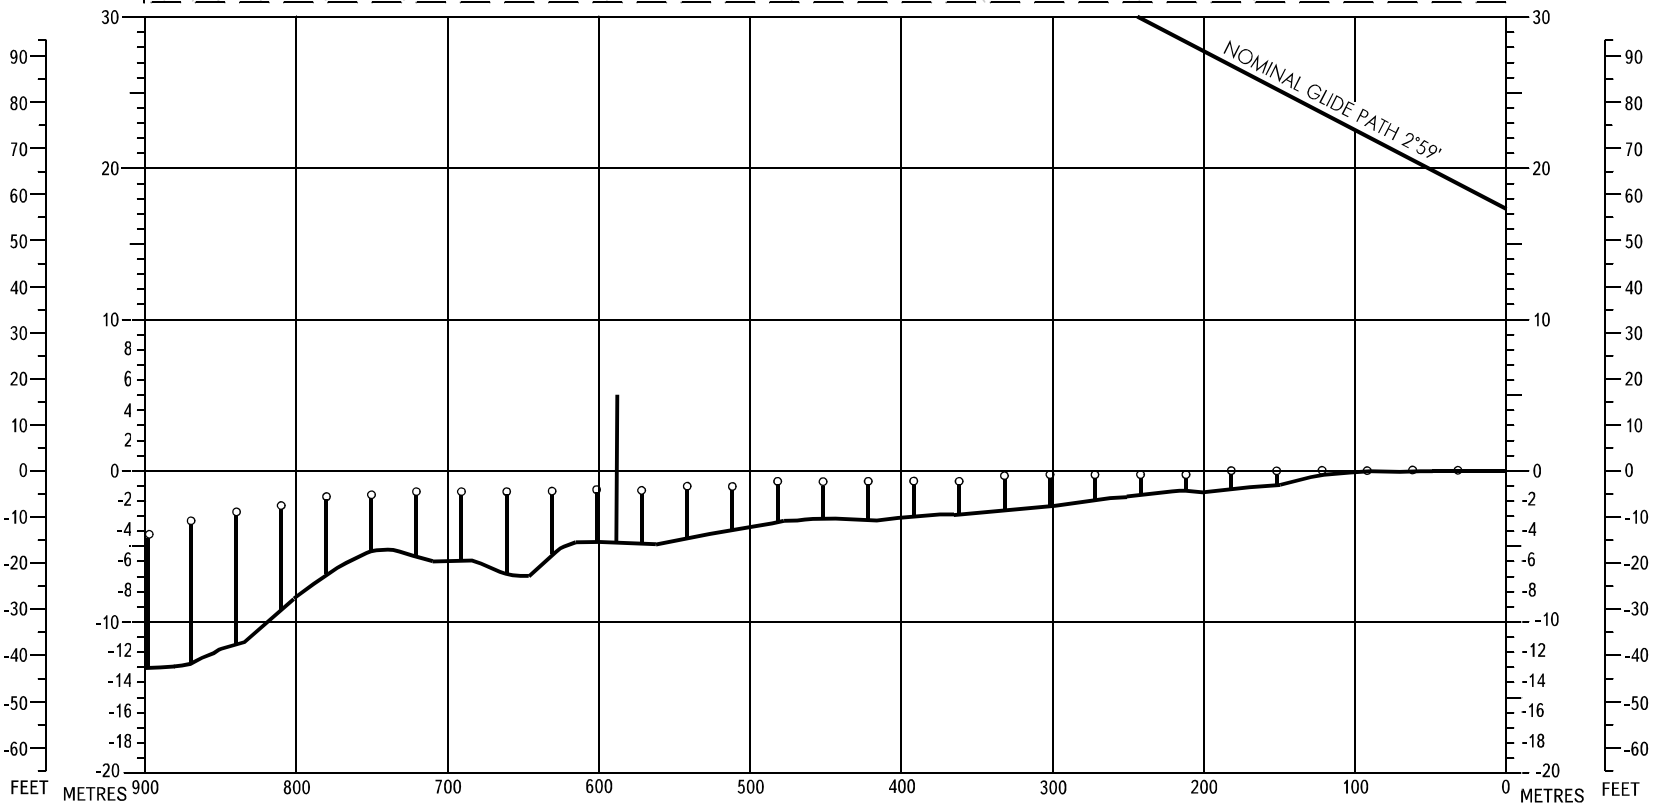

**PRECISION APPROACH  
TERRAIN CHART - ICAO**

DISTANCES AND HEIGHTS IN METRES

**MOSCOW, RUSSIA**  
SHEREMETYEVO  
RWY 07R

LEGEND

CONTOUR	
CENTRE LINE PROFILE	
ANTENNA	
APPROACH LIGHTS	

HORIZONTAL SCALE 1 : 5 000  
VERTICAL SCALE 1 : 500