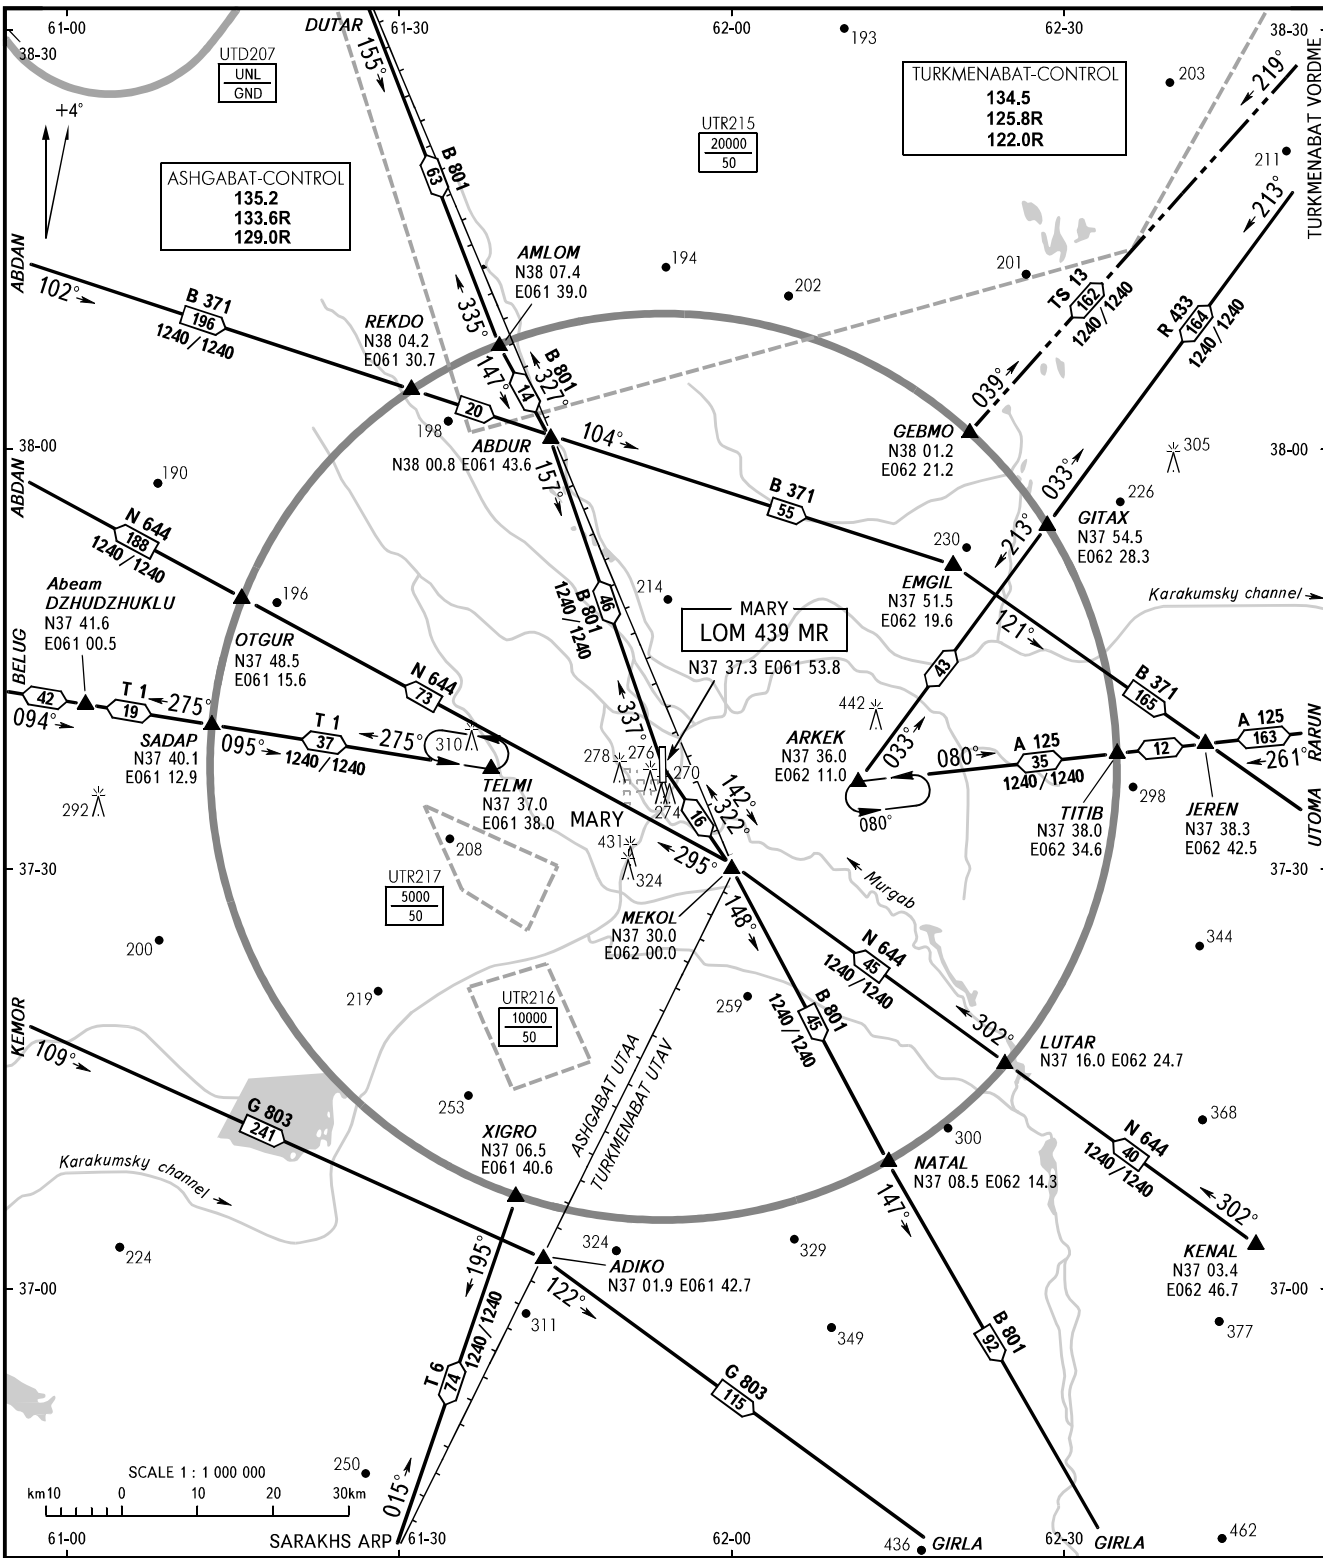

AREA CHART - ICAO

ARRIVAL, DEPARTURE
AND TRANSIT ROUTES

MARY, TURKMENISTAN

TMA MARY

MARY RADAR	124.0	WARNING Altitudes of crossing AWY entry/exit points are as directed by ATC.
MARY METEO	128.3	

BEARINGS AND TRACKS ARE MAGNETIC
 ALTITUDES, HEIGHTS AND ELEVATIONS ARE IN METRES AT 6000 OR BELOW
 DISTANCES ARE IN KILOMETRES
 FLIGHT LEVELS (FL) ARE IN FEET AT FL210 OR ABOVE