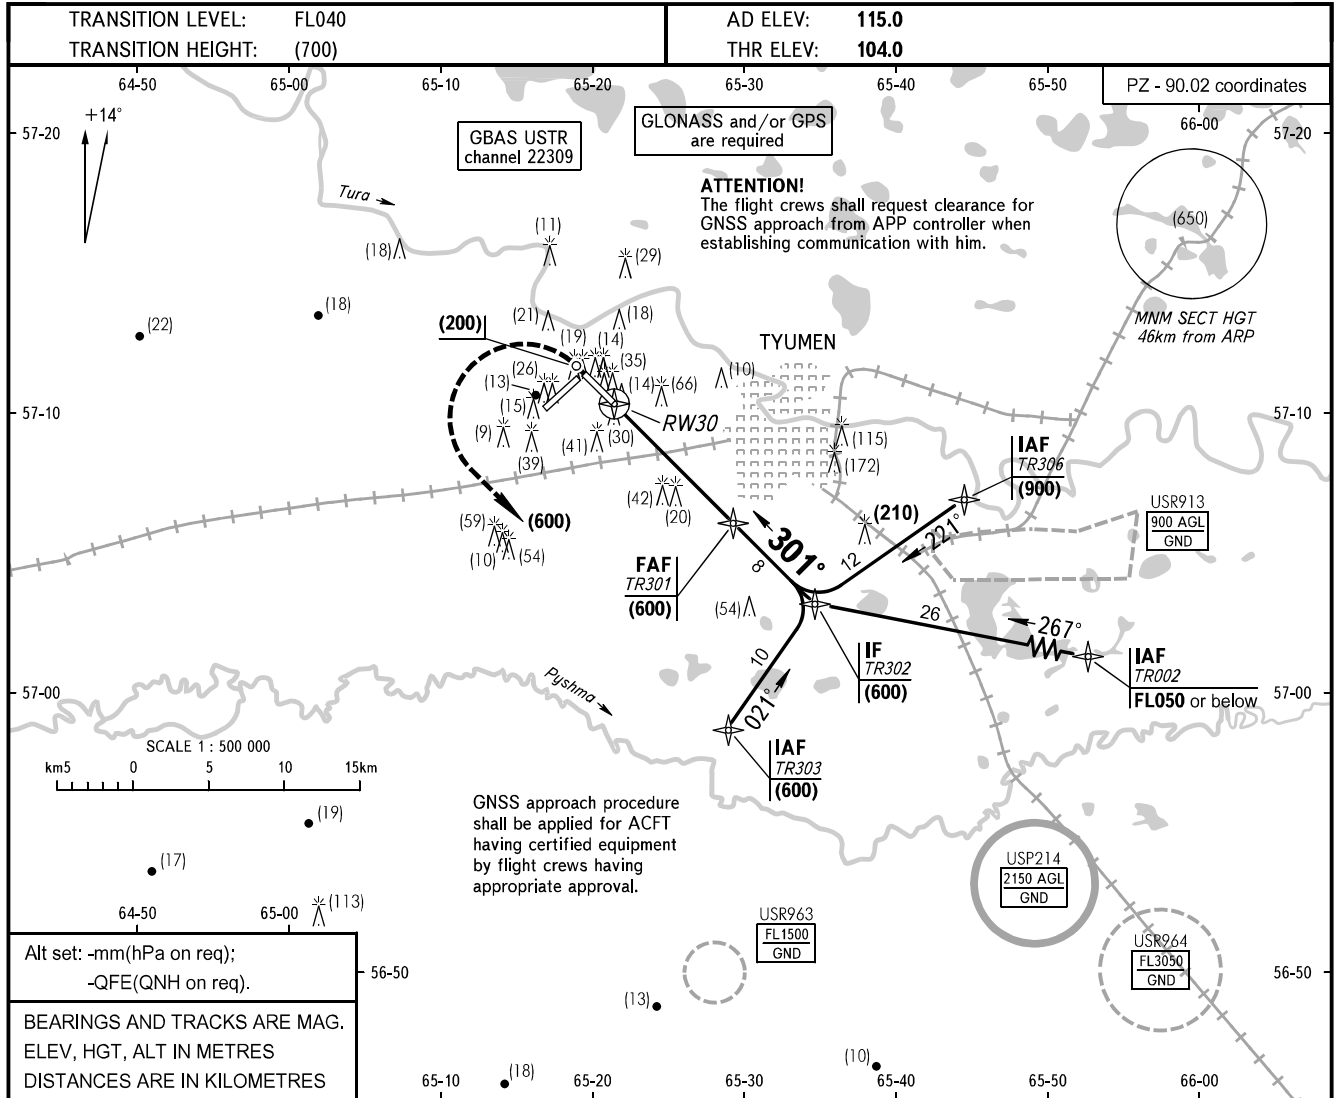

**INSTRUMENT
APPROACH
CHART - ICAO**

APPROACH **126.100**
START **118.200**

**TYUMEN, RUSSIA
ROSHCHINO
RNAV (GNSS) RWY 30**

OCA/H		A	B	C	D
Straight-in	GNSS	215(111)	215(111)	215(111)	215(111)
Approach					

WARNING
The coordinates of the chart points are given on a separate page.

GROUND SPEED	km/h	120	150	180	210	240	270	300	330	360	420	450
RATE OF DESCENT	m/s	1.7	2.2	2.6	3.1	3.5	3.9	4.4	4.8	5.2	6.1	6.5

CHANGE: COM, OBST, P, R areas, ELEV