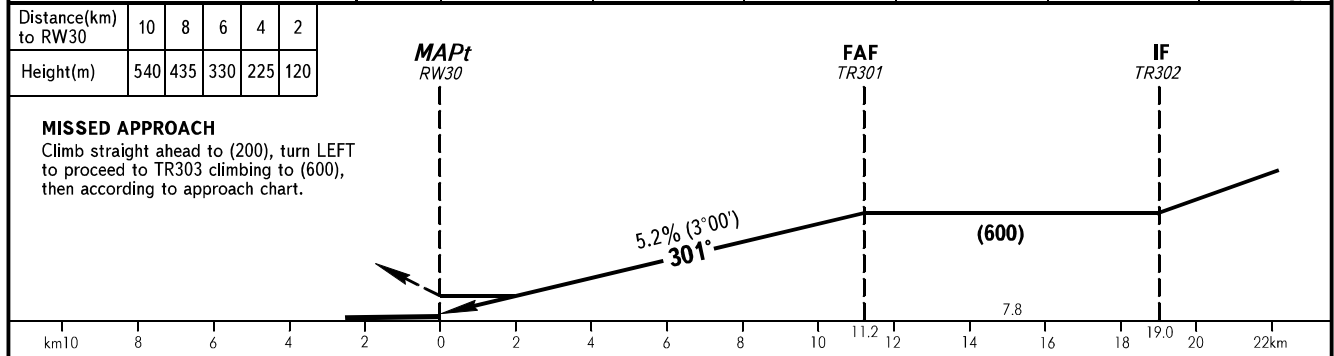

**INSTRUMENT
APPROACH
CHART - ICAO**

APPROACH **126.100**
START **118.200**

**TYUMEN, RUSSIA
ROSHCHINO
RNAV (GNSS) RWY 30**

OCA/H		A	B	C	D
Straight-in	GNSS	215(111)	215(111)	215(111)	215(111)
Approach					

WARNING
The coordinates of the chart points are given on a separate page.

GROUND SPEED	km/h	120	150	180	210	240	270	300	330	360	420	450
RATE OF DESCENT	m/s	1.7	2.2	2.6	3.1	3.5	3.9	4.4	4.8	5.2	6.1	6.5

CHANGE: COM, OBST, P, R areas, ELEV