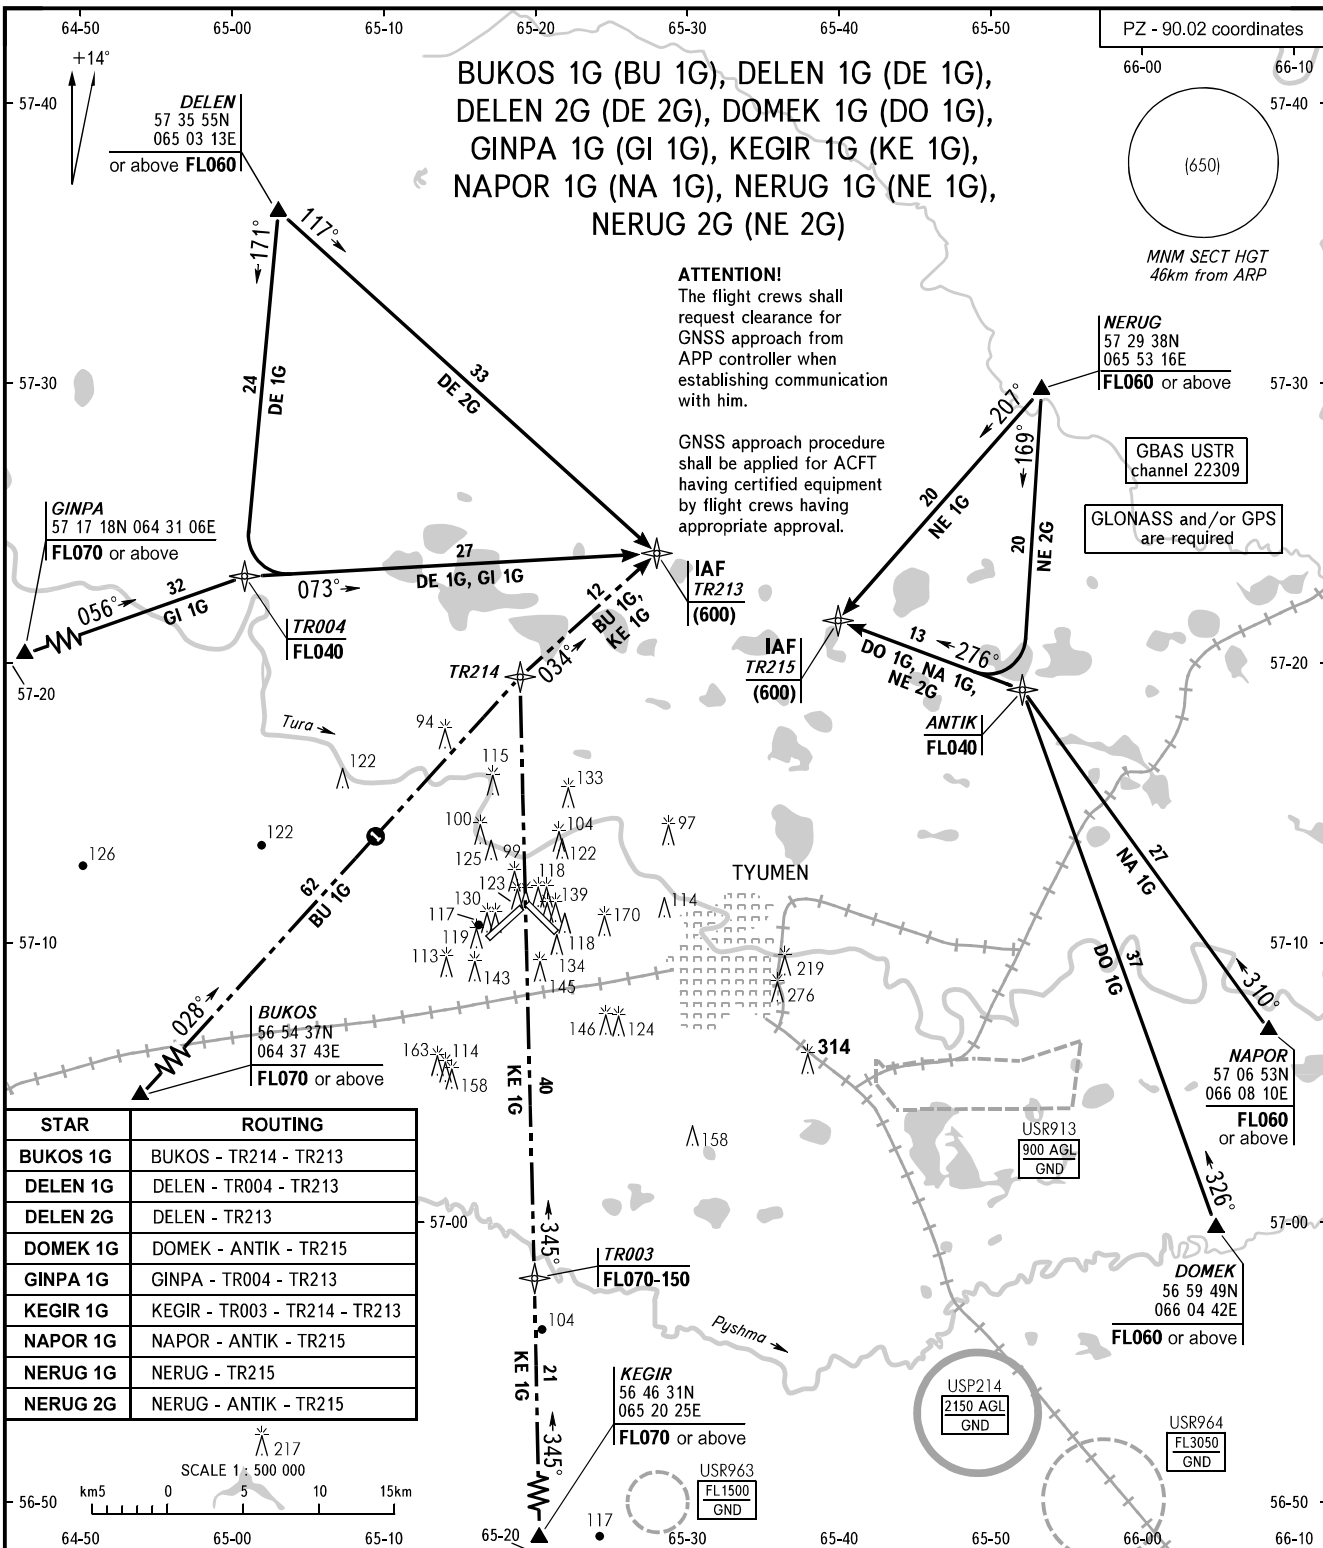

STANDARD ARRIVAL CHART
INSTRUMENT (STAR) - ICAO

TRANSITION
LEVEL : **FL040**

TYUMEN, RUSSIA
ROSHCHINO
RNAV GNSS RWY 21

STAR	ROUTING
BUKOS 1G	BUKOS - TR214 - TR213
DELEN 1G	DELEN - TR004 - TR213
DELEN 2G	DELEN - TR213
DOMEK 1G	DOMEK - ANTIK - TR215
GINPA 1G	GINPA - TR004 - TR213
KEGIR 1G	KEGIR - TR003 - TR214 - TR213
NAPOR 1G	NAPOR - ANTIK - TR215
NERUG 1G	NERUG - TR215
NERUG 2G	NERUG - ANTIK - TR215

APPROACH START **126.100**
START **118.200**

➊ Only for Russian users of airspace.

BEARINGS AND TRACKS ARE MAGNETIC
ALTITUDES, HEIGHTS AND ELEVATIONS ARE IN METRES
DISTANCES ARE IN KILOMETRES