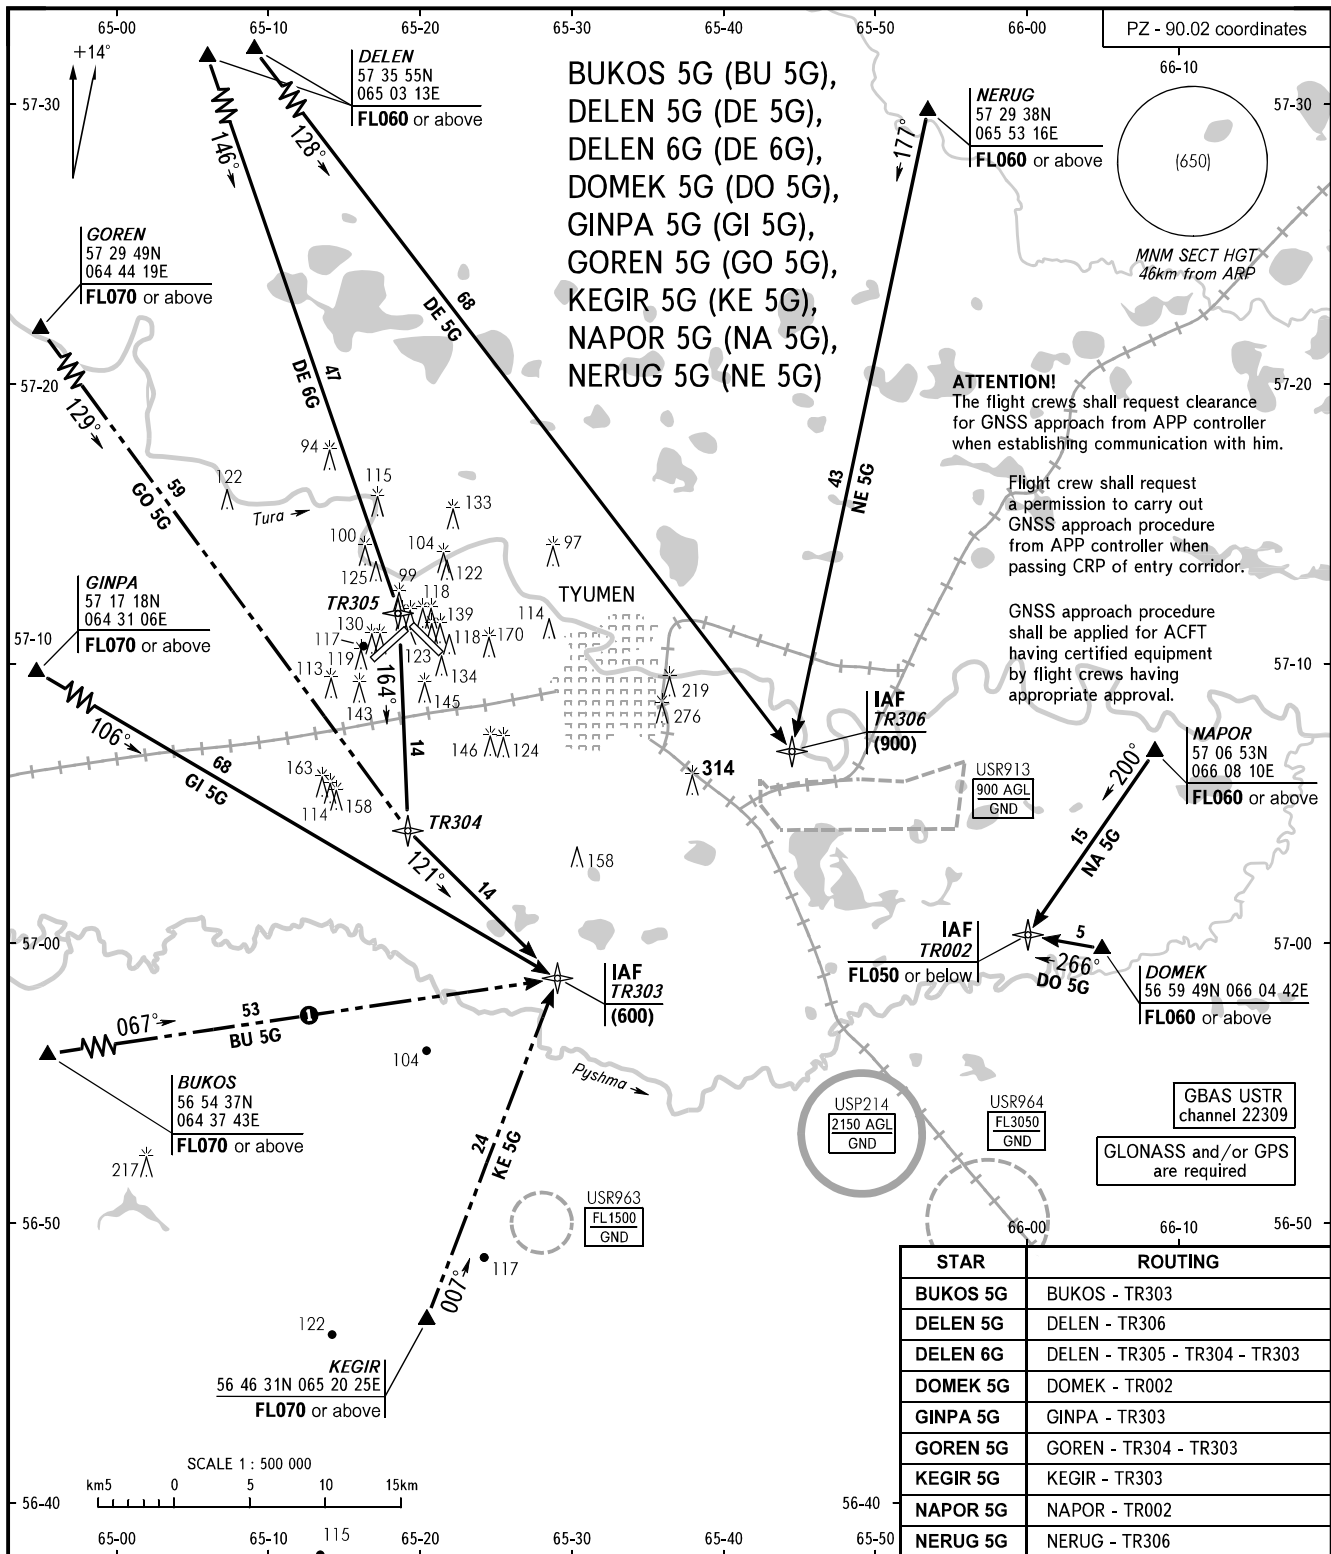

STANDARD ARRIVAL CHART  
INSTRUMENT (STAR) - ICAO

TRANSITION  
LEVEL : **FL040**

**TYUMEN, RUSSIA**  
ROSHCHINO  
RNAV GNSS RWY 30

APPROACH **126.100**  
START **118.200**

① Only for Russian users of airspace.

BEARINGS AND TRACKS ARE MAGNETIC  
ALTITUDES, HEIGHTS AND ELEVATIONS ARE IN METRES  
DISTANCES ARE IN KILOMETRES