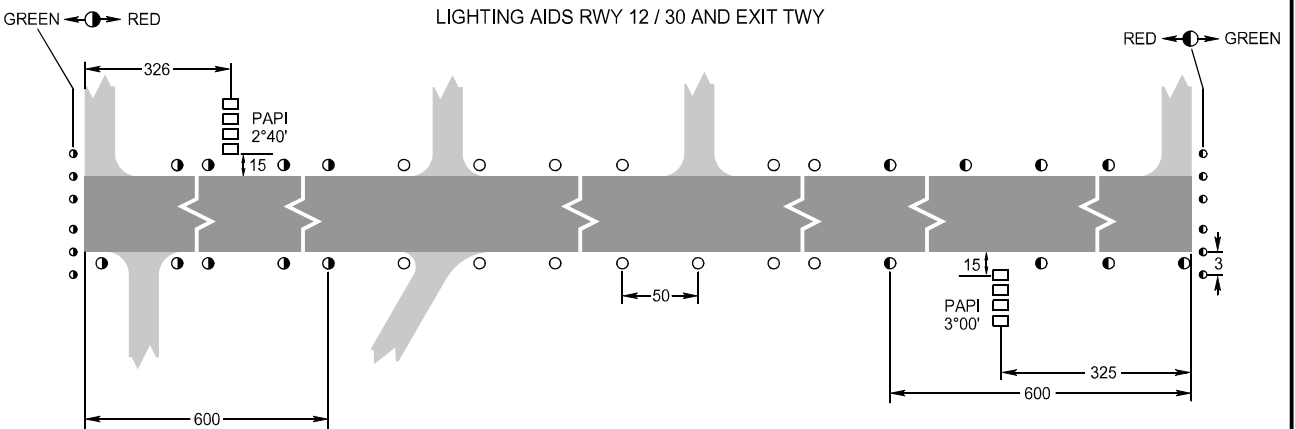

AERODROME
CHART - ICAO

TYUMEN, RUSSIA

ROSHCHINO

MARKING AIDS RWY 03 / 21 AND EXIT TWY

LIGHTING AIDS RWY 03 / 21 AND EXIT TWY

MARKING AIDS RWY 12 / 30 AND EXIT TWY

LIGHTING AIDS RWY 12 / 30 AND EXIT TWY

DIMENSIONS IN METRES

AERODROME LIGHTING	
Runway:	Edge-white, last 600m yellow HIRL
Threshold:	Green

CHANGE: DIST PAPI