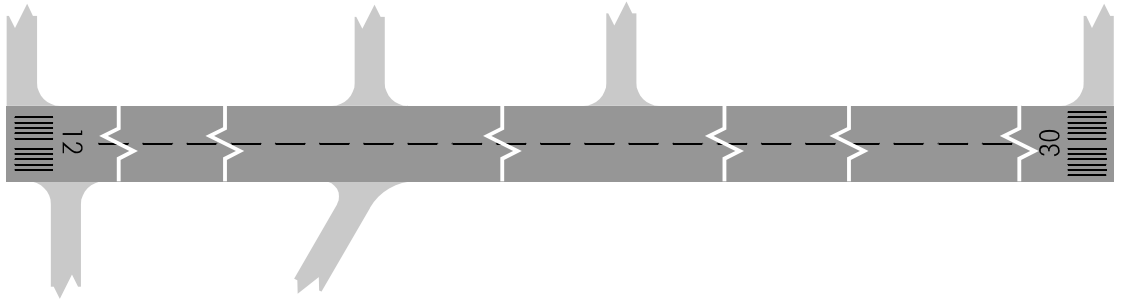

AERODROME
CHART - ICAO

TYUMEN, RUSSIA

ROSHCHINO

MARKING AIDS RWY 03 / 21 AND EXIT TWY

LIGHTING AIDS RWY 03 / 21 AND EXIT TWY

MARKING AIDS RWY 12 / 30 AND EXIT TWY

LIGHTING AIDS RWY 12 / 30 AND EXIT TWY

DIMENSIONS IN METRES

AERODROME LIGHTING	
Runway:	Edge-white, last 600m yellow HIRL
Threshold:	Green

CHANGE: DIST PAPI