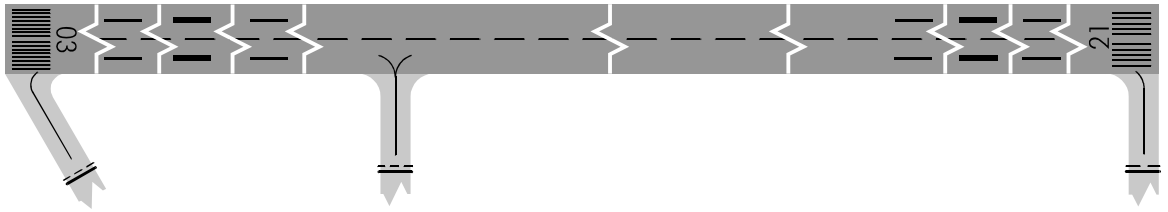

AERODROME
CHART - ICAO

TYUMEN, RUSSIA

ROSHCHINO

MARKING AIDS RWY 03 / 21 AND EXIT TWY

LIGHTING AIDS RWY 03 / 21 AND EXIT TWY

MARKING AIDS RWY 12 / 30 AND EXIT TWY

LIGHTING AIDS RWY 12 / 30 AND EXIT TWY

DIMENSIONS IN METRES

AERODROME LIGHTING	
Runway:	Edge-white, last 600m yellow HIRL
Threshold:	Green

CHANGE: DIST PAPI