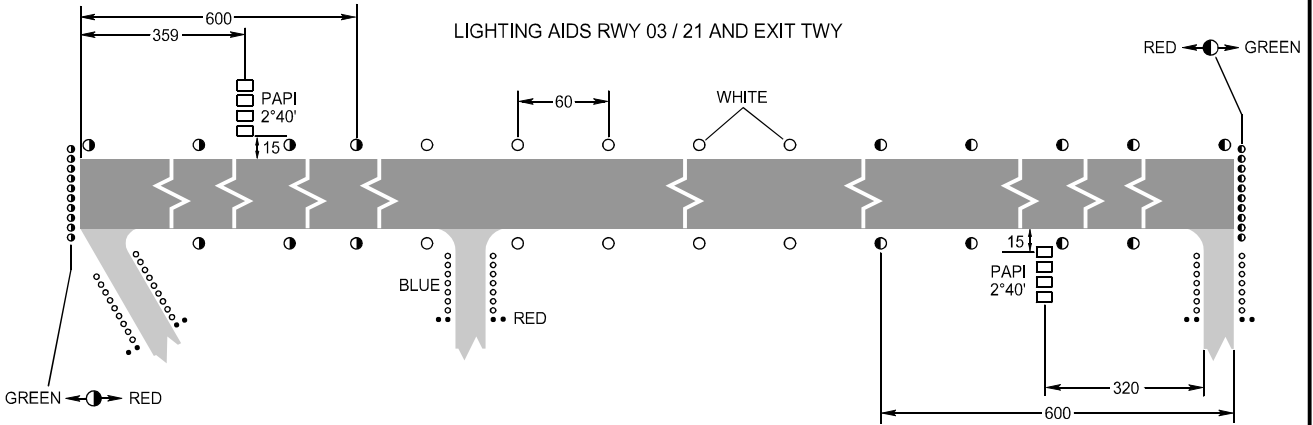

AERODROME
CHART - ICAO

TYUMEN, RUSSIA

ROSHCHINO

MARKING AIDS RWY 03 / 21 AND EXIT TWY

LIGHTING AIDS RWY 03 / 21 AND EXIT TWY

MARKING AIDS RWY 12 / 30 AND EXIT TWY

LIGHTING AIDS RWY 12 / 30 AND EXIT TWY

DIMENSIONS IN METRES

AERODROME LIGHTING	
Runway:	Edge-white, last 600m yellow HIRL
Threshold:	Green

CHANGE: DIST PAPI