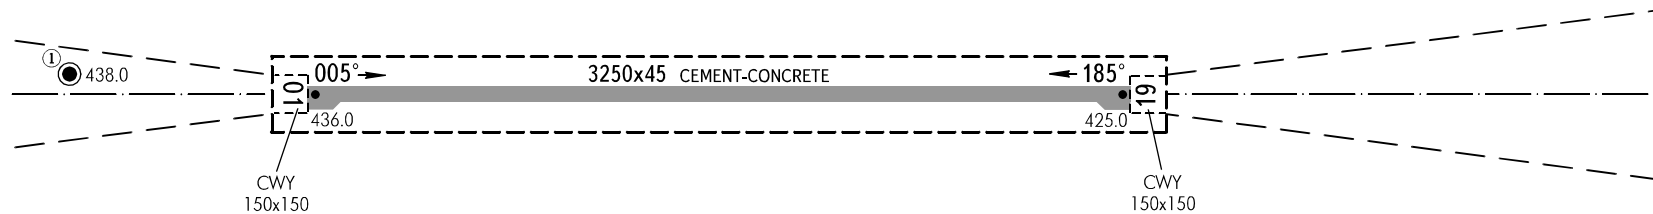

# AERODROME OBSTACLE CHART - ICAO

TYPE **A** (OPERATING LIMITATIONS)

DIMENSIONS AND ELEVATIONS IN METRES

**MAGNITOGORSK, RUSSIA**  
MAGNITOGORSK  
RWY 01/19

MAGNETIC VARIATION **11°E**

DECLARED DISTANCES		
RWY 01		RWY 19
3250	TAKE-OFF RUN AVAILABLE	3250
3400	TAKE-OFF DISTANCE AVAILABLE	3400
3250	ACCELERATE STOP DISTANCE AVAILABLE	3250
3250	LANDING DISTANCE AVAILABLE	3250

HORIZONTAL SCALE 1 : 30 000

### LEGEND

IDENTIFICATION NUMBER	①
ANTENNA	●