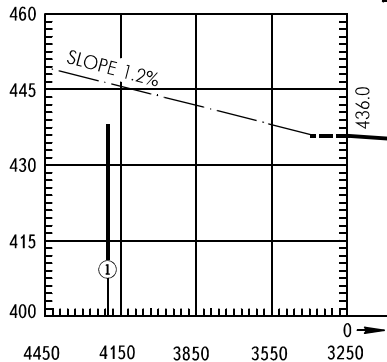

# AERODROME OBSTACLE CHART - ICAO

TYPE **A** (OPERATING LIMITATIONS)

DIMENSIONS AND ELEVATIONS IN METRES

**MAGNITOGORSK, RUSSIA**  
MAGNITOGORSK  
RWY 01/19

MAGNETIC VARIATION **11°E**

DECLARED DISTANCES		
RWY 01		RWY 19
3250	TAKE-OFF RUN AVAILABLE	3250
3400	TAKE-OFF DISTANCE AVAILABLE	3400
3250	ACCELERATE STOP DISTANCE AVAILABLE	3250
3250	LANDING DISTANCE AVAILABLE	3250

HORIZONTAL SCALE 1 : 30 000