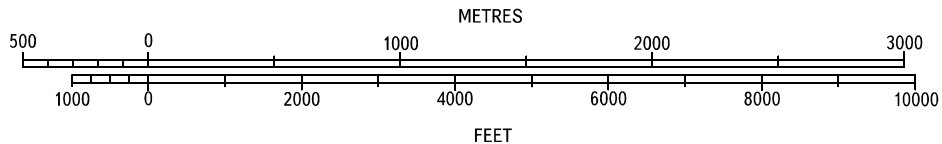

# AERODROME OBSTACLE CHART - ICAO

TYPE **A** (OPERATING LIMITATIONS)

DIMENSIONS AND ELEVATIONS IN METRES

**MAGNITOGORSK, RUSSIA**  
MAGNITOGORSK  
RWY 01/19

MAGNETIC VARIATION **11°E**

DECLARED DISTANCES		
RWY 01		RWY 19
3250	TAKE-OFF RUN AVAILABLE	3250
3400	TAKE-OFF DISTANCE AVAILABLE	3400
3250	ACCELERATE STOP DISTANCE AVAILABLE	3250
3250	LANDING DISTANCE AVAILABLE	3250

HORIZONTAL SCALE 1 : 30 000