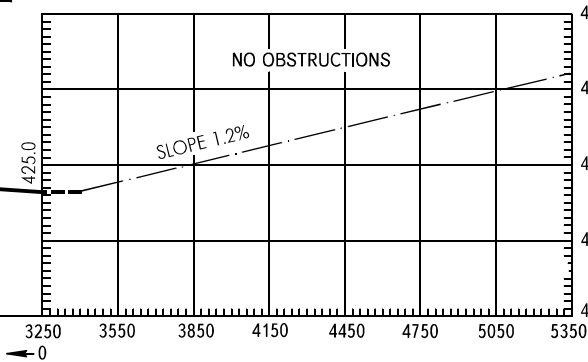

# AERODROME OBSTACLE CHART - ICAO

TYPE **A** (OPERATING LIMITATIONS)

DIMENSIONS AND ELEVATIONS IN METRES

**MAGNITOGORSK, RUSSIA**  
MAGNITOGORSK  
RWY 01/19

MAGNETIC VARIATION **11°E**

DECLARED DISTANCES		
RWY 01		RWY 19
3250	TAKE-OFF RUN AVAILABLE	3250
3400	TAKE-OFF DISTANCE AVAILABLE	3400
3250	ACCELERATE STOP DISTANCE AVAILABLE	3250
3250	LANDING DISTANCE AVAILABLE	3250

HORIZONTAL SCALE 1 : 30 000