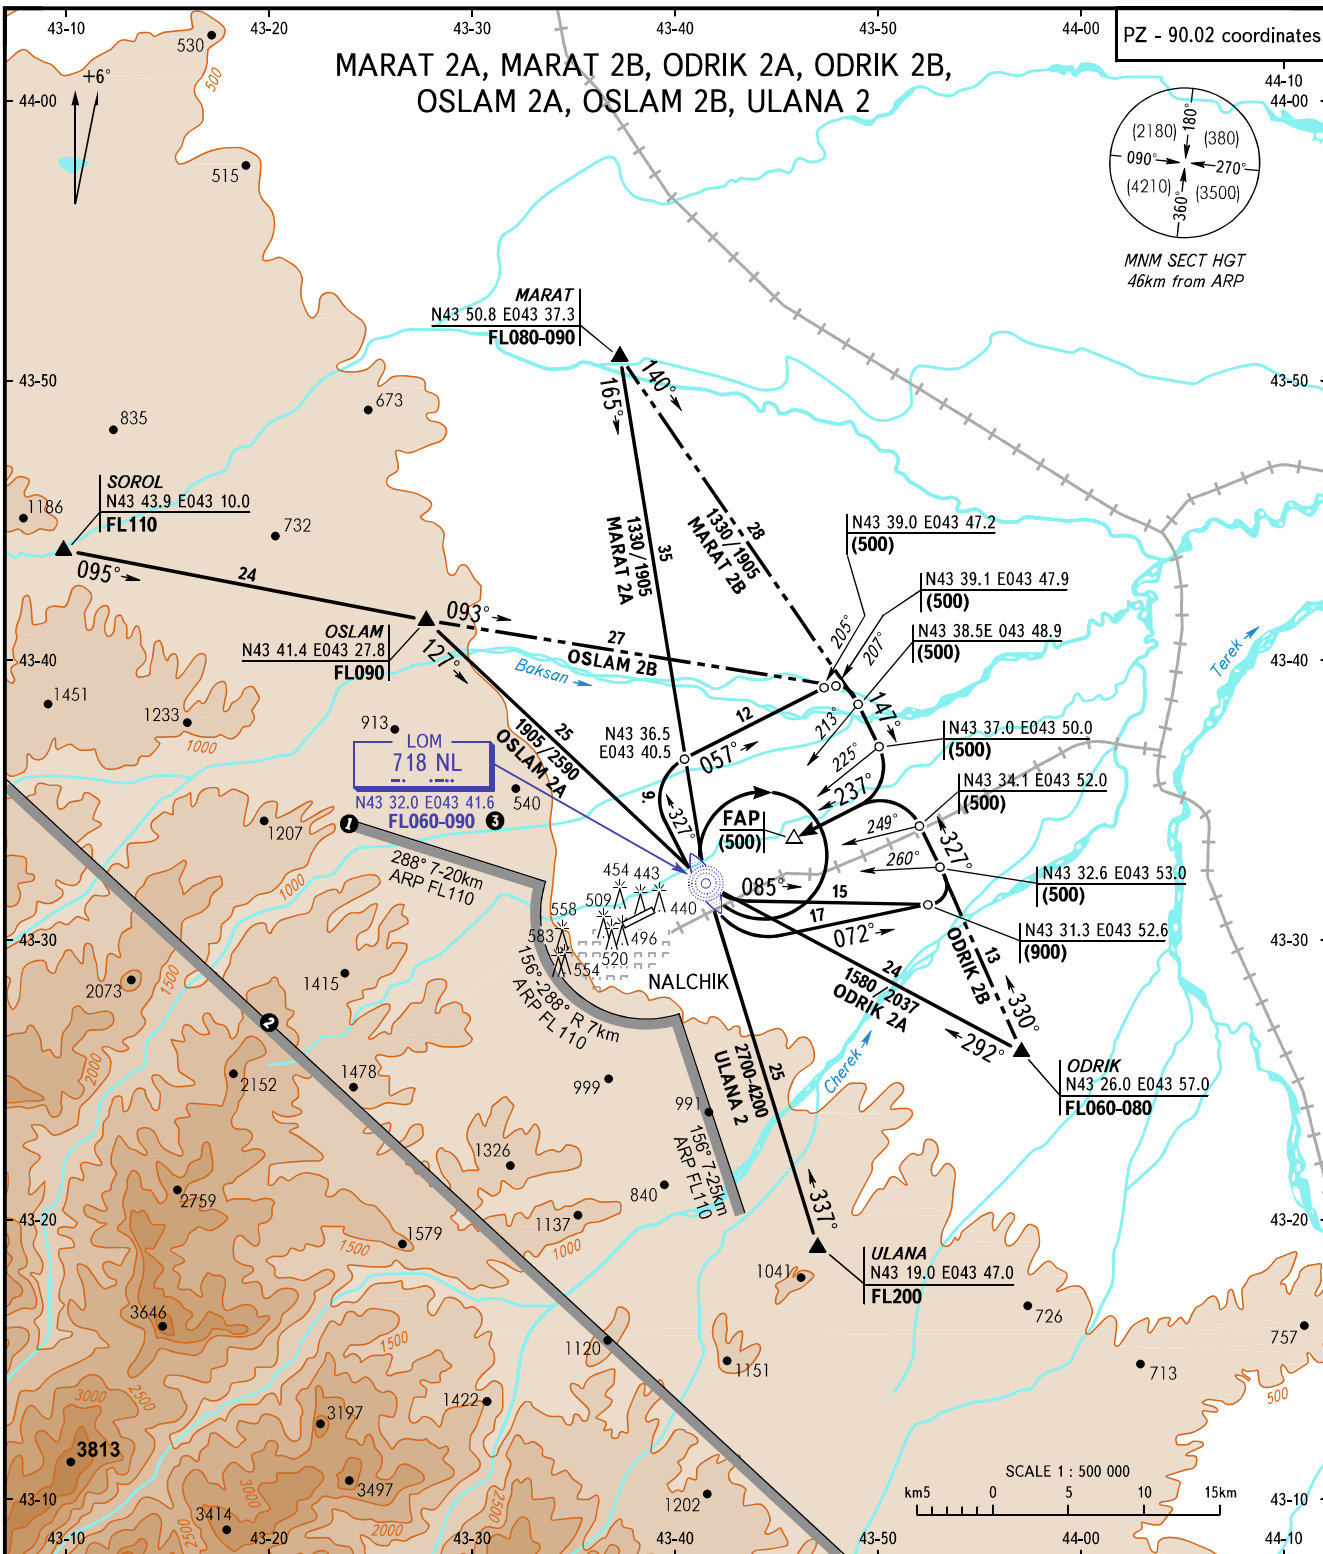

STANDARD ARRIVAL CHART  
INSTRUMENT (STAR) - ICAO

TRANSITION  
LEVEL : **FL060**

**NALCHIK, RUSSIA**  
NALCHIK  
RWY 24

CHANGE: TL, FL, WARNING